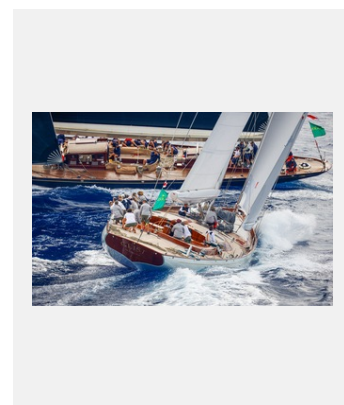

Réf.: 46_maxi9cb_00264

SUNSET OVER THE MAXI YACHT FLEET AT THE YACHT CLUB COSTA SMERALDA

Crédits photo: © Rolex/Carlo Borlenghi

Réf.: maxi21cb_06020288

THE ISLETS AND ROCKS OF THE COSTA SMERALDA CREATE CHALLENGING AND SPECTACULAR RACECOURSES

Crédits photo: © Rolex/Carlo Borlenghi

Réf.: maxi21cb_08020142

MAXIS GLIDING THROUGH THE SCENIC BEAUTY OF THE MADDELENA ARCHIPELAGO

Crédits photo: © Rolex/Carlo Borlenghi

Réf.: maxi21cb_09020222

THE MAXI FLEET INCLUDES CLASSIC DESIGNS AS WELL AS MODERN

Crédits photo: © Rolex/Carlo Borlenghi

Planche-contact

MAXI YACHT ROLEX CUP : UNE RÉGATE ANCRÉE DANS LA PERFECTION

Réf.: maxi21cb_09051664

THE THOROUGHbred CARBON
RACERS IN THE MINI MAXI FLEET
PROVIDE AN INTENSE RACING
SPECTACLE