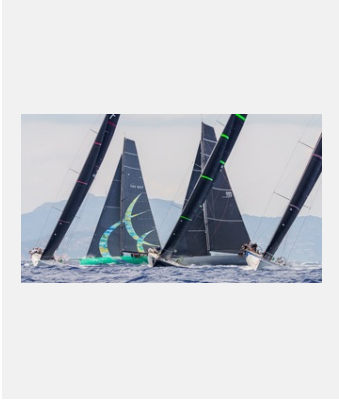

Réf.: 46_maxi9cb_00264

SUNSET OVER THE MAXI YACHT FLEET AT THE YACHT CLUB COSTA SMERALDA

Crédits photo: © Rolex/Carlo Borlenghi

Réf.: maxi21cb_06020288

THE ISLETS AND ROCKS OF THE COSTA SMERALDA CREATE CHALLENGING AND SPECTACULAR RACECOURSES

Crédits photo: © Rolex/Carlo Borlenghi

Réf.: maxi21cb_08020142

MAXIS GLIDING THROUGH THE SCENIC BEAUTY OF THE MADDELENA ARCHIPELAGO

Crédits photo: © Rolex/Carlo Borlenghi

Réf.: maxi21cb_09020222

THE MAXI FLEET INCLUDES CLASSIC DESIGNS AS WELL AS MODERN

Crédits photo: © Rolex/Carlo Borlenghi

Planche-contact

MAXI YACHT ROLEX CUP : UNE RÉGATE ANCRÉE DANS LA PERFECTION

Réf.: maxi21cb_09051664

THE THOROUGHbred CARBON
RACERS IN THE MINI MAXI FLEET
PROVIDE AN INTENSE RACING
SPECTACLE