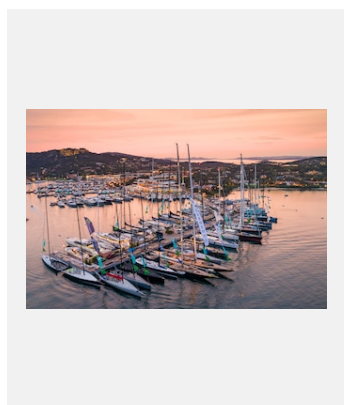

Réf.: 46_maxi9cb_00264

SUNSET OVER THE MAXI YACHT FLEET AT THE YACHT CLUB COSTA SMERALDA

Crédits photo: © Rolex/Carlo Borlenghi

Réf.: maxi21cb_06020288

THE ISLETS AND ROCKS OF THE COSTA SMERALDA CREATE CHALLENGING AND SPECTACULAR RACECOURSES

Crédits photo: © Rolex/Carlo Borlenghi

Réf.: maxi21cb_08020142

MAXIS GLIDING THROUGH THE SCENIC BEAUTY OF THE MADDELENA ARCHIPELAGO

Crédits photo: © Rolex/Carlo Borlenghi

Réf.: maxi21cb_09020222

THE MAXI FLEET INCLUDES CLASSIC DESIGNS AS WELL AS MODERN