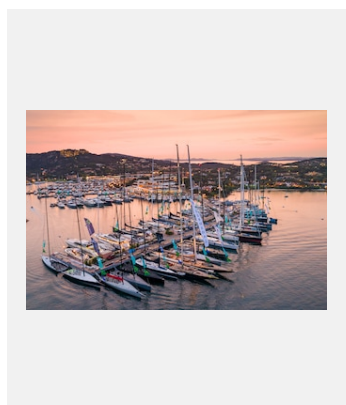

版权页

劳力士超级帆船杯：植根于完美

档案

编码: rolex-media-brochure_empty

劳力士超级帆船杯：植根于完美

鸣谢: © Rolex

图片

编码: 46_maxi9cb_00264

SUNSET OVER THE MAXI YACHT FLEET AT THE YACHT CLUB COSTA SMERALDA

鸣谢: © Rolex/Carlo Borlenghi

编码: maxi21cb_06020288

THE ISLETS AND ROCKS OF THE COSTA SMERALDA CREATE CHALLENGING AND SPECTACULAR RACECOURSES