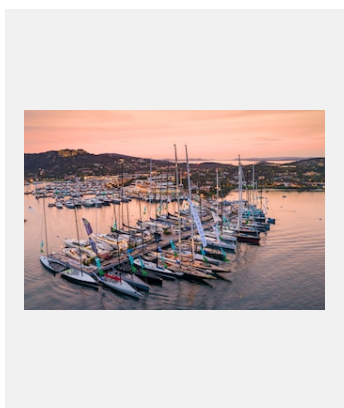

版权页

劳力士超级帆船杯：植根于完美

档案

编码: rolex-media-brochure_empty

劳力士超级帆船杯：植根于完美

鸣谢: © Rolex

图片

编码: 46_maxi9cb_00264

SUNSET OVER THE MAXI YACHT FLEET AT THE YACHT CLUB COSTA SMERALDA

鸣谢: © Rolex/Carlo Borlenghi

编码: maxi21cb_06020288

THE ISLETS AND ROCKS OF THE COSTA SMERALDA CREATE CHALLENGING AND SPECTACULAR RACECOURSES