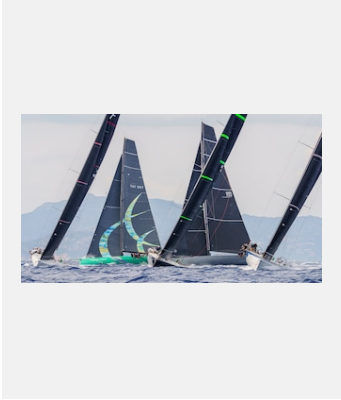

SUNSET OVER THE MAXI YACHT FLEET AT THE YACHT CLUB COSTA SMERALDA

鸣谢: © Rolex/Carlo Borlenghi

编码: maxi21cb_06020288

THE ISLETS AND ROCKS OF THE COSTA SMERALDA CREATE CHALLENGING AND SPECTACULAR RACECOURSES

鸣谢: © Rolex/Carlo Borlenghi

编码: maxi21cb_08020142

MAXIS GLIDING THROUGH THE SCENIC BEAUTY OF THE MADDELENA ARCHIPELAGO

鸣谢: © Rolex/Carlo Borlenghi

编码: maxi21cb_09020222

THE MAXI FLEET INCLUDES CLASSIC DESIGNS AS WELL AS MODERN

鸣谢: © Rolex/Carlo Borlenghi

版权页

劳力士超级帆船杯：植根于完美

编码: maxi21cb_09051664

THE THOROUGHbred CARBON
RACERS IN THE MINI MAXI FLEET
PROVIDE AN INTENSE RACING
SPECTACLE

鸣谢: © Rolex/Luca Butto'