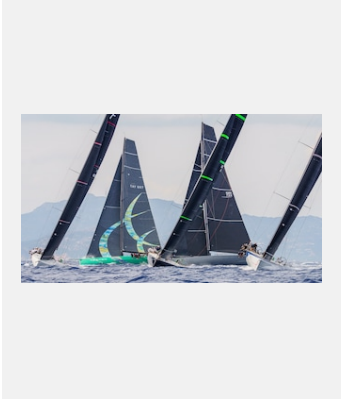

SUNSET OVER THE MAXI YACHT FLEET AT THE YACHT CLUB COSTA SMERALDA

鸣谢: © Rolex/Carlo Borlenghi

编码: maxi21cb_06020288

THE ISLETS AND ROCKS OF THE COSTA SMERALDA CREATE CHALLENGING AND SPECTACULAR RACECOURSES

鸣谢: © Rolex/Carlo Borlenghi

编码: maxi21cb_08020142

MAXIS GLIDING THROUGH THE SCENIC BEAUTY OF THE MADDELENA ARCHIPELAGO

鸣谢: © Rolex/Carlo Borlenghi

编码: maxi21cb_09020222

THE MAXI FLEET INCLUDES CLASSIC DESIGNS AS WELL AS MODERN

鸣谢: © Rolex/Carlo Borlenghi

版权页

劳力士超级帆船杯：植根于完美

编码: maxi21cb_09051664

THE THOROUGHbred CARBON
RACERS IN THE MINI MAXI FLEET
PROVIDE AN INTENSE RACING
SPECTACLE

鸣谢: © Rolex/Luca Butto'