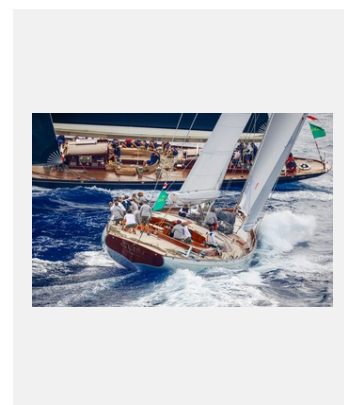

SUNSET OVER THE MAXI YACHT FLEET AT THE YACHT CLUB COSTA SMERALDA

鸣谢: © Rolex/Carlo Borlenghi

编码: maxi21cb_06020288

THE ISLETS AND ROCKS OF THE COSTA SMERALDA CREATE CHALLENGING AND SPECTACULAR RACECOURSES

鸣谢: © Rolex/Carlo Borlenghi

编码: maxi21cb_08020142

MAXIS GLIDING THROUGH THE SCENIC BEAUTY OF THE MADDELENA ARCHIPELAGO

鸣谢: © Rolex/Carlo Borlenghi

编码: maxi21cb_09020222

THE MAXI FLEET INCLUDES CLASSIC DESIGNS AS WELL AS MODERN