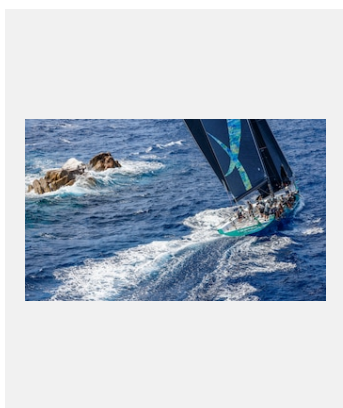

版权页

劳力士超级帆船杯：植根于完美

档案

编码: rolex-media-brochure_empty

劳力士超级帆船杯：植根于完美

鸣谢: © Rolex

图片

编码: 46_maxi9cb_00264

SUNSET OVER THE MAXI YACHT FLEET AT THE YACHT CLUB COSTA SMERALDA

鸣谢: © Rolex/Carlo Borlenghi

编码: maxi21cb_06020288

THE ISLETS AND ROCKS OF THE COSTA SMERALDA CREATE CHALLENGING AND SPECTACULAR RACECOURSES