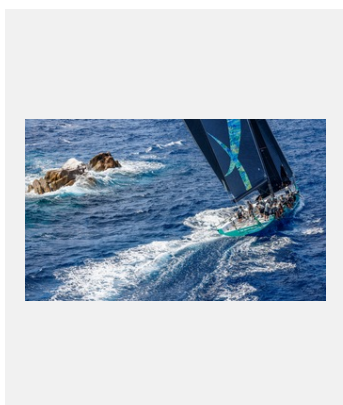

版权页

劳力士超级帆船杯：植根于完美

档案

编码: rolex-media-brochure_empty

劳力士超级帆船杯：植根于完美

鸣谢: © Rolex

图片

编码: 46_maxi9cb_00264

SUNSET OVER THE MAXI YACHT FLEET AT THE YACHT CLUB COSTA SMERALDA

鸣谢: © Rolex/Carlo Borlenghi

编码: maxi21cb_06020288

THE ISLETS AND ROCKS OF THE COSTA SMERALDA CREATE CHALLENGING AND SPECTACULAR RACECOURSES