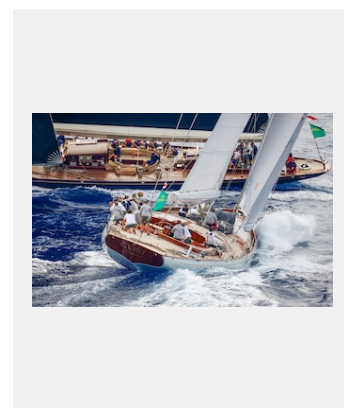

SUNSET OVER THE MAXI YACHT FLEET AT THE YACHT CLUB COSTA SMERALDA

鸣谢: © Rolex/Carlo Borlenghi

编码: maxi21cb_06020288

THE ISLETS AND ROCKS OF THE COSTA SMERALDA CREATE CHALLENGING AND SPECTACULAR RACECOURSES

鸣谢: © Rolex/Carlo Borlenghi

编码: maxi21cb_08020142

MAXIS GLIDING THROUGH THE SCENIC BEAUTY OF THE MADDELENA ARCHIPELAGO

鸣谢: © Rolex/Carlo Borlenghi

编码: maxi21cb_09020222

THE MAXI FLEET INCLUDES CLASSIC DESIGNS AS WELL AS MODERN