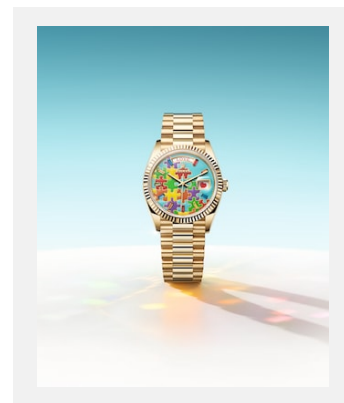

Contact sheet

OYSTER PERPETUAL DAY-DATE 36

GALLERY

Ref: m128238-0106_2301jva_002_cmjn

Oyster Perpetual Day-Date, 36mm,
yellow gold

Credits: ©Rolex/JVA Studios

Ref: m128239-0056_2301jva_001_cmjn

Oyster Perpetual Day-Date, 36mm,
white gold

Credits: ©Rolex/JVA Studios

Ref: m128235-0063_2301jva_002_cmjn

Oyster Perpetual Day-Date, 36mm,
Everose gold

Credits: ©Rolex/JVA Studios

Ref: m128235-0063_2301uf_001

Oyster Perpetual Day-Date, 36mm,
Everose gold

Credits: ©Rolex/Ulysse Fréchélin

VISUALS

Ref: m128235-0063_2301jva_001_cmjn

Oyster Perpetual Day-Date 36

Credits: © Rolex/JVA Studios

Ref: m128235-0063_2301jva_002_cmjn

Oyster Perpetual Day-Date 36

Credits: © Rolex/JVA Studios

Ref: m128235-0063_2301uf_001

Oyster Perpetual Day-Date 36

Credits: © Rolex/Ulysse Fréchélin

Ref: m128238-0106_2301jva_001_cmjn

Oyster Perpetual Day-Date 36

Credits: © Rolex/JVA Studios

Contact sheet

OYSTER PERPETUAL DAY-DATE 36