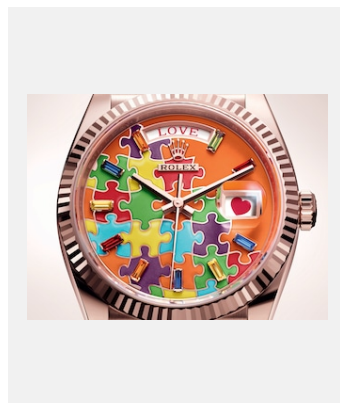

Contact sheet

OYSTER PERPETUAL DAY-DATE 36

GALLERY

Ref: m128238-0106_2301jva_002_cmjn

Oyster Perpetual Day-Date, 36mm,
yellow gold

Credits: ©Rolex/JVA Studios

Ref: m128239-0056_2301jva_001_cmjn

Oyster Perpetual Day-Date, 36mm,
white gold

Credits: ©Rolex/JVA Studios

Ref: m128235-0063_2301jva_002_cmjn

Oyster Perpetual Day-Date, 36mm,
Everose gold

Credits: ©Rolex/JVA Studios

Ref: m128235-0063_2301uf_001

Oyster Perpetual Day-Date, 36mm,
Everose gold

Credits: ©Rolex/Ulysse Fréchélin

VISUALS

Ref: m128235-0063_2301jva_001_cmjn

Oyster Perpetual Day-Date 36

Credits: © Rolex/JVA Studios

Ref: m128235-0063_2301jva_002_cmjn

Oyster Perpetual Day-Date 36

Credits: © Rolex/JVA Studios

Ref: m128235-0063_2301uf_001

Oyster Perpetual Day-Date 36

Credits: © Rolex/Ulysse Fréchélin

Ref: m128238-0106_2301jva_001_cmjn

Oyster Perpetual Day-Date 36

Credits: © Rolex/JVA Studios

Contact sheet

OYSTER PERPETUAL DAY-DATE 36