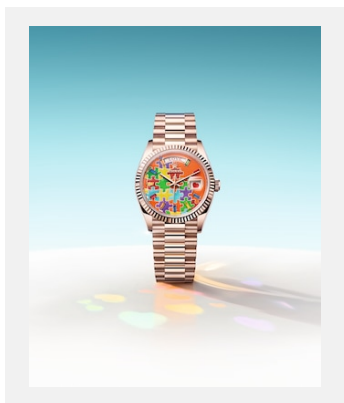

Contact sheet

OYSTER PERPETUAL DAY-DATE 36

GALLERY

Ref: m128238-0106_2301jva_002_cmjn

Oyster Perpetual Day-Date, 36mm,
yellow gold

Credits: ©Rolex/JVA Studios

Ref: m128239-0056_2301jva_001_cmjn

Oyster Perpetual Day-Date, 36mm,
white gold

Credits: ©Rolex/JVA Studios

Ref: m128235-0063_2301jva_002_cmjn

Oyster Perpetual Day-Date, 36mm,
Everose gold

Credits: ©Rolex/JVA Studios

Ref: m128235-0063_2301uf_001

Oyster Perpetual Day-Date, 36mm,
Everose gold

Credits: ©Rolex/Ulysse Fréchélin

VISUALS

Ref: m128235-0063_2301jva_001_cmjn

Oyster Perpetual Day-Date 36

Credits: © Rolex/JVA Studios

Ref: m128235-0063_2301jva_002_cmjn

Oyster Perpetual Day-Date 36

Credits: © Rolex/JVA Studios