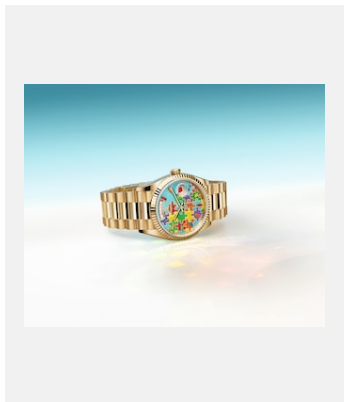

Contact sheet

OYSTER PERPETUAL DAY-DATE 36

GALLERY

Ref: m128238-0106_2301jva_002_cmjn

Oyster Perpetual Day-Date, 36mm,
yellow gold

Credits: ©Rolex/JVA Studios

Ref: m128239-0056_2301jva_001_cmjn

Oyster Perpetual Day-Date, 36mm,
white gold

Credits: ©Rolex/JVA Studios

Ref: m128235-0063_2301jva_002_cmjn

Oyster Perpetual Day-Date, 36mm,
Everose gold

Credits: ©Rolex/JVA Studios

Ref: m128235-0063_2301uf_001

Oyster Perpetual Day-Date, 36mm,
Everose gold

Credits: ©Rolex/Ulysse Fréchélin

VISUALS

Ref: m128235-0063_2301jva_001_cmjn

Oyster Perpetual Day-Date 36

Credits: © Rolex/JVA Studios

Ref: m128235-0063_2301jva_002_cmjn

Oyster Perpetual Day-Date 36

Credits: © Rolex/JVA Studios

Credits: © Rolex

Ref: m128239-0056

Day-Date 36

Credits: © Rolex