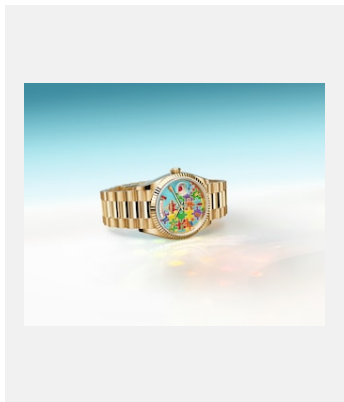

Contact sheet

OYSTER PERPETUAL DAY-DATE 36

GALLERY

Ref: m128238-0106_2301jva_002_cmjn

Oyster Perpetual Day-Date, 36mm,
yellow gold

Credits: ©Rolex/JVA Studios

Ref: m128239-0056_2301jva_001_cmjn

Oyster Perpetual Day-Date, 36mm,
white gold

Credits: ©Rolex/JVA Studios

Ref: m128235-0063_2301jva_002_cmjn

Oyster Perpetual Day-Date, 36mm,
Everose gold

Credits: ©Rolex/JVA Studios

Ref: m128235-0063_2301uf_001

Oyster Perpetual Day-Date, 36mm,
Everose gold

Ref: m128235-0063_2301uf_001

Oyster Perpetual Day-Date 36

Credits: © Rolex/Ulysse Fréchélin

Ref: m128238-0106_2301jva_001_cmjn

Oyster Perpetual Day-Date 36

Credits: © Rolex/JVA Studios

Contact sheet

OYSTER PERPETUAL DAY-DATE 36

Ref: m128238-0106_2301jva_002_cmjn

Oyster Perpetual Day-Date 36

Credits: © Rolex/JVA Studios

Ref: m128239-0056_2301jva_001_cmjn

Oyster Perpetual Day-Date 36

Credits: © Rolex/JVA Studios

Ref: m128239-0056_2301uf_001