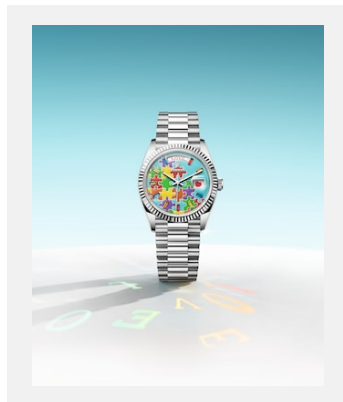

Contact sheet

OYSTER PERPETUAL DAY-DATE 36

GALLERY

Ref: m128238-0106_2301jva_002_cmjn

Oyster Perpetual Day-Date, 36mm,
yellow gold

Credits: ©Rolex/JVA Studios

Ref: m128239-0056_2301jva_001_cmjn

Oyster Perpetual Day-Date, 36mm,
white gold

Credits: ©Rolex/JVA Studios

Ref: m128235-0063_2301jva_002_cmjn

Oyster Perpetual Day-Date, 36mm,
Everose gold

Credits: ©Rolex/JVA Studios

Ref: m128235-0063_2301uf_001

Oyster Perpetual Day-Date, 36mm,
Everose gold

Credits: © Rolex

Ref: m128239-0056

Day-Date 36

Credits: © Rolex