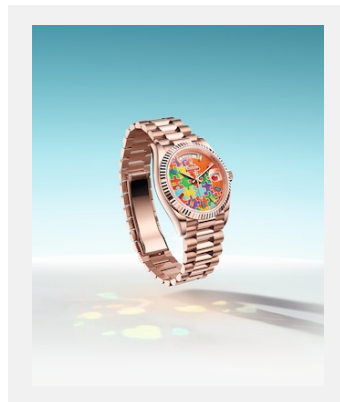

Contact sheet

OYSTER PERPETUAL DAY-DATE 36

GALLERY

Ref: m128238-0106_2301jva_002_cmjn

Oyster Perpetual Day-Date, 36mm,
yellow gold

Credits: ©Rolex/JVA Studios

Ref: m128239-0056_2301jva_001_cmjn

Oyster Perpetual Day-Date, 36mm,
white gold

Credits: ©Rolex/JVA Studios

Ref: m128235-0063_2301jva_002_cmjn

Oyster Perpetual Day-Date, 36mm,
Everose gold

Credits: ©Rolex/JVA Studios

Ref: m128235-0063_2301uf_001

Oyster Perpetual Day-Date, 36mm,
Everose gold