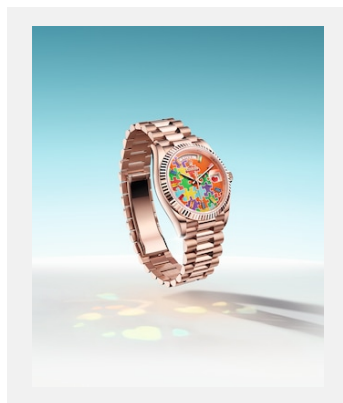

Contact sheet

OYSTER PERPETUAL DAY-DATE 36

GALLERY

Ref: m128238-0106_2301jva_002_cmjn

Oyster Perpetual Day-Date, 36mm,
yellow gold

Credits: ©Rolex/JVA Studios

Ref: m128239-0056_2301jva_001_cmjn

Oyster Perpetual Day-Date, 36mm,
white gold

Credits: ©Rolex/JVA Studios

Ref: m128235-0063_2301jva_002_cmjn

Oyster Perpetual Day-Date, 36mm,
Everose gold

Credits: ©Rolex/JVA Studios

Ref: m128235-0063_2301uf_001

Oyster Perpetual Day-Date, 36mm,
Everose gold

Credits: ©Rolex/Ulysse Fréchélin

VISUALS

Ref: m128235-0063_2301jva_001_cmjn

Oyster Perpetual Day-Date 36

Credits: © Rolex/JVA Studios

Ref: m128235-0063_2301jva_002_cmjn

Oyster Perpetual Day-Date 36

Credits: © Rolex/JVA Studios

Ref: m128235-0063_2301uf_001

Oyster Perpetual Day-Date 36

Credits: © Rolex/Ulysse Fréchélin

Ref: m128238-0106_2301jva_001_cmjn

Oyster Perpetual Day-Date 36

Credits: © Rolex/JVA Studios

Contact sheet

OYSTER PERPETUAL DAY-DATE 36