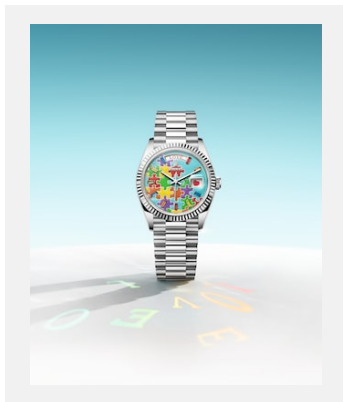

Contact sheet

OYSTER PERPETUAL DAY-DATE 36

GALLERY

Ref: m128238-0106_2301jva_002_cmjn

Oyster Perpetual Day-Date, 36mm,
yellow gold

Credits: ©Rolex/JVA Studios

Ref: m128239-0056_2301jva_001_cmjn

Oyster Perpetual Day-Date, 36mm,
white gold

Credits: ©Rolex/JVA Studios

Ref: m128235-0063_2301jva_002_cmjn

Oyster Perpetual Day-Date, 36mm,
Everose gold

Credits: ©Rolex/JVA Studios

Ref: m128235-0063_2301uf_001

Oyster Perpetual Day-Date, 36mm,
Everose gold

Ref: m128235-0063_2301uf_001

Oyster Perpetual Day-Date 36

Credits: © Rolex/Ulysse Fréchélin

Ref: m128238-0106_2301jva_001_cmjn

Oyster Perpetual Day-Date 36

Credits: © Rolex/JVA Studios

Contact sheet

OYSTER PERPETUAL DAY-DATE 36

Ref: m128238-0106_2301jva_002_cmjn

Oyster Perpetual Day-Date 36

Credits: © Rolex/JVA Studios

Ref: m128239-0056_2301jva_001_cmjn

Oyster Perpetual Day-Date 36

Credits: © Rolex/JVA Studios

Ref: m128239-0056_2301uf_001