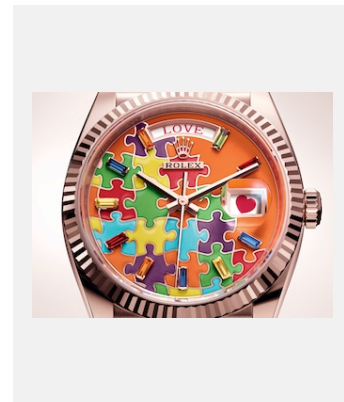

Contact sheet

OYSTER PERPETUAL DAY-DATE 36

GALLERY

Ref: m128238-0106_2301jva_002_cmjn

Oyster Perpetual Day-Date, 36mm,
yellow gold

Credits: ©Rolex/JVA Studios

Ref: m128239-0056_2301jva_001_cmjn

Oyster Perpetual Day-Date, 36mm,
white gold

Credits: ©Rolex/JVA Studios

Ref: m128235-0063_2301jva_002_cmjn

Oyster Perpetual Day-Date, 36mm,
Everose gold

Credits: ©Rolex/JVA Studios

Ref: m128235-0063_2301uf_001

Oyster Perpetual Day-Date, 36mm,
Everose gold