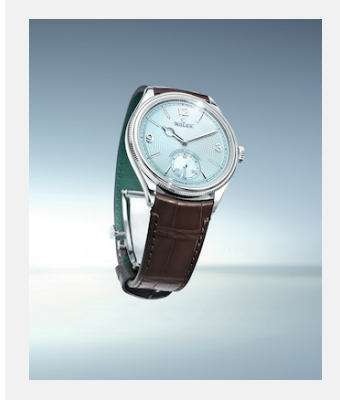

Contact sheet

PERPETUAL 1908

VISUALS

Ref: m52506-0002_2401jva_001_cmjn

Perpetual 1908

Credits: ©Rolex/JVA Studios

Ref: m52506-0002_2401jva_003_cmjn

Perpetual 1908

Credits: ©Rolex/JVA Studios

Ref: m52506-0002_2401uf_004

Perpetual 1908

Credits: ©Rolex/Ulysse Fréchetin

Ref: m52506-0002_2401uf_003

Perpetual 1908

Credits: ©Rolex/Ulysse Fréchetin

Ref: m52506-0002_2401uf_002

Ref: movt7140_2301uf_001

Calibre 7140

Credits: ©Rolex/Ulysse Fréchetin