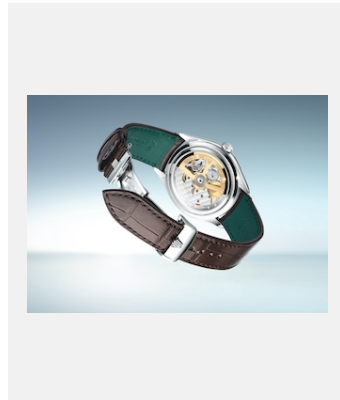

Ref: m52506-0002_2401jva_002_cmjn

Perpetual 1908

Credits: ©Rolex/JVA Studios