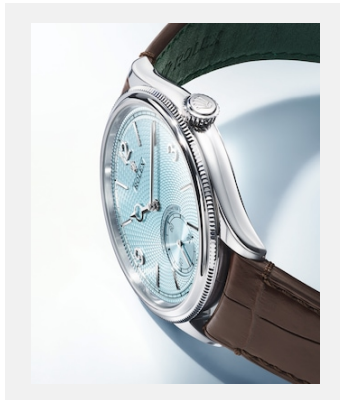

Ref: m52506-0002_2401uf_001

Perpetual 1908

Credits: ©Rolex/Ulysse Fréchetin