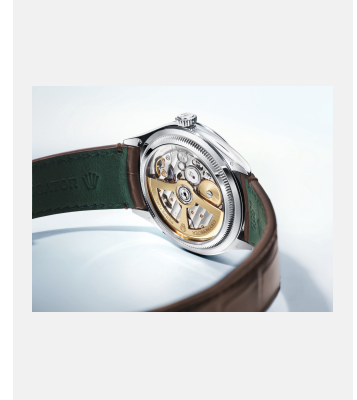

Contact sheet

PERPETUAL 1908

VISUALS

Ref: m52506-0002_2401jva_001_cmjn

Perpetual 1908

Credits: ©Rolex/JVA Studios

Ref: m52506-0002_2401jva_003_cmjn

Perpetual 1908

Credits: ©Rolex/JVA Studios

Ref: m52506-0002_2401uf_004

Perpetual 1908

Credits: ©Rolex/Ulysse Fréchetin

Ref: m52506-0002_2401uf_003

Perpetual 1908

Credits: ©Rolex/Ulysse Fréchetin

Ref: m52506-0002_2401uf_002

Ref: movt7140_2301uf_001

Calibre 7140

Credits: ©Rolex/Ulysse Fréchetin