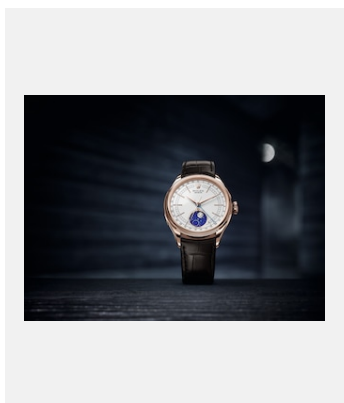

Contact sheet

CELLINI COLLECTION

DOCUMENT

Ref: rolex-media-brochure_empty

Cellini Moonphase - information sheet

Credits: © Rolex

VISUALS

Ref: 01_m50535-0002_1701jdm_001

Cellini Moonphase

Credits: © Rolex/Jean-Daniel Meyer

Ref: 02_m50535-0002_1701ac_007

Cellini Moonphase

Credits: © Rolex/Alain Costa

Ref: 03_m50535-0002_1701ac_008

Cellini Moonphase

Credits: © Rolex/Alain Costa

Contact sheet

CELLINI COLLECTION

VISUALS

Ref: m50535-0002_PK13_001

Cellini Moonphase

Credits: © Rolex