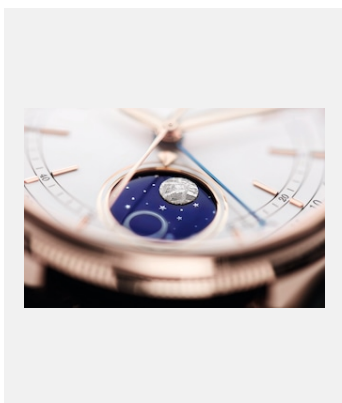

Contact sheet

CELLINI COLLECTION

DOCUMENT

Ref: rolex-media-brochure_empty

Cellini Moonphase - information sheet

Credits: © Rolex

VISUALS

Ref: 01_m50535-0002_1701jdm_001

Cellini Moonphase

Credits: © Rolex/Jean-Daniel Meyer

Ref: 02_m50535-0002_1701ac_007

Cellini Moonphase

Credits: © Rolex/Alain Costa

Ref: 03_m50535-0002_1701ac_008

Cellini Moonphase

Credits: © Rolex/Alain Costa

Contact sheet

CELLINI COLLECTION

VISUALS

Ref: m50535-0002_PK13_001

Cellini Moonphase

Credits: © Rolex