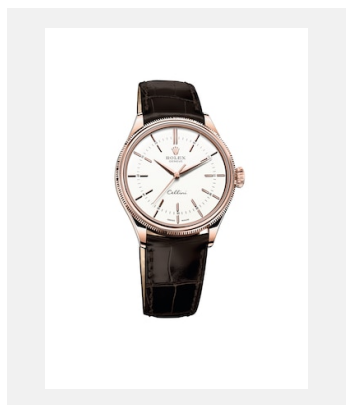

Certificação Cronômetro Superlativo

Créditos: © Rolex

Galeria de fotos

COLEÇÃO CELLINI

CELLINI MOONPHASE

Ref: m50535-0002_PK13_001

Cellini Moonphase

Créditos: © Rolex

CELLINI DATE

Ref: m50515-0008_PK13_001

Cellini Date

Créditos: © Rolex

Ref: m50519-0011_PK13_001

Cellini Date

Créditos: © Rolex

Galeria de fotos

COLEÇÃO CELLINI

CELLINI TIME

Ref: m50505-0020_PK13_001

Cellini Time

Créditos: © Rolex

Ref: m50509-0016_PK13_001

Cellini Time

Créditos: © Rolex