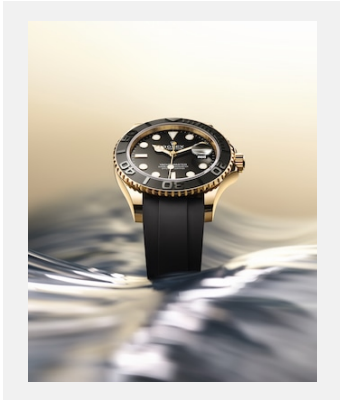

Contact sheet

OYSTER PERPETUAL YACHT-MASTER 42

GALLERY

Ref: m226658-0001_2201jva_001-v2

Oyster Perpetual Yacht-Master, 42 mm, yellow gold

Credits: ©Rolex/JVA Studios

Ref: m226658-0001_2201jva_002-v2

Oyster Perpetual Yacht-Master, 42 mm, yellow gold

Credits: ©Rolex/JVA Studios

Ref: m226658-0001_2201ac_002-v2

Oyster Perpetual Yacht-Master, 42 mm, yellow gold

Credits: ©Rolex/Alain Costa

Ref: m226658-0001_2201ac_001-v2

Oyster Perpetual Yacht-Master, 42 mm, yellow gold

Credits: ©Rolex/Alain Costa

Ref: m226658-0001_2201ac_003-v2

Oyster Perpetual Yacht-Master, 42 mm, yellow gold

Credits: ©Rolex/Alain Costa

Ref: m226658-0001_2201ac_004_b-v2

Oyster Perpetual Yacht-Master, 42 mm, yellow gold

Credits: ©Rolex/Alain Costa

Ref: m226658-0001_2201ac_006-v2

Oyster Perpetual Yacht-Master, 42 mm, yellow gold

Credits: ©Rolex/Alain Costa

Ref: m226658-0001_2201ac_005-v2

Oyster Perpetual Yacht-Master, 42 mm, yellow gold