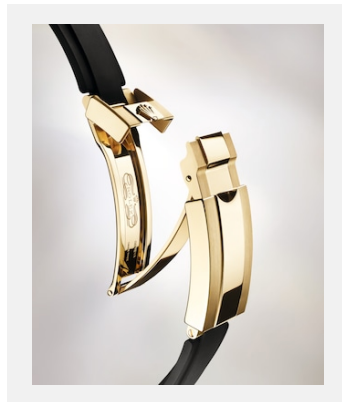

Contact sheet

OYSTER PERPETUAL YACHT-MASTER 42

GALLERY

Ref: m226658-0001_2201jva_001-v2

Oyster Perpetual Yacht-Master, 42 mm, yellow gold

Credits: ©Rolex/JVA Studios

Ref: m226658-0001_2201jva_002-v2

Oyster Perpetual Yacht-Master, 42 mm, yellow gold

Credits: ©Rolex/JVA Studios

Ref: m226658-0001_2201ac_002-v2

Oyster Perpetual Yacht-Master, 42 mm, yellow gold

Credits: ©Rolex/Alain Costa

Ref: m226658-0001_2201ac_001-v2

Oyster Perpetual Yacht-Master, 42 mm, yellow gold

Credits: ©Rolex/Alain Costa

Ref: m226658-0001_2201ac_003-v2

Oyster Perpetual Yacht-Master, 42 mm, yellow gold

Credits: ©Rolex/Alain Costa

Ref: m226658-0001_2201ac_004_b-v2

Oyster Perpetual Yacht-Master, 42 mm, yellow gold

Credits: ©Rolex/Alain Costa

Ref: m226658-0001_2201ac_006-v2

Oyster Perpetual Yacht-Master, 42 mm, yellow gold

Credits: ©Rolex/Alain Costa

Ref: m226658-0001_2201ac_005-v2

Oyster Perpetual Yacht-Master, 42 mm, yellow gold