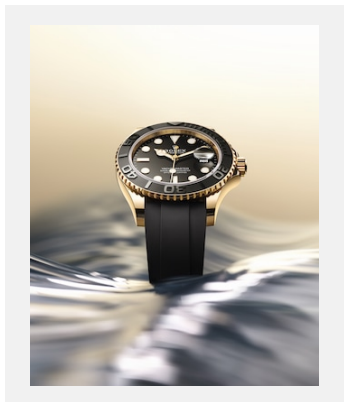

# OYSTER PERPETUAL YACHT-MASTER 42

## GALLERY

Ref: m226658-0001\_2201jva\_001-v2

Oyster Perpetual Yacht-Master, 42 mm, yellow gold

Credits: ©Rolex/JVA Studios

Ref: m226658-0001\_2201jva\_002-v2

Oyster Perpetual Yacht-Master, 42 mm, yellow gold

Credits: ©Rolex/JVA Studios

Ref: m226658-0001\_2201ac\_002-v2

Oyster Perpetual Yacht-Master, 42 mm, yellow gold

Credits: ©Rolex/Alain Costa

Ref: m226658-0001\_2201ac\_001-v2

Oyster Perpetual Yacht-Master, 42 mm, yellow gold

Credits: ©Rolex/Alain Costa

Ref: m226658-0001\_2201ac\_003-v2

Oyster Perpetual Yacht-Master, 42 mm, yellow gold

Credits: ©Rolex/Alain Costa

Ref: m226658-0001\_2201ac\_004\_b-v2

Oyster Perpetual Yacht-Master, 42 mm, yellow gold