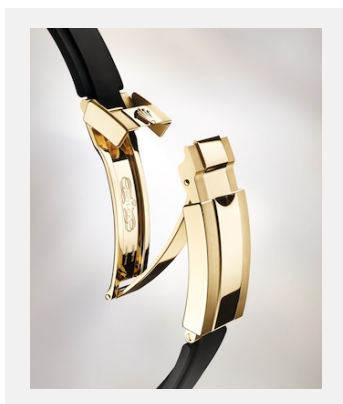

## GALLERY

Ref: m226658-0001\_2201jva\_001-v2

Oyster Perpetual Yacht-Master, 42 mm, yellow gold

Credits: ©Rolex/JVA Studios

Ref: m226658-0001\_2201jva\_002-v2

Oyster Perpetual Yacht-Master, 42 mm, yellow gold

Credits: ©Rolex/JVA Studios

Ref: m226658-0001\_2201ac\_002-v2

Oyster Perpetual Yacht-Master, 42 mm, yellow gold

Credits: ©Rolex/Alain Costa

Ref: m226658-0001\_2201ac\_001-v2

Oyster Perpetual Yacht-Master, 42 mm, yellow gold

Credits: ©Rolex/Alain Costa

Ref: m226658-0001\_2201ac\_003-v2

Oyster Perpetual Yacht-Master, 42 mm, yellow gold

Credits: ©Rolex/Alain Costa

Ref: m226658-0001\_2201ac\_004\_b-v2

Oyster Perpetual Yacht-Master, 42 mm, yellow gold

Credits: ©Rolex/Alain Costa

Ref: m226658-0001\_2201ac\_006-v2

Oyster Perpetual Yacht-Master, 42 mm, yellow gold

Credits: ©Rolex/Alain Costa

Ref: m226658-0001\_2201ac\_005-v2

Oyster Perpetual Yacht-Master, 42 mm, yellow gold