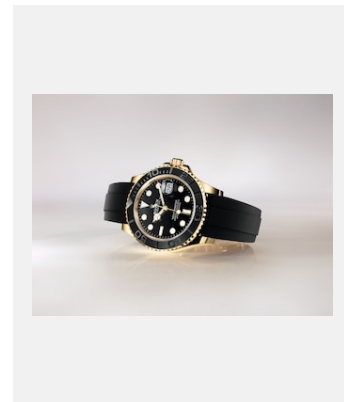

# OYSTER PERPETUAL YACHT-MASTER 42

## GALLERY

Ref: m226658-0001\_2201jva\_001-v2

Oyster Perpetual Yacht-Master, 42 mm, yellow gold

Credits: ©Rolex/JVA Studios

Ref: m226658-0001\_2201jva\_002-v2

Oyster Perpetual Yacht-Master, 42 mm, yellow gold

Credits: ©Rolex/JVA Studios

Ref: m226658-0001\_2201ac\_002-v2

Oyster Perpetual Yacht-Master, 42 mm, yellow gold

Credits: ©Rolex/Alain Costa

Ref: m226658-0001\_2201ac\_001-v2

Oyster Perpetual Yacht-Master, 42 mm, yellow gold

Credits: ©Rolex/Alain Costa

Ref: m226658-0001\_2201ac\_003-v2

Oyster Perpetual Yacht-Master, 42 mm, yellow gold

Credits: ©Rolex/Alain Costa

Ref: m226658-0001\_2201ac\_004\_b-v2

Oyster Perpetual Yacht-Master, 42 mm, yellow gold