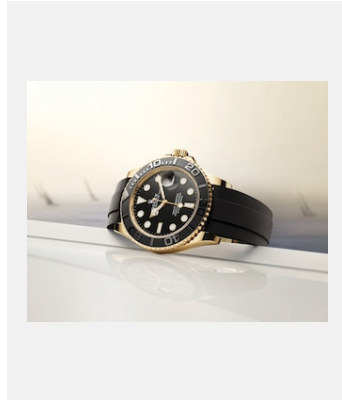

Contact sheet

OYSTER PERPETUAL YACHT-MASTER 42

GALLERY

Ref: m226658-0001_2201jva_001-v2

Oyster Perpetual Yacht-Master, 42 mm, yellow gold

Credits: ©Rolex/JVA Studios

Ref: m226658-0001_2201jva_002-v2

Oyster Perpetual Yacht-Master, 42 mm, yellow gold

Credits: ©Rolex/JVA Studios

Ref: m226658-0001_2201ac_002-v2

Oyster Perpetual Yacht-Master, 42 mm, yellow gold

Credits: ©Rolex/Alain Costa

Ref: m226658-0001_2201ac_001-v2

Oyster Perpetual Yacht-Master, 42 mm, yellow gold

Credits: ©Rolex/Alain Costa

Ref: m226658-0001_2201ac_003-v2

Oyster Perpetual Yacht-Master, 42 mm, yellow gold

Credits: ©Rolex/Alain Costa

Ref: m226658-0001_2201ac_004_b-v2

Oyster Perpetual Yacht-Master, 42 mm, yellow gold

Credits: ©Rolex/Alain Costa

Ref: m226658-0001_2201ac_006-v2

Oyster Perpetual Yacht-Master, 42 mm, yellow gold

Credits: ©Rolex/Alain Costa

Ref: m226658-0001_2201ac_005-v2

Oyster Perpetual Yacht-Master, 42 mm, yellow gold