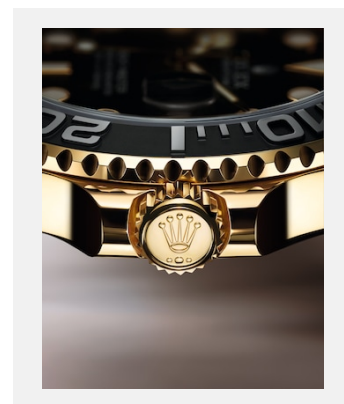

## GALLERY

Ref: m226658-0001\_2201jva\_001-v2

Oyster Perpetual Yacht-Master, 42 mm, yellow gold

Credits: ©Rolex/JVA Studios

Ref: m226658-0001\_2201jva\_002-v2

Oyster Perpetual Yacht-Master, 42 mm, yellow gold

Credits: ©Rolex/JVA Studios

Ref: m226658-0001\_2201ac\_002-v2

Oyster Perpetual Yacht-Master, 42 mm, yellow gold

Credits: ©Rolex/Alain Costa

Ref: m226658-0001\_2201ac\_001-v2

Oyster Perpetual Yacht-Master, 42 mm, yellow gold

Credits: ©Rolex/Alain Costa

Ref: m226658-0001\_2201ac\_003-v2

Oyster Perpetual Yacht-Master, 42 mm, yellow gold

Credits: ©Rolex/Alain Costa

Ref: m226658-0001\_2201ac\_004\_b-v2

Oyster Perpetual Yacht-Master, 42 mm, yellow gold

Credits: ©Rolex/Alain Costa

Ref: m226658-0001\_2201ac\_006-v2

Oyster Perpetual Yacht-Master, 42 mm, yellow gold

Credits: ©Rolex/Alain Costa

Ref: m226658-0001\_2201ac\_005-v2

Oyster Perpetual Yacht-Master, 42 mm, yellow gold