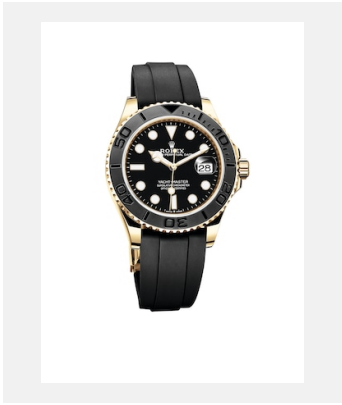

Contact sheet

OYSTER PERPETUAL YACHT-MASTER 42

MODEL

Ref: m226658-0001_PK13_001

Yacht-Master 42

Credits: © Rolex