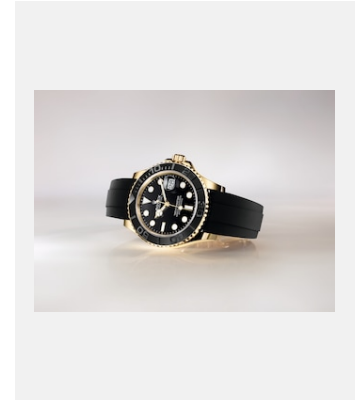

Contact sheet

OYSTER PERPETUAL YACHT-MASTER 42

GALLERY

Ref: m226658-0001_2201jva_001-v2

Oyster Perpetual Yacht-Master, 42 mm, yellow gold

Credits: ©Rolex/JVA Studios

Ref: m226658-0001_2201jva_002-v2

Oyster Perpetual Yacht-Master, 42 mm, yellow gold

Credits: ©Rolex/JVA Studios

Ref: m226658-0001_2201ac_002-v2

Oyster Perpetual Yacht-Master, 42 mm, yellow gold

Credits: ©Rolex/Alain Costa

Ref: m226658-0001_2201ac_001-v2

Oyster Perpetual Yacht-Master, 42 mm, yellow gold

Credits: ©Rolex/Alain Costa

Ref: m226658-0001_2201ac_003-v2

Oyster Perpetual Yacht-Master, 42 mm, yellow gold

Credits: ©Rolex/Alain Costa

Ref: m226658-0001_2201ac_004_b-v2

Oyster Perpetual Yacht-Master, 42 mm, yellow gold

Credits: ©Rolex/Alain Costa

Ref: m226658-0001_2201ac_006-v2

Oyster Perpetual Yacht-Master, 42 mm, yellow gold

Credits: ©Rolex/Alain Costa

Ref: m226658-0001_2201ac_005-v2

Oyster Perpetual Yacht-Master, 42 mm, yellow gold