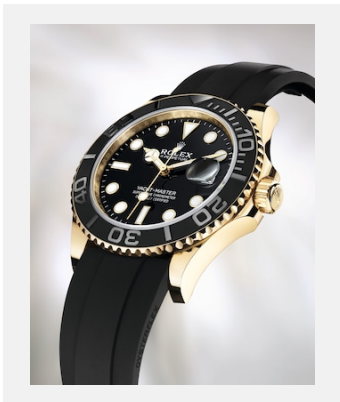

Contact sheet

OYSTER PERPETUAL YACHT-MASTER 42

GALLERY

Ref: m226658-0001_2201jva_001-v2

Oyster Perpetual Yacht-Master, 42 mm, yellow gold

Credits: ©Rolex/JVA Studios

Ref: m226658-0001_2201jva_002-v2

Oyster Perpetual Yacht-Master, 42 mm, yellow gold

Credits: ©Rolex/JVA Studios

Ref: m226658-0001_2201ac_002-v2

Oyster Perpetual Yacht-Master, 42 mm, yellow gold

Credits: ©Rolex/Alain Costa

Ref: m226658-0001_2201ac_001-v2

Oyster Perpetual Yacht-Master, 42 mm, yellow gold

Credits: ©Rolex/Alain Costa

Ref: m226658-0001_2201ac_003-v2

Oyster Perpetual Yacht-Master, 42 mm, yellow gold

Credits: ©Rolex/Alain Costa

Ref: m226658-0001_2201ac_004_b-v2

Oyster Perpetual Yacht-Master, 42 mm, yellow gold

Credits: ©Rolex/Alain Costa

Ref: m226658-0001_2201ac_006-v2

Oyster Perpetual Yacht-Master, 42 mm, yellow gold

Credits: ©Rolex/Alain Costa

Ref: m226658-0001_2201ac_005-v2

Oyster Perpetual Yacht-Master, 42 mm, yellow gold