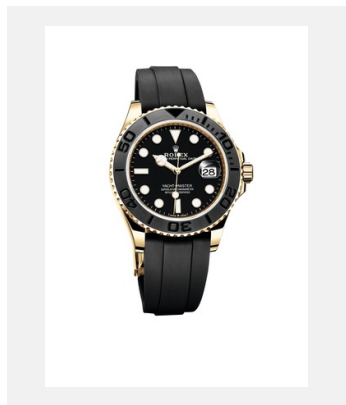

Contact sheet

OYSTER PERPETUAL YACHT-MASTER 42

MODEL

Ref: m226658-0001_PK13_001

Yacht-Master 42

Credits: © Rolex