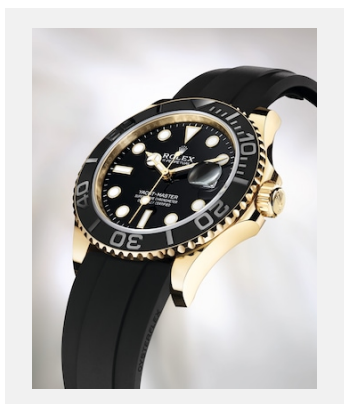

# OYSTER PERPETUAL YACHT-MASTER 42

## GALLERY

Ref: m226658-0001\_2201jva\_001-v2

Oyster Perpetual Yacht-Master, 42 mm, yellow gold

Credits: ©Rolex/JVA Studios

Ref: m226658-0001\_2201jva\_002-v2

Oyster Perpetual Yacht-Master, 42 mm, yellow gold

Credits: ©Rolex/JVA Studios

Ref: m226658-0001\_2201ac\_002-v2

Oyster Perpetual Yacht-Master, 42 mm, yellow gold

Credits: ©Rolex/Alain Costa

Ref: m226658-0001\_2201ac\_001-v2

Oyster Perpetual Yacht-Master, 42 mm, yellow gold

Credits: ©Rolex/Alain Costa

Ref: m226658-0001\_2201ac\_003-v2

Oyster Perpetual Yacht-Master, 42 mm, yellow gold

Credits: ©Rolex/Alain Costa

Ref: m226658-0001\_2201ac\_004\_b-v2

Oyster Perpetual Yacht-Master, 42 mm, yellow gold