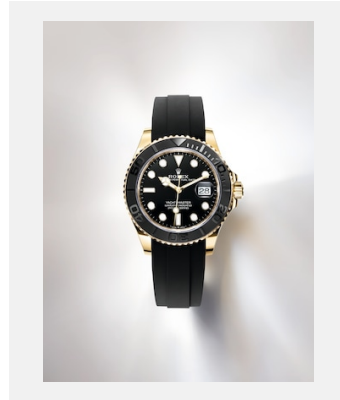

Contact sheet

OYSTER PERPETUAL YACHT-MASTER 42

GALLERY

Ref: m226658-0001_2201jva_001-v2

Oyster Perpetual Yacht-Master, 42 mm, yellow gold

Credits: ©Rolex/JVA Studios

Ref: m226658-0001_2201jva_002-v2

Oyster Perpetual Yacht-Master, 42 mm, yellow gold

Credits: ©Rolex/JVA Studios

Ref: m226658-0001_2201ac_002-v2

Oyster Perpetual Yacht-Master, 42 mm, yellow gold

Credits: ©Rolex/Alain Costa

Ref: m226658-0001_2201ac_001-v2

Oyster Perpetual Yacht-Master, 42 mm, yellow gold

Credits: ©Rolex/Alain Costa

Ref: m226658-0001_2201ac_003-v2

Oyster Perpetual Yacht-Master, 42 mm, yellow gold

Credits: ©Rolex/Alain Costa

Ref: m226658-0001_2201ac_004_b-v2

Oyster Perpetual Yacht-Master, 42 mm, yellow gold

Credits: ©Rolex/Alain Costa

Ref: m226658-0001_2201ac_006-v2

Oyster Perpetual Yacht-Master, 42 mm, yellow gold

Credits: ©Rolex/Alain Costa

Ref: m226658-0001_2201ac_005-v2

Oyster Perpetual Yacht-Master, 42 mm, yellow gold