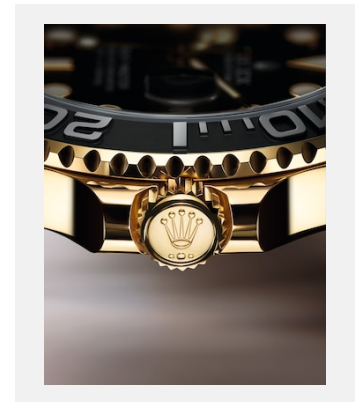

Contact sheet

OYSTER PERPETUAL YACHT-MASTER 42

GALLERY

Ref: m226658-0001_2201jva_001-v2

Oyster Perpetual Yacht-Master, 42 mm, yellow gold

Credits: ©Rolex/JVA Studios

Ref: m226658-0001_2201jva_002-v2

Oyster Perpetual Yacht-Master, 42 mm, yellow gold

Credits: ©Rolex/JVA Studios

Ref: m226658-0001_2201ac_002-v2

Oyster Perpetual Yacht-Master, 42 mm, yellow gold

Credits: ©Rolex/Alain Costa

Ref: m226658-0001_2201ac_001-v2

Oyster Perpetual Yacht-Master, 42 mm, yellow gold

Credits: ©Rolex/Alain Costa

Ref: m226658-0001_2201ac_003-v2

Oyster Perpetual Yacht-Master, 42 mm, yellow gold

Credits: ©Rolex/Alain Costa

Ref: m226658-0001_2201ac_004_b-v2

Oyster Perpetual Yacht-Master, 42 mm, yellow gold

Credits: ©Rolex/Alain Costa

Ref: m226658-0001_2201ac_006-v2

Oyster Perpetual Yacht-Master, 42 mm, yellow gold

Credits: ©Rolex/Alain Costa

Ref: m226658-0001_2201ac_005-v2

Oyster Perpetual Yacht-Master, 42 mm, yellow gold