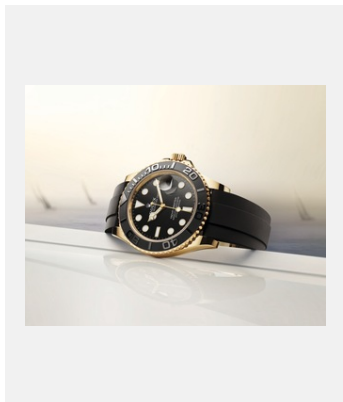

# OYSTER PERPETUAL YACHT-MASTER 42

## GALLERY

Ref: m226658-0001\_2201jva\_001-v2

Oyster Perpetual Yacht-Master, 42 mm, yellow gold

Credits: ©Rolex/JVA Studios

Ref: m226658-0001\_2201jva\_002-v2

Oyster Perpetual Yacht-Master, 42 mm, yellow gold

Credits: ©Rolex/JVA Studios

Ref: m226658-0001\_2201ac\_002-v2

Oyster Perpetual Yacht-Master, 42 mm, yellow gold

Credits: ©Rolex/Alain Costa

Ref: m226658-0001\_2201ac\_001-v2

Oyster Perpetual Yacht-Master, 42 mm, yellow gold

Credits: ©Rolex/Alain Costa

Ref: m226658-0001\_2201ac\_003-v2

Oyster Perpetual Yacht-Master, 42 mm, yellow gold

Credits: ©Rolex/Alain Costa

Ref: m226658-0001\_2201ac\_004\_b-v2

Oyster Perpetual Yacht-Master, 42 mm, yellow gold