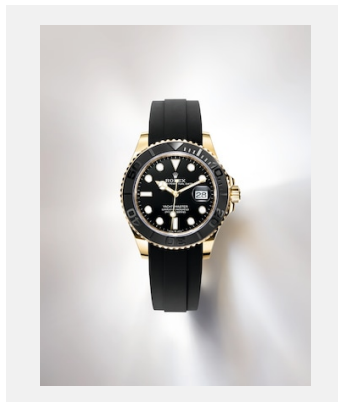

# OYSTER PERPETUAL YACHT-MASTER 42

## GALLERY

Ref: m226658-0001\_2201jva\_001-v2

Oyster Perpetual Yacht-Master, 42 mm, yellow gold

Credits: ©Rolex/JVA Studios

Ref: m226658-0001\_2201jva\_002-v2

Oyster Perpetual Yacht-Master, 42 mm, yellow gold

Credits: ©Rolex/JVA Studios

Ref: m226658-0001\_2201ac\_002-v2

Oyster Perpetual Yacht-Master, 42 mm, yellow gold

Credits: ©Rolex/Alain Costa

Ref: m226658-0001\_2201ac\_001-v2

Oyster Perpetual Yacht-Master, 42 mm, yellow gold

Credits: ©Rolex/Alain Costa

Ref: m226658-0001\_2201ac\_003-v2

Oyster Perpetual Yacht-Master, 42 mm, yellow gold

Credits: ©Rolex/Alain Costa

Ref: m226658-0001\_2201ac\_004\_b-v2

Oyster Perpetual Yacht-Master, 42 mm, yellow gold