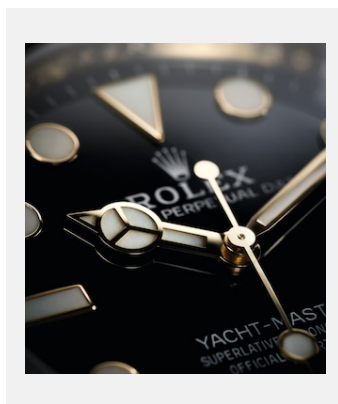

## GALLERY

Ref: m226658-0001\_2201jva\_001-v2

Oyster Perpetual Yacht-Master, 42 mm, yellow gold

Credits: ©Rolex/JVA Studios

Ref: m226658-0001\_2201jva\_002-v2

Oyster Perpetual Yacht-Master, 42 mm, yellow gold

Credits: ©Rolex/JVA Studios

Ref: m226658-0001\_2201ac\_002-v2

Oyster Perpetual Yacht-Master, 42 mm, yellow gold

Credits: ©Rolex/Alain Costa

Ref: m226658-0001\_2201ac\_001-v2

Oyster Perpetual Yacht-Master, 42 mm, yellow gold

Credits: ©Rolex/Alain Costa

Ref: m226658-0001\_2201ac\_003-v2

Oyster Perpetual Yacht-Master, 42 mm, yellow gold

Credits: ©Rolex/Alain Costa

Ref: m226658-0001\_2201ac\_004\_b-v2

Oyster Perpetual Yacht-Master, 42 mm, yellow gold

Credits: ©Rolex/Alain Costa

Ref: m226658-0001\_2201ac\_006-v2

Oyster Perpetual Yacht-Master, 42 mm, yellow gold

Credits: ©Rolex/Alain Costa

Ref: m226658-0001\_2201ac\_005-v2

Oyster Perpetual Yacht-Master, 42 mm, yellow gold