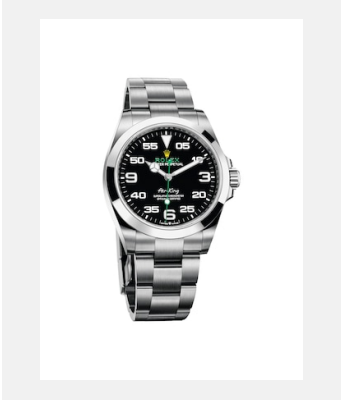

# AIR-KING

## MODEL

Ref: m126900-0001\_PK13\_001

Air-King

Credits: © Rolex