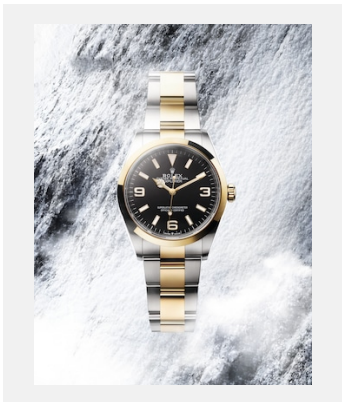

## GALLERY

Ref: m124273-0001\_2101uf\_001

Oyster Perpetual Explorer, 36 mm,  
yellow Rolesor

Credits: ©Rolex/Ulysse Fréchélin

Ref: m124273-0001\_2101uf\_002

Oyster Perpetual Explorer, 36 mm,  
yellow Rolesor

Credits: ©Rolex/Ulysse Fréchélin

Ref: m124273-0001\_2101uf\_003

Oyster Perpetual Explorer, 36 mm,  
yellow Rolesor

Credits: ©Rolex/Ulysse Fréchélin

Ref: m124273-0001\_2101uf\_006

Oyster Perpetual Explorer, 36 mm,  
yellow Rolesor

Credits: ©Rolex/Ulysse Fréchélin

Ref: m124273-0001\_2103jva\_001

Oyster Perpetual Explorer, 36 mm,  
yellow Rolesor

Credits: ©Rolex/JVA Studios

Ref: m124273-0001\_2103jva\_002

Oyster Perpetual Explorer, 36 mm,  
yellow Rolesor