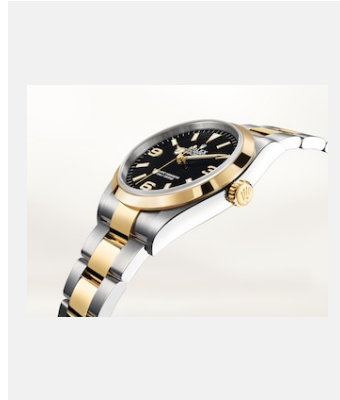

## GALLERY

Ref: m124273-0001\_2101uf\_001

Oyster Perpetual Explorer, 36 mm,  
yellow Rolesor

Credits: ©Rolex/Ulysse Fréchélin

Ref: m124273-0001\_2101uf\_002

Oyster Perpetual Explorer, 36 mm,  
yellow Rolesor

Credits: ©Rolex/Ulysse Fréchélin

Ref: m124273-0001\_2101uf\_003

Oyster Perpetual Explorer, 36 mm,  
yellow Rolesor

Credits: ©Rolex/Ulysse Fréchélin

Ref: m124273-0001\_2101uf\_006

Oyster Perpetual Explorer, 36 mm,  
yellow Rolesor