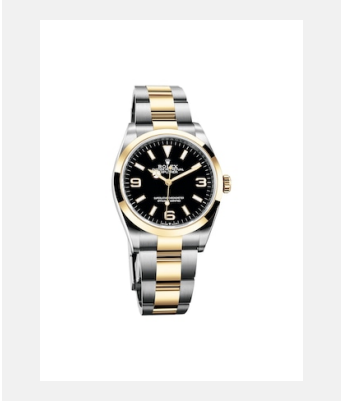

Contact sheet

EXPLORER

MODEL

Ref: m124273-0001_PK13_001

Explorer

Credits: © Rolex