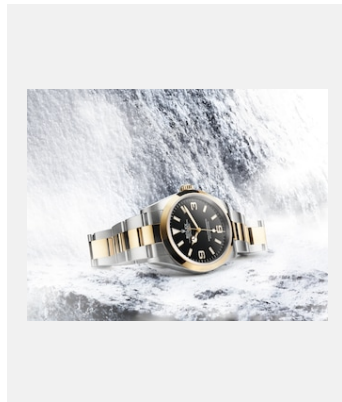

Ref: m124273-0001_2103jva_002

Oyster Perpetual Explorer, 36 mm,
yellow Rolesor

Credits: ©Rolex/JVA Studios