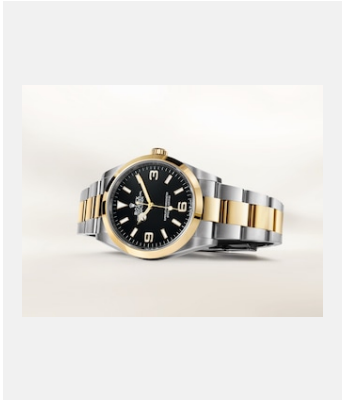

## GALLERY

Ref: m124273-0001\_2101uf\_001

Oyster Perpetual Explorer, 36 mm,  
yellow Rolesor

Credits: ©Rolex/Ulysse Fréchélin

Ref: m124273-0001\_2101uf\_002

Oyster Perpetual Explorer, 36 mm,  
yellow Rolesor

Credits: ©Rolex/Ulysse Fréchélin

Ref: m124273-0001\_2101uf\_003

Oyster Perpetual Explorer, 36 mm,  
yellow Rolesor

Credits: ©Rolex/Ulysse Fréchélin

Ref: m124273-0001\_2101uf\_006

Oyster Perpetual Explorer, 36 mm,  
yellow Rolesor