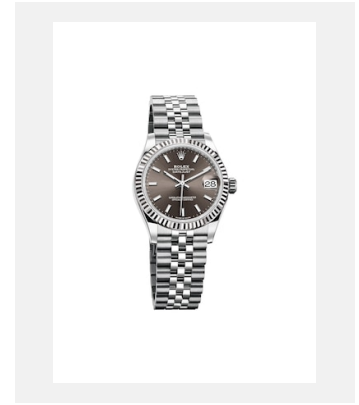

Kontaktabzug
DATEJUST

GALERIE

Ref.: m278384rbr-0029_2001ac_001

Oyster Perpetual Datejust 31, 31 mm,
Rolesor weiß

Foto: © Rolex/Alain Costa

Ref.: m278384rbr-0029_2001ac_002

Oyster Perpetual Datejust 31, 31 mm,
Rolesor weiß

Foto: © Rolex/Alain Costa

Ref.: m278384rbr-0029_2001ac_005

Oyster Perpetual Datejust 31, 31 mm,
Rolesor weiß

Foto: © Rolex/Alain Costa

Ref.: m278384rbr-0029_2001ac_003

Oyster Perpetual Datejust 31, 31 mm,
Rolesor weiß

Foto: © Rolex/Alain Costa

Ref.: m278384rbr-0029_2001ac_008

Oyster Perpetual Datejust 31, 31 mm,
Rolesor weiß

Foto: © Rolex/Alain Costa

Kontaktabzug
DATEJUST

MODELLE

Ref.: m278384rbr-0029_PK13_001

Datejust 31

Foto: © Rolex

Ref.: m278274-0018_PK13_001

Datejust 31

Foto: © Rolex

Ref.: m278274-0009_PK13_001

Datejust 31

Foto: © Rolex

Ref.: m278274-0016_PK13_001