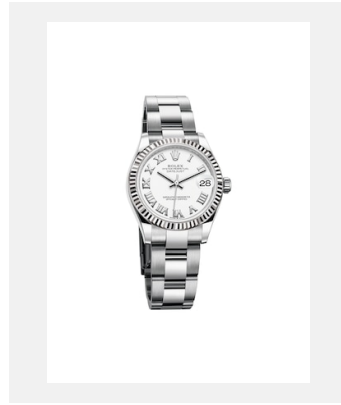

Ref.: m278274-0009_PK13_001

Datejust 31

Foto: © Rolex