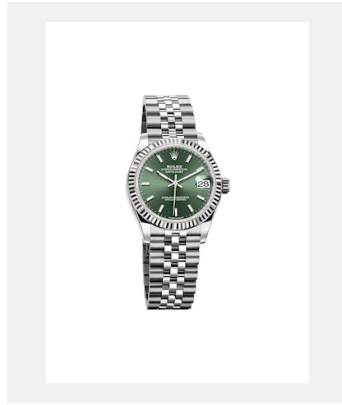

Ref.: m278274-0018_PK13_001

Datejust 31

Foto: © Rolex