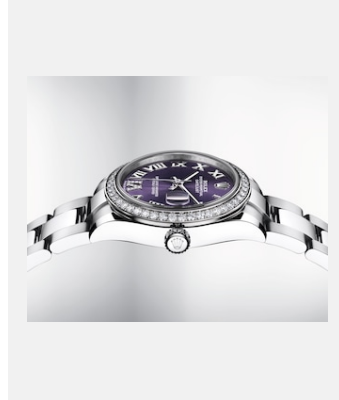

## GALLERY

Ref: m278384rbr-0029\_2001ac\_001

Oyster Perpetual Datejust 31, 31mm,  
white Rolesor

Credits: © Rolex/Alain Costa

Ref: m278384rbr-0029\_2001ac\_002

Oyster Perpetual Datejust 31, 31mm,  
white Rolesor

Credits: © Rolex/Alain Costa

Ref: m278384rbr-0029\_2001ac\_005

Oyster Perpetual Datejust 31, 31mm,  
white Rolesor

Credits: © Rolex/Alain Costa

Ref: m278384rbr-0029\_2001ac\_003

Oyster Perpetual Datejust 31, 31mm,  
white Rolesor