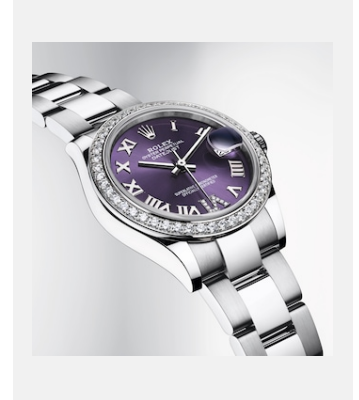

## GALLERY

Ref: m278384rbr-0029\_2001ac\_001

Oyster Perpetual Datejust 31, 31mm,  
white Rolesor

Credits: © Rolex/Alain Costa

Ref: m278384rbr-0029\_2001ac\_002

Oyster Perpetual Datejust 31, 31mm,  
white Rolesor

Credits: © Rolex/Alain Costa

Ref: m278384rbr-0029\_2001ac\_005

Oyster Perpetual Datejust 31, 31mm,  
white Rolesor

Credits: © Rolex/Alain Costa

Ref: m278384rbr-0029\_2001ac\_003

Oyster Perpetual Datejust 31, 31mm,  
white Rolesor