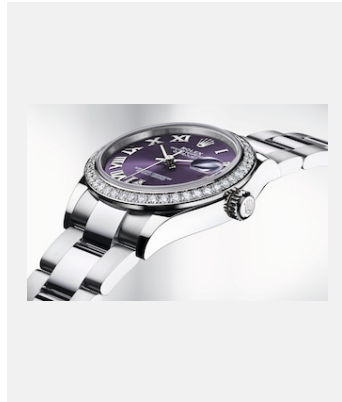

## GALLERY

Ref: m278384rbr-0029\_2001ac\_001

Oyster Perpetual Datejust 31, 31mm,  
white Rolesor

Credits: © Rolex/Alain Costa

Ref: m278384rbr-0029\_2001ac\_002

Oyster Perpetual Datejust 31, 31mm,  
white Rolesor

Credits: © Rolex/Alain Costa

Ref: m278384rbr-0029\_2001ac\_005

Oyster Perpetual Datejust 31, 31mm,  
white Rolesor

Credits: © Rolex/Alain Costa

Ref: m278384rbr-0029\_2001ac\_003

Oyster Perpetual Datejust 31, 31mm,  
white Rolesor

Credits: © Rolex/Alain Costa

Ref: m278384rbr-0029\_2001ac\_004

Oyster Perpetual Datejust 31, 31mm,  
white Rolesor

Credits: © Rolex/Alain Costa

Ref: m278384rbr-0029\_2001ac\_006

Oyster Perpetual Datejust 31, 31mm,  
white Rolesor