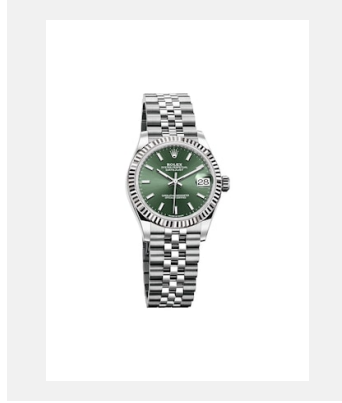

Ref: m278274-0018_PK13_001

Datejust 31

Credits: © Rolex