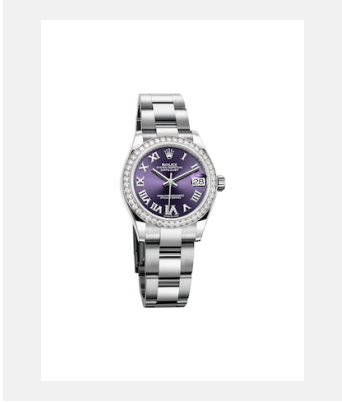

Contact sheet

DATEJUST

MODELS

Ref: m278384br-0029_PK13_001

Datejust 31

Credits: © Rolex