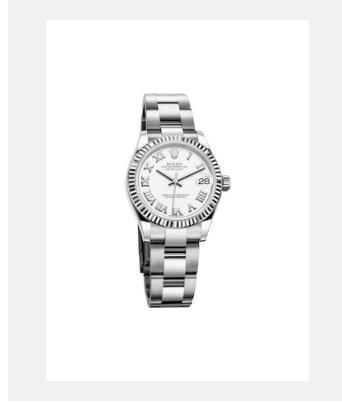

## GALLERY

Ref: m278384rbr-0029\_2001ac\_001

Oyster Perpetual Datejust 31, 31mm,  
white Rolesor

Credits: © Rolex/Alain Costa

Ref: m278384rbr-0029\_2001ac\_002

Oyster Perpetual Datejust 31, 31mm,  
white Rolesor

## MODELS

Ref: m278384br-0029\_PK13\_001

Datejust 31

Credits: © Rolex

Ref: m278274-0018\_PK13\_001

Datejust 31

Credits: © Rolex

Ref: m278274-0009\_PK13\_001