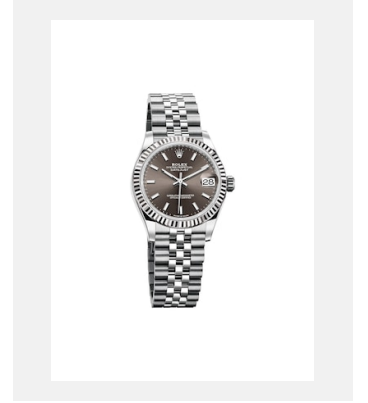

Ref: m278274-0016_PK13_001

Datejust 31

Credits: © Rolex