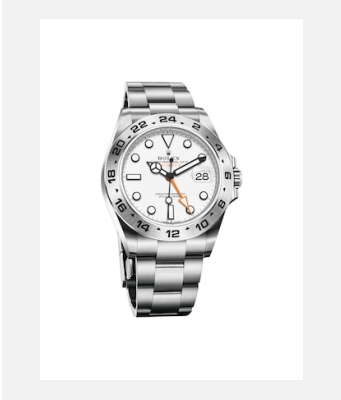

版權頁
EXPLORER II

錶款

編碼: m226570-0001_PK13_001

Explorer II

鳴謝: © Rolex

編碼: m226570-0002_PK13_001

Explorer II

鳴謝: © Rolex