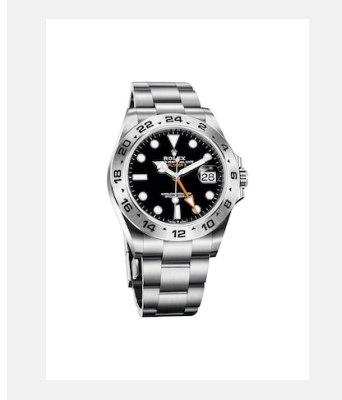

版權頁
EXPLORER II

錶款

編碼: m226570-0001_PK13_001

Explorer II

鳴謝: © Rolex

編碼: m226570-0002_PK13_001

Explorer II

鳴謝: © Rolex