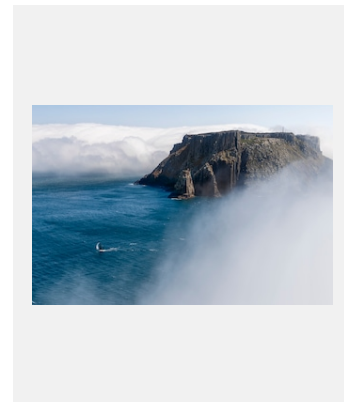

Ref: syho19cb_3021125

TASMAN ISLAND, THE SOUTHERNMOST POINT OF THE 628NM COURSE

Credits: © Rolex/Carlo Borlenghi