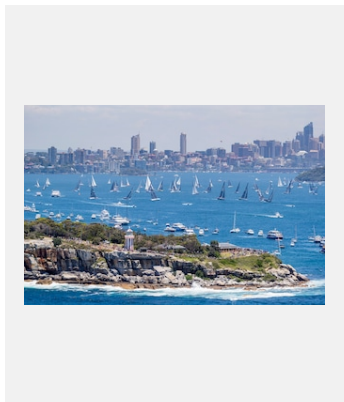

Contact sheet

ROLEX SYDNEY HOBART YACHT RACE: DEFINED BY AN INTREPID SPIRIT AND CAMARADERIE

VISUALS

Ref: syho18cb_2620226

THE INSTANTLY RECOGNISABLE SYDNEY CITYSCAPE PROVIDES AN IMPRESSIVE BACKDROP FOR THE START OF THIS OFFSHORE RACING ICON

Credits: © Rolex/Carlo Borlenghi

Ref: 2_syho19ka_1132

IN SECURING OVERALL VICTORY ON CORRECTED TIME TWICE IN THREE YEARS, MATT ALLEN AND THE CREW OF ICHI BAN JOIN AN ELITE GROUP OF MULTIPLE WINNERS OF ONE OF YACHTING'S MOST SOUGHT AFTER TROPHIES