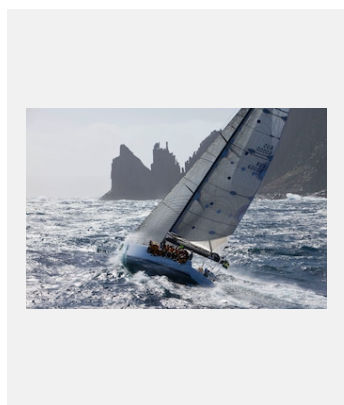

VIDEO

Ref: 11509_0_1_photo_syho09df_3645_video

Credits: © Rolex