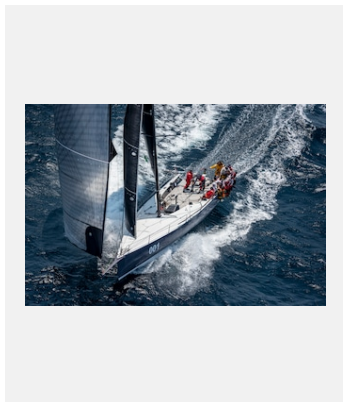

Contact sheet

ROLEX SYDNEY HOBART YACHT RACE: DEFINED BY AN INTREPID SPIRIT AND CAMARADERIE

VISUALS

Ref: syho18cb_2620226

THE INSTANTLY RECOGNISABLE SYDNEY CITYSCAPE PROVIDES AN IMPRESSIVE BACKDROP FOR THE START OF THIS OFFSHORE RACING ICON

Credits: © Rolex/Carlo Borlenghi

Ref: 2_syho19ka_1132

IN SECURING OVERALL VICTORY ON CORRECTED TIME TWICE IN THREE YEARS, MATT ALLEN AND THE CREW OF ICHI BAN JOIN AN ELITE GROUP OF MULTIPLE WINNERS OF ONE OF YACHTING'S MOST SOUGHT AFTER TROPHIES