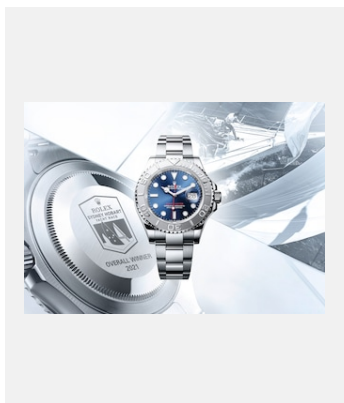

Credits: © Rolex/Carlo Borlenghi

Ref: 2_syho19ka_1132

IN SECURING OVERALL VICTORY ON CORRECTED TIME TWICE IN THREE YEARS, MATT ALLEN AND THE CREW OF ICHI BAN JOIN AN ELITE GROUP OF MULTIPLE WINNERS OF ONE OF YACHTING'S MOST SOUGHT AFTER TROPHIES

Ref: m2678_m126622-0002-2112jva-001

ENGRAVED OYSTER PERPETUAL YACHT MASTER PRESENTED TO THE WINNER OF THE ROLEX SYDNEY HOBART YACHT RACE 2021

Credits: © Rolex

Contact sheet

ROLEX SYDNEY HOBART YACHT RACE: DEFINED BY AN INTREPID SPIRIT AND CAMARADERIE