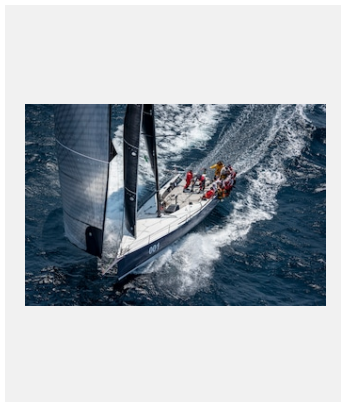

Planche-contact

ROLEX SYDNEY HOBART YACHT RACE : ENTRE ESPRIT INTRÉPIDE ET CAMARADERIE

VISUELS

Réf.: syho18cb_2620226

THE INSTANTLY RECOGNISABLE SYDNEY CITYSCAPE PROVIDES AN IMPRESSIVE BACKDROP FOR THE START OF THIS OFFSHORE RACING ICON

Crédits photo: © Rolex/Carlo Borlenghi

Réf.: 2_syho19ka_1132

IN SECURING OVERALL VICTORY ON CORRECTED TIME TWICE IN THREE YEARS, MATT ALLEN AND THE CREW OF ICHI BAN JOIN AN ELITE GROUP OF MULTIPLE WINNERS OF ONE OF YACHTING'S MOST SOUGHT AFTER TROPHIES