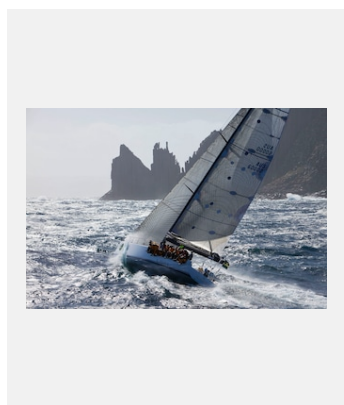

VIDÉO

Réf.: 11509_0_1_photo_syho09df_3645_video

Crédits photo: © Rolex