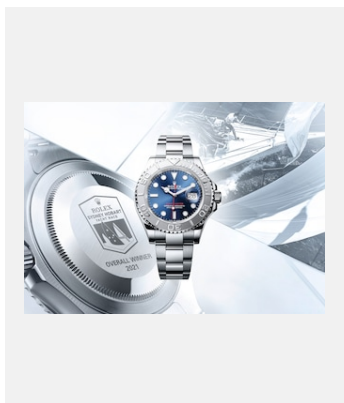

Crédits photo: © Rolex/Carlo Borlenghi

Réf.: 2_syho19ka_1132

IN SECURING OVERALL VICTORY ON CORRECTED TIME TWICE IN THREE YEARS, MATT ALLEN AND THE CREW OF ICHI BAN JOIN AN ELITE GROUP OF MULTIPLE WINNERS OF ONE OF YACHTING'S MOST SOUGHT AFTER TROPHIES

Réf.: m2678_m126622-0002-2112jva-001

ENGRAVED OYSTER PERPETUAL YACHT MASTER PRESENTED TO THE WINNER OF THE ROLEX SYDNEY HOBART YACHT RACE 2021

Crédits photo: © Rolex

Planche-contact

ROLEX SYDNEY HOBART YACHT RACE : ENTRE ESPRIT INTRÉPIDE ET CAMARADERIE