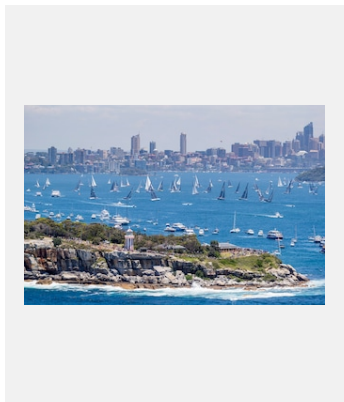

Planche-contact

ROLEX SYDNEY HOBART YACHT RACE : ENTRE ESPRIT INTRÉPIDE ET CAMARADERIE

VISUELS

Réf.: syho18cb_2620226

THE INSTANTLY RECOGNISABLE SYDNEY CITYSCAPE PROVIDES AN IMPRESSIVE BACKDROP FOR THE START OF THIS OFFSHORE RACING ICON

Crédits photo: © Rolex/Carlo Borlenghi

Réf.: 2_syho19ka_1132

IN SECURING OVERALL VICTORY ON CORRECTED TIME TWICE IN THREE YEARS, MATT ALLEN AND THE CREW OF ICHI BAN JOIN AN ELITE GROUP OF MULTIPLE WINNERS OF ONE OF YACHTING'S MOST SOUGHT AFTER TROPHIES

Crédits photo: © Rolex/Kurt Arrigo

Réf.: rolex_sydneyhobart_2021

ROLEX SYDNEY HOBART COURSE MAP

Crédits photo: © Rolex

Réf.: syho19cb_3021125

TASMAN ISLAND, THE SOUTHERNMOST POINT OF THE 628NM COURSE

Crédits photo: © Rolex/Carlo Borlenghi