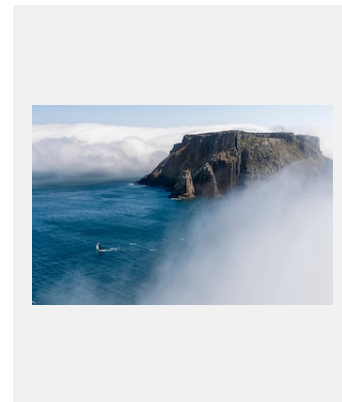

Planche-contact

ROLEX SYDNEY HOBART YACHT RACE : ENTRE ESPRIT INTRÉPIDE ET CAMARADERIE

VISUELS

Réf.: syho18cb_2620226

THE INSTANTLY RECOGNISABLE SYDNEY CITYSCAPE PROVIDES AN IMPRESSIVE BACKDROP FOR THE START OF THIS OFFSHORE RACING ICON

Crédits photo: © Rolex/Carlo Borlenghi

Réf.: 2_syho19ka_1132

IN SECURING OVERALL VICTORY ON CORRECTED TIME TWICE IN THREE YEARS, MATT ALLEN AND THE CREW OF ICHI BAN JOIN AN ELITE GROUP OF MULTIPLE WINNERS OF ONE OF YACHTING'S MOST SOUGHT AFTER TROPHIES

Crédits photo: © Rolex/Kurt Arrigo

Réf.: rolex_sydneyhobart_2021

ROLEX SYDNEY HOBART COURSE MAP

Crédits photo: © Rolex

Réf.: syho19cb_3021125

TASMAN ISLAND, THE SOUTHERNMOST POINT OF THE 628NM COURSE

Crédits photo: © Rolex/Carlo Borlenghi