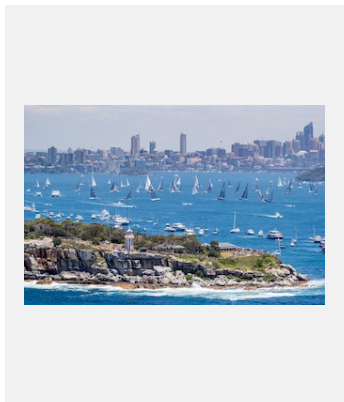

## 图片

编码: syho18cb\_2620226

THE INSTANTLY RECOGNISABLE SYDNEY CITYSCAPE PROVIDES AN IMPRESSIVE BACKDROP FOR THE START OF THIS OFFSHORE RACING ICON

鸣谢: © Rolex/Carlo Borlenghi

编码: 2\_syho19ka\_1132

IN SECURING OVERALL VICTORY ON CORRECTED TIME TWICE IN THREE YEARS, MATT ALLEN AND THE CREW OF ICHI BAN JOIN AN ELITE GROUP OF MULTIPLE WINNERS OF ONE OF YACHTING'S MOST SOUGHT AFTER TROPHIES