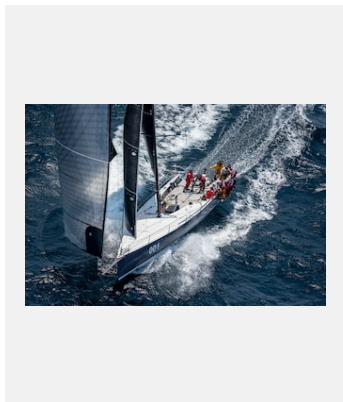

# 劳力士悉尼至霍巴特帆船赛：以无畏勇气及团队情谊著称

## 图片

编码: syho18cb\_2620226

THE INSTANTLY RECOGNISABLE SYDNEY CITYSCAPE PROVIDES AN IMPRESSIVE BACKDROP FOR THE START OF THIS OFFSHORE RACING ICON

鸣谢: © Rolex/Carlo Borlenghi

编码: 2\_syho19ka\_1132

IN SECURING OVERALL VICTORY ON CORRECTED TIME TWICE IN THREE YEARS, MATT ALLEN AND THE CREW OF ICHI BAN JOIN AN ELITE GROUP OF MULTIPLE WINNERS OF ONE OF YACHTING'S MOST SOUGHT AFTER TROPHIES