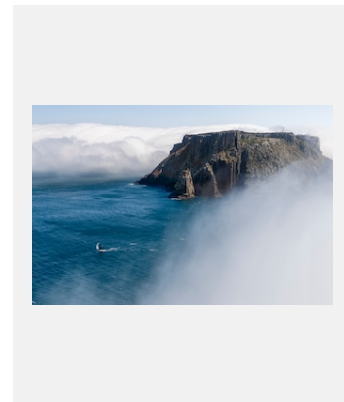

编码: syho19cb_3021125

TASMAN ISLAND, THE SOUTHERNMOST POINT OF THE 628NM COURSE

鸣谢: © Rolex/Carlo Borlenghi