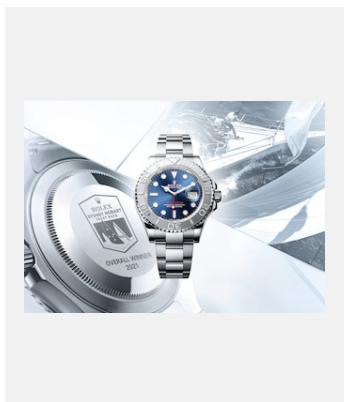

编码: m2678_m126622-0002-2112jva-001

ENGRAVED OYSTER PERPETUAL YACHT MASTER PRESENTED TO THE WINNER OF THE ROLEX SYDNEY HOBART YACHT RACE 2021

鸣谢: © Rolex