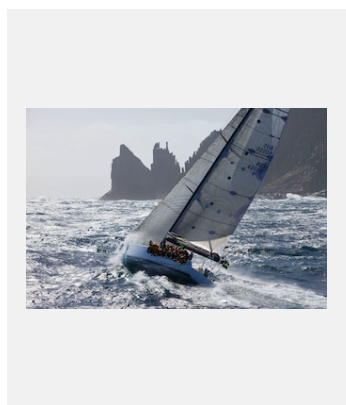

影片

编码: 11509_0_1_photo_syho09df_3645_video

鸣谢: © Rolex