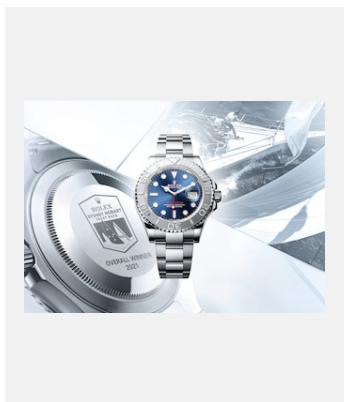

編碼: m2678_m126622-0002-2112jva-001

ENGRAVED OYSTER PERPETUAL YACHT MASTER PRESENTED TO THE WINNER OF THE ROLEX SYDNEY HOBART YACHT RACE 2021

鳴謝: © Rolex