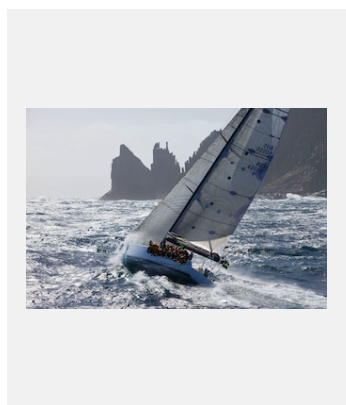

影片

編碼: 11509_0_1_photo_syho09df_3645_video

鳴謝: © Rolex