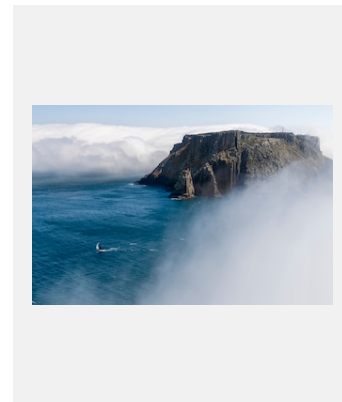

編碼: syho19cb_3021125

TASMAN ISLAND, THE SOUTHERNMOST POINT OF THE 628NM COURSE

鳴謝: © Rolex/Carlo Borlenghi