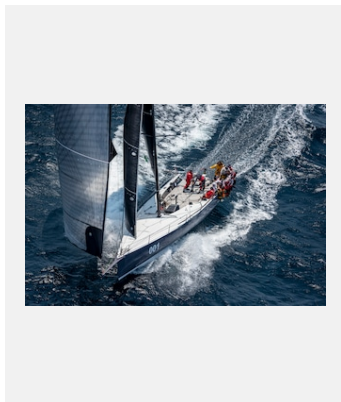

版權頁

勞力士悉尼至霍巴特帆船賽：以無畏勇氣及團隊情誼著稱

圖片

編碼: syho18cb_2620226

THE INSTANTLY RECOGNISABLE SYDNEY CITYSCAPE PROVIDES AN IMPRESSIVE BACKDROP FOR THE START OF THIS OFFSHORE RACING ICON

鳴謝: © Rolex/Carlo Borlenghi

編碼: 2_syho19ka_1132

IN SECURING OVERALL VICTORY ON CORRECTED TIME TWICE IN THREE YEARS, MATT ALLEN AND THE CREW OF ICHI BAN JOIN AN ELITE GROUP OF MULTIPLE WINNERS OF ONE OF YACHTING'S MOST SOUGHT AFTER TROPHIES

鳴謝: © Rolex/Kurt Arrigo