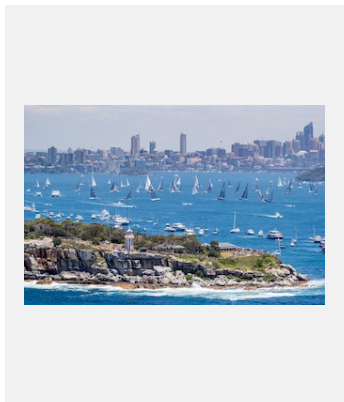

版權頁

勞力士悉尼至霍巴特帆船賽：以無畏勇氣及團隊情誼著稱

圖片

編碼: syho18cb_2620226

THE INSTANTLY RECOGNISABLE SYDNEY CITYSCAPE PROVIDES AN IMPRESSIVE BACKDROP FOR THE START OF THIS OFFSHORE RACING ICON

鳴謝: © Rolex/Carlo Borlenghi

編碼: 2_syho19ka_1132

IN SECURING OVERALL VICTORY ON CORRECTED TIME TWICE IN THREE YEARS, MATT ALLEN AND THE CREW OF ICHI BAN JOIN AN ELITE GROUP OF MULTIPLE WINNERS OF ONE OF YACHTING'S MOST SOUGHT AFTER TROPHIES

鳴謝: © Rolex/Kurt Arrigo