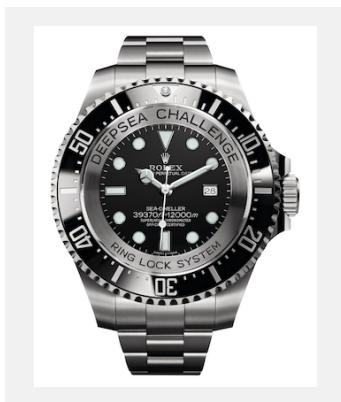

リファレンス: 2_02_rolex_deepsea_challenge

ROLEX DEEPSEA CHALLENGE,
2012

クレジット: © Rolex/Jean-Daniel
Meyer