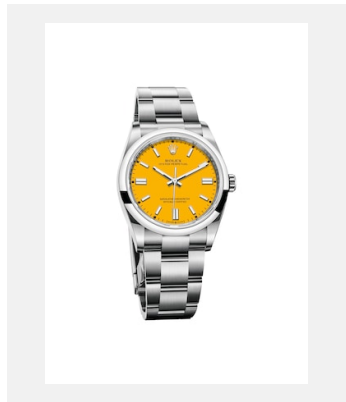

Ref: m126000-0004_PK13_001

Oyster Perpetual 36

Credits: © Rolex