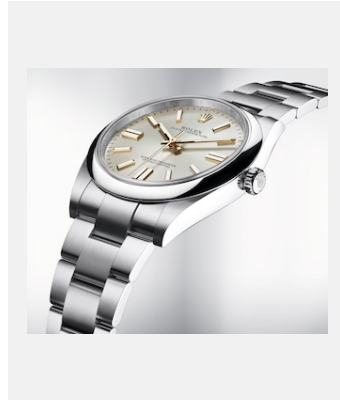

Contact sheet

OYSTER PERPETUAL

GALLERY

Ref: m124300-0001_2001ac_001

Oyster Perpetual 41, 41mm,
Oystersteel

Credits: © Rolex/Alain Costa

Ref: m124300-0001_2001ac_002

Oyster Perpetual 41, 41mm,
Oystersteel

Credits: © Rolex/Alain Costa

Ref: m124300-0001_2001ac_003

Oyster Perpetual 41, 41mm,
Oystersteel

Credits: © Rolex/Alain Costa

Ref: m124300-0001_2001ac_004

Oyster Perpetual 41, 41mm,
Oystersteel

Credits: © Rolex/Alain Costa

Ref: m124300-0001_2001ac_005

Oyster Perpetual 41, 41mm,
Oystersteel

Credits: © Rolex/Alain Costa

Ref: m124300-0001_2001ac_006

Oyster Perpetual 41, 41mm,
Oystersteel

Credits: © Rolex/Alain Costa

Ref: m124300-0001_2001ac_009