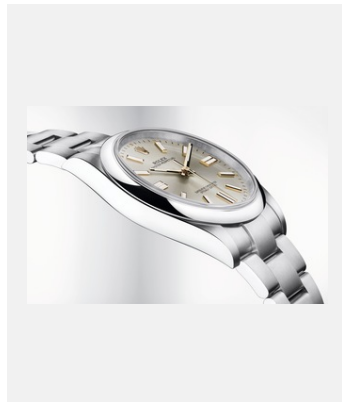

Contact sheet

OYSTER PERPETUAL

GALLERY

Ref: m124300-0001_2001ac_001

Oyster Perpetual 41, 41mm,
Oystersteel

Credits: © Rolex/Alain Costa

Ref: m124300-0001_2001ac_002

Oyster Perpetual 41, 41mm,
Oystersteel

Credits: © Rolex/Alain Costa

Ref: m124300-0001_2001ac_003

Oyster Perpetual 41, 41mm,
Oystersteel

Credits: © Rolex/Alain Costa

Ref: m124300-0001_2001ac_004

Oyster Perpetual 41, 41mm,
Oystersteel

Credits: © Rolex/Alain Costa

Ref: m124300-0001_2001ac_005

Oyster Perpetual 41, 41mm,
Oystersteel

Credits: © Rolex/Alain Costa

Ref: m124300-0001_2001ac_006

Oyster Perpetual 41, 41mm,
Oystersteel

Credits: © Rolex/Alain Costa

Ref: m124300-0001_2001ac_009