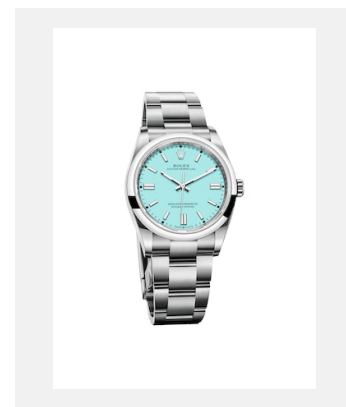

Contact sheet

OYSTER PERPETUAL

GALLERY

Ref: m124300-0001_2001ac_001

Oyster Perpetual 41, 41mm,
Oystersteel

Credits: © Rolex/Alain Costa

Ref: m124300-0001_2001ac_002

Oyster Perpetual 41, 41mm,
Oystersteel

Ref: m124300-0002_PK13_001

Oyster Perpetual 41

Credits: © Rolex

Ref: m126000-0008_PK13_001

Oyster Perpetual 36

Credits: © Rolex

Ref: m126000-0006_PK13_001

Oyster Perpetual 36