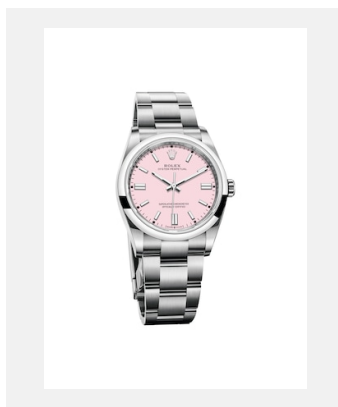

Ref: m126000-0008_PK13_001

Oyster Perpetual 36

Credits: © Rolex