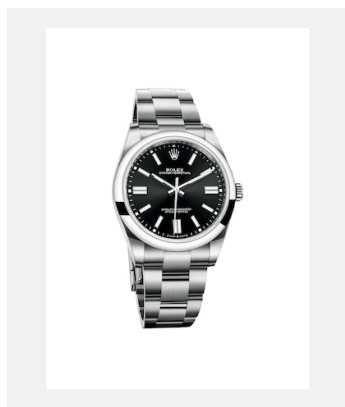

Contact sheet

OYSTER PERPETUAL

GALLERY

Ref: m124300-0001_2001ac_001

Oyster Perpetual 41, 41mm,
Oystersteel

Credits: © Rolex/Alain Costa

Ref: m124300-0001_2001ac_002

Oyster Perpetual 41, 41mm,
Oystersteel

Oyster Perpetual 41, 41mm,
Oystersteel

Credits: © Rolex/Alain Costa

Contact sheet

OYSTER PERPETUAL

MODELS

Ref: m124300-0001_PK13_001

Oyster Perpetual 41

Credits: © Rolex