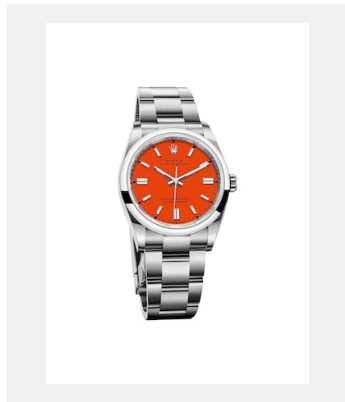

Ref: m126000-0007_PK13_001

Oyster Perpetual 36

Credits: © Rolex