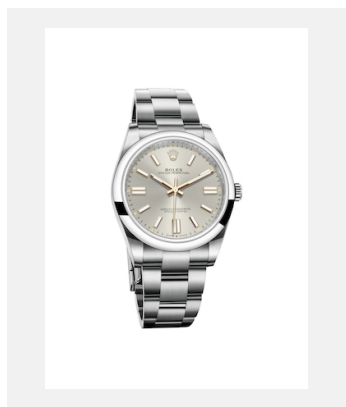

Contact sheet

OYSTER PERPETUAL

MODELS

Ref: m124300-0001_PK13_001

Oyster Perpetual 41

Credits: © Rolex