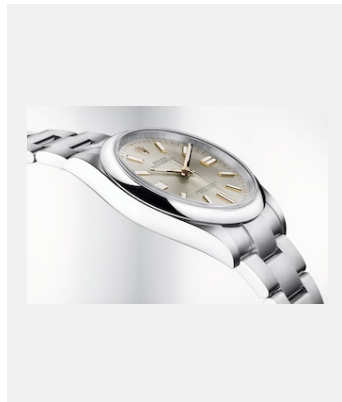

Contact sheet

OYSTER PERPETUAL

GALLERY

Ref: m124300-0001_2001ac_001

Oyster Perpetual 41, 41mm,
Oystersteel

Credits: © Rolex/Alain Costa

Ref: m124300-0001_2001ac_002

Oyster Perpetual 41, 41mm,
Oystersteel

Credits: © Rolex/Alain Costa

Ref: m124300-0001_2001ac_003

Oyster Perpetual 41, 41mm,
Oystersteel

Credits: © Rolex/Alain Costa

Ref: m124300-0001_2001ac_004

Oyster Perpetual 41, 41mm,
Oystersteel

Credits: © Rolex/Alain Costa

Ref: m124300-0001_2001ac_005

Oyster Perpetual 41, 41mm,
Oystersteel

Credits: © Rolex/Alain Costa

Ref: m124300-0001_2001ac_006

Oyster Perpetual 41, 41mm,
Oystersteel

Credits: © Rolex/Alain Costa

Ref: m124300-0001_2001ac_009