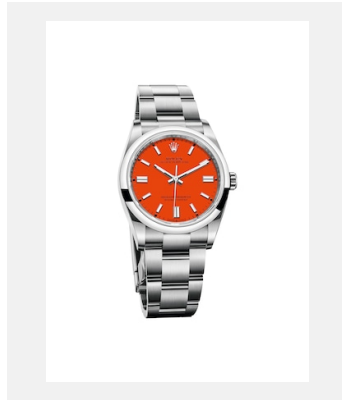

Ref: m126000-0007_PK13_001

Oyster Perpetual 36

Credits: © Rolex