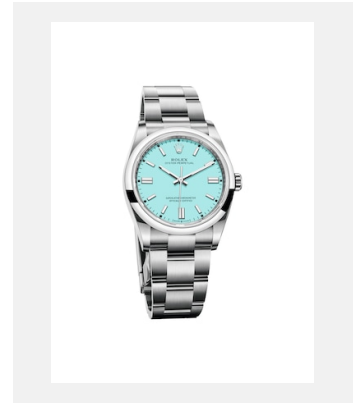

Contact sheet

OYSTER PERPETUAL

GALLERY

Ref: m124300-0001_2001ac_001

Oyster Perpetual 41, 41mm,
Oystersteel

Credits: © Rolex/Alain Costa

Ref: m124300-0001_2001ac_002

Oyster Perpetual 41, 41mm,
Oystersteel

Ref: m124300-0002_PK13_001

Oyster Perpetual 41

Credits: © Rolex

Ref: m126000-0008_PK13_001

Oyster Perpetual 36

Credits: © Rolex

Ref: m126000-0006_PK13_001

Oyster Perpetual 36