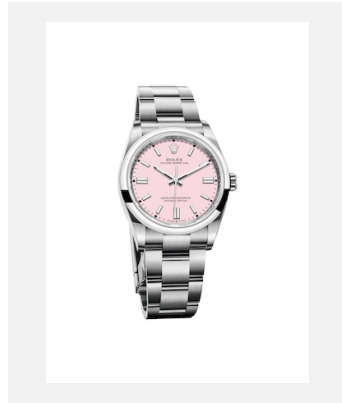

Ref: m126000-0008_PK13_001

Oyster Perpetual 36

Credits: © Rolex