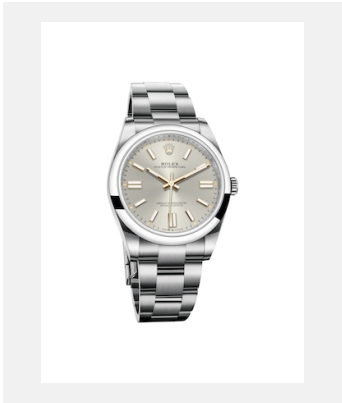

Contact sheet

OYSTER PERPETUAL

MODELS

Ref: m124300-0001_PK13_001

Oyster Perpetual 41

Credits: © Rolex