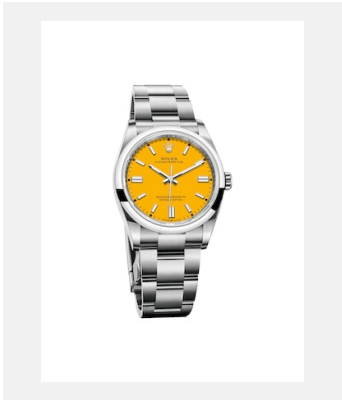

Ref: m126000-0004_PK13_001

Oyster Perpetual 36

Credits: © Rolex