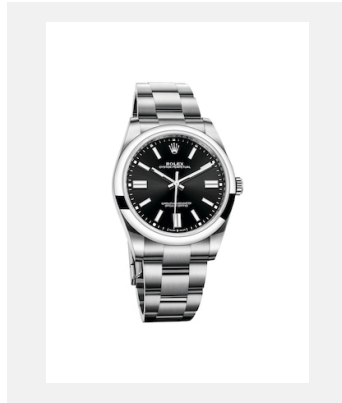

Contact sheet

OYSTER PERPETUAL

GALLERY

Ref: m124300-0001_2001ac_001

Oyster Perpetual 41, 41mm,
Oystersteel

Credits: © Rolex/Alain Costa

Ref: m124300-0001_2001ac_002

Oyster Perpetual 41, 41mm,
Oystersteel

Oyster Perpetual 41, 41mm,
Oystersteel

Credits: © Rolex/Alain Costa

Contact sheet

OYSTER PERPETUAL

MODELS

Ref: m124300-0001_PK13_001

Oyster Perpetual 41

Credits: © Rolex