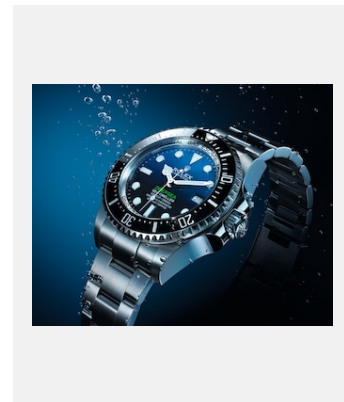

Ref: 4_m126660-0002_1802ac_003

ROLEX DEEPSEA – OYSTERSTEEL

Credits: © Rolex/Alain Costa