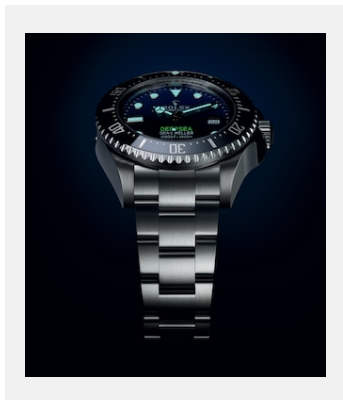

Contact sheet

ROLEX DEEPSEA

VISUALS

Ref: 1_m126660-0002_1801ac_001

ROLEX DEEPSEA – OYSTERSTEEL

Credits: © Rolex/Alain Costa

Ref: 2_1_m126660-0002_1801ac_002_fond_noir

ROLEX DEEPSEA – OYSTERSTEEL

Credits: © Rolex/Alain Costa

Ref: 3_m126660-0002_1801ac_003

ROLEX DEEPSEA – OYSTERSTEEL

Credits: © Rolex/Alain Costa

Ref: 4_m126660-0002_1802ac_003

ROLEX DEEPSEA – OYSTERSTEEL

Credits: © Rolex/Alain Costa

Ref: 5_m126660-0002_1802ac_004