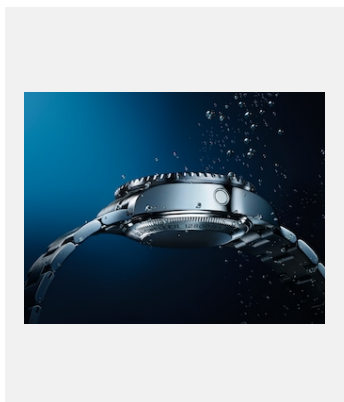

Ref: 5_m126660-0002_1802ac_004

ROLEX DEEPSEA – OYSTERSTEEL

Credits: © Rolex/Alain Costa