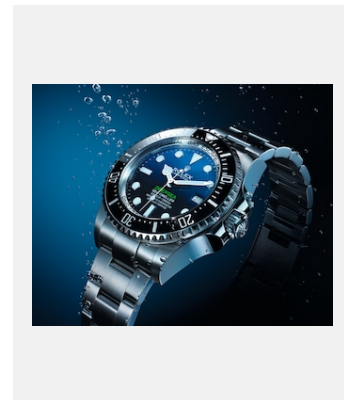

Ref: 4_m126660-0002_1802ac_003

ROLEX DEEPSEA – OYSTERSTEEL

Credits: © Rolex/Alain Costa