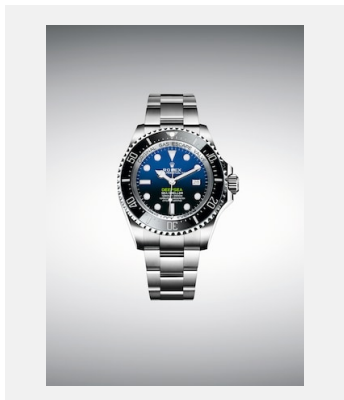

Contact sheet

ROLEX DEEPSEA

VISUALS

Ref: 1_m126660-0002_1801ac_001

ROLEX DEEPSEA – OYSTERSTEEL

Credits: © Rolex/Alain Costa

Ref: 2_1_m126660-0002_1801ac_002_fond_noir

ROLEX DEEPSEA – OYSTERSTEEL