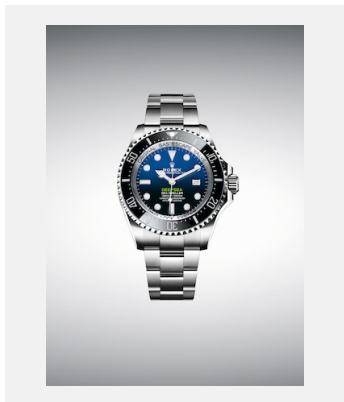

Contact sheet

ROLEX DEEPSEA

VISUALS

Ref: 1_m126660-0002_1801ac_001

ROLEX DEEPSEA – OYSTERSTEEL

Credits: © Rolex/Alain Costa

Ref: 2_1_m126660-0002_1801ac_002_fond_noir

ROLEX DEEPSEA – OYSTERSTEEL