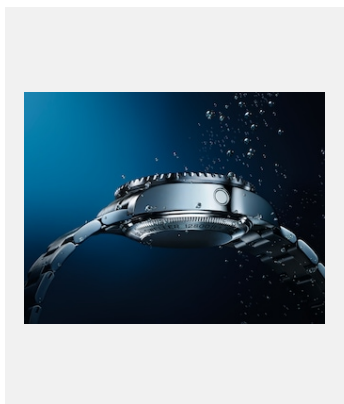

Ref: 5_m126660-0002_1802ac_004

ROLEX DEEPSEA – OYSTERSTEEL

Credits: © Rolex/Alain Costa