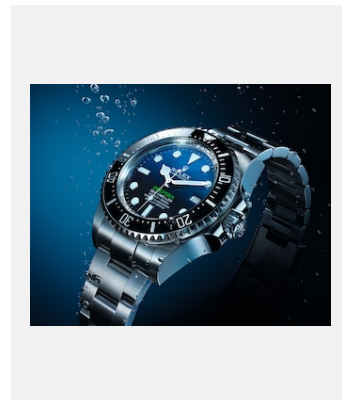

编码: 4_m126660-0002_1802ac_003

ROLEX DEEPSEA – OYSTERSTEEL

鸣谢: © Rolex/Alain Costa