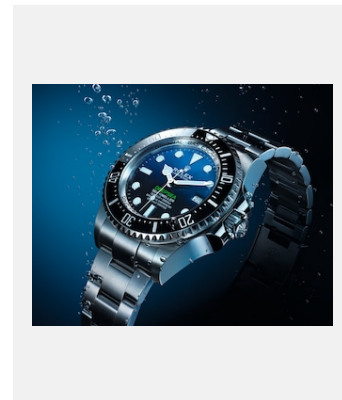

编码: 4_m126660-0002_1802ac_003

ROLEX DEEPSEA – OYSTERSTEEL

鸣谢: © Rolex/Alain Costa