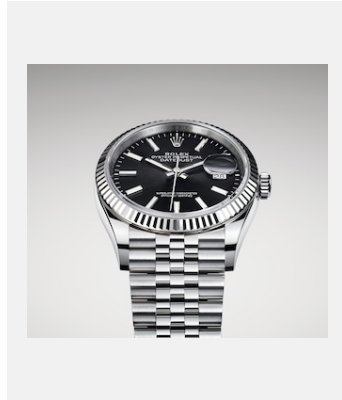

Ref: 2_m126234-0015_1901ac_002

DATEJUST 36 - WHITE ROLESOR

Credits: © Rolex/©Alain Costa