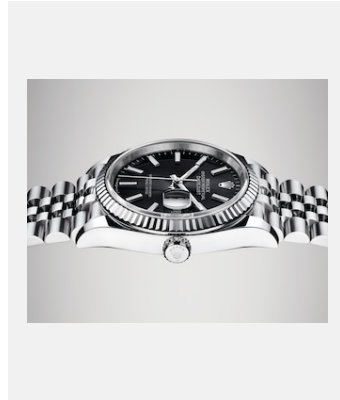

Ref: 3_m126234-0015_1901ac_003

DATEJUST 36 - WHITE ROLESOR

Credits: © Rolex/©Alain Costa