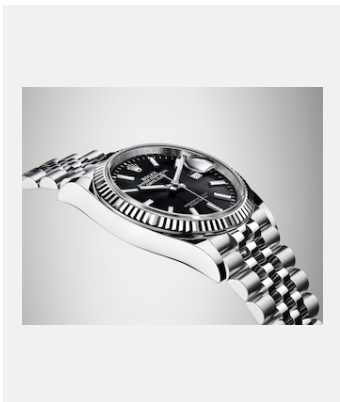

Ref: 5_m126234-0015_1901ac_006

DATEJUST 36 - WHITE ROLESOR

Credits: © Rolex/©Alain Costa