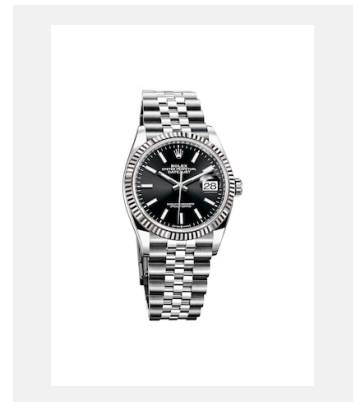

Ref: 8_m126234-0015_pk13_001

DATEJUST 36 - WHITE ROLESOR

Credits: © Rolex/©Alain Costa