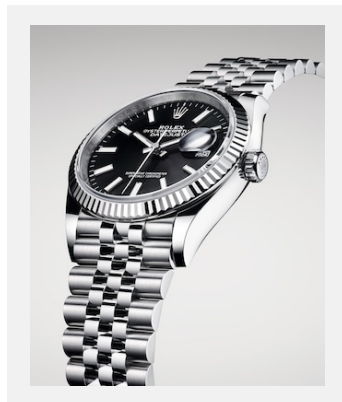

## VISUALS

Ref: 1\_m126234-0015\_1901ac\_001

DATEJUST 36 - WHITE ROLESOR

Credits: © Rolex/©Alain Costa

Ref: 2\_m126234-0015\_1901ac\_002

DATEJUST 36 - WHITE ROLESOR

Credits: © Rolex/©Alain Costa

Ref: 3\_m126234-0015\_1901ac\_003