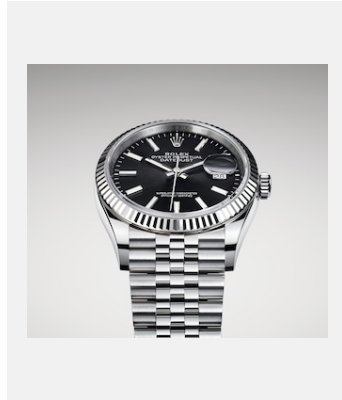

Contact sheet

DATEJUST 36

VISUALS

Ref: 1_m126234-0015_1901ac_001

DATEJUST 36 - WHITE ROLESOR

Credits: © Rolex/©Alain Costa

Ref: 2_m126234-0015_1901ac_002

DATEJUST 36 - WHITE ROLESOR

Credits: © Rolex/©Alain Costa

Ref: 3_m126234-0015_1901ac_003

DATEJUST 36 - WHITE ROLESOR

Credits: © Rolex/©Alain Costa

Ref: 4_m126234-0015_1901ac_004

DATEJUST 36 - WHITE ROLESOR

Credits: © Rolex/©Alain Costa