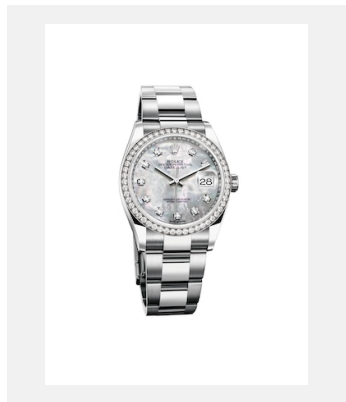

Contact sheet

DATEJUST 36

Ref: 9_m126284rbr-0012_pk13_001

DATEJUST 36 - WHITE ROLESOR

Credits: © Rolex/©Alain Costa