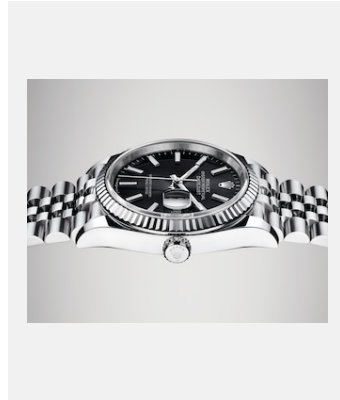

Contact sheet

DATEJUST 36

VISUALS

Ref: 1_m126234-0015_1901ac_001

DATEJUST 36 - WHITE ROLESOR

Credits: © Rolex/©Alain Costa

Ref: 2_m126234-0015_1901ac_002

DATEJUST 36 - WHITE ROLESOR

Credits: © Rolex/©Alain Costa

Ref: 3_m126234-0015_1901ac_003

DATEJUST 36 - WHITE ROLESOR

Credits: © Rolex/©Alain Costa

Ref: 4_m126234-0015_1901ac_004

DATEJUST 36 - WHITE ROLESOR

Credits: © Rolex/©Alain Costa