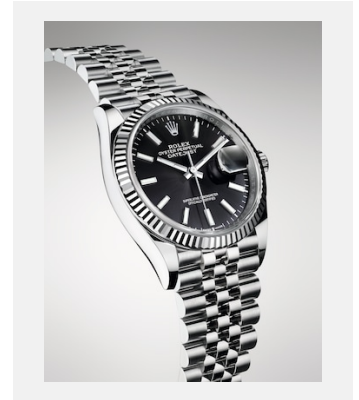

Ref: 4_m126234-0015_1901ac_004

DATEJUST 36 - WHITE ROLESOR

Credits: © Rolex/©Alain Costa