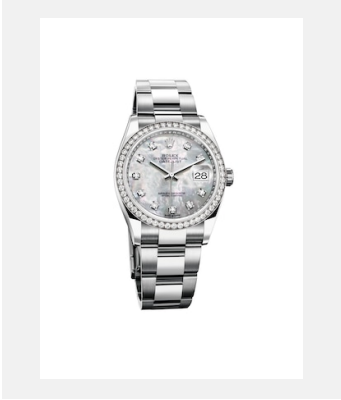

Contact sheet

DATEJUST 36

Ref: 9_m126284rbr-0012_pk13_001

DATEJUST 36 - WHITE ROLESOR

Credits: © Rolex/©Alain Costa