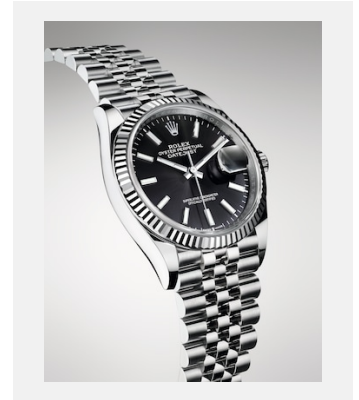

Contact sheet

DATEJUST 36

VISUALS

Ref: 1_m126234-0015_1901ac_001

DATEJUST 36 - WHITE ROLESOR

Credits: © Rolex/©Alain Costa

Ref: 2_m126234-0015_1901ac_002

DATEJUST 36 - WHITE ROLESOR

Credits: © Rolex/©Alain Costa

Ref: 3_m126234-0015_1901ac_003

DATEJUST 36 - WHITE ROLESOR

Credits: © Rolex/©Alain Costa

Ref: 4_m126234-0015_1901ac_004

DATEJUST 36 - WHITE ROLESOR

Credits: © Rolex/©Alain Costa