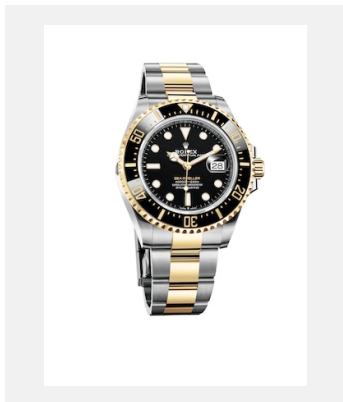

Contact sheet

SEA-DWELLER

MODELS

Ref: m126600-0001_PK13_001

Sea-Dweller

Credits: © Rolex

Ref: m126603-0001_PK13_001

Sea-Dweller

Credits: © Rolex

MODELS

Ref: 01_m126600-0001_1710jva_002_re

Oyster Perpetual Sea-Dweller

Credits: © Rolex/Joël Von Allmen

Ref: 02_m126600_0001_1905jva_001

Oyster Perpetual Sea-Dweller

Credits: © Rolex/Joël Von Allmen