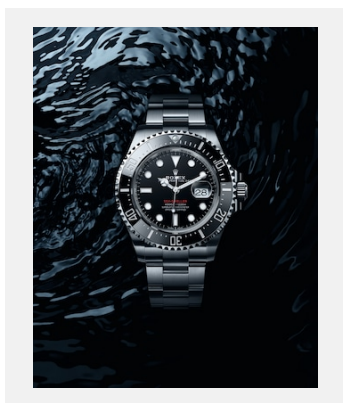

Ref: 02_m126600_0001_1905jva_001

Oyster Perpetual Sea-Dweller

Credits: © Rolex/Joël Von Allmen