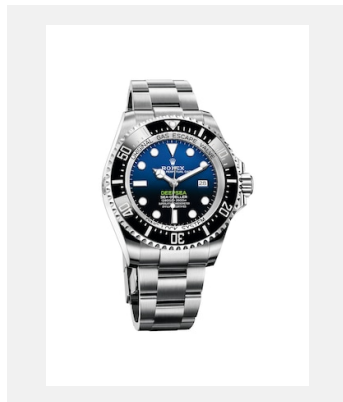

Contact sheet

ROLEX DEEPSEA

MODELS

Ref: m126660-0001_PK13_001

Rolex Deepsea

Credits: © Rolex

Ref: m126660-0002_PK13_001

Rolex Deepsea

Ref: 03_m126660-0002_2008ac_002_fond_noir

Oyster Perpetual Rolex Deepsea

Credits: © Rolex/Alain Costa