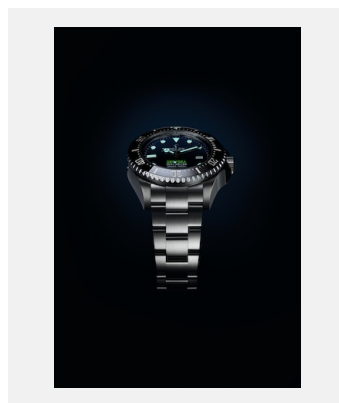

Contact sheet

ROLEX DEEPSEA

MODELS

Ref: m126660-0001_PK13_001

Rolex Deepsea

Credits: © Rolex

Ref: m126660-0002_PK13_001

Rolex Deepsea

Credits: © Rolex

MODELS

Ref: 01_m126660-0002_2008ac_003

Oyster Perpetual Rolex Deepsea

Credits: © Rolex/Alain Costa

Ref: 02_m126660-0002_2008ac_001

Oyster Perpetual Rolex Deepsea

Credits: © Rolex/Alain Costa

Ref: 03_m126660-0002_2008ac_002_fond_noir

Oyster Perpetual Rolex Deepsea

Credits: © Rolex/Alain Costa