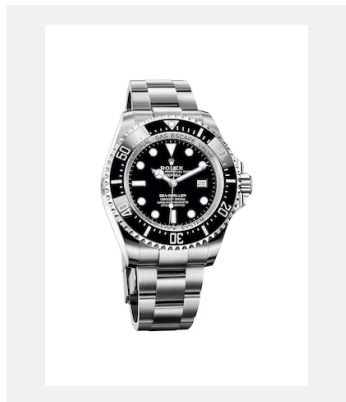

Contact sheet

ROLEX DEEPSEA

MODELS

Ref: m126660-0001_PK13_001

Rolex Deepsea

Credits: © Rolex

Ref: m126660-0002_PK13_001

Rolex Deepsea

Ref: 03_m126660-0002_2008ac_002_fond_noir

Oyster Perpetual Rolex Deepsea

Credits: © Rolex/Alain Costa