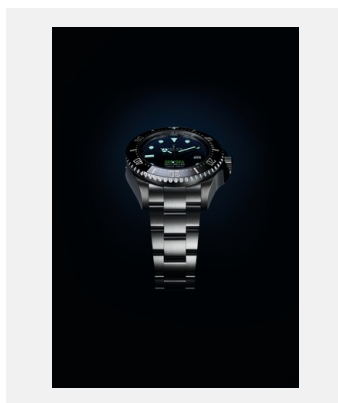

## MODELLI

Ref.: 01\_m126660-0002\_2008ac\_003

Oyster Perpetual Rolex Deepsea

Crediti: © Rolex/Alain Costa

Ref.: 02\_m126660-0002\_2008ac\_001

Oyster Perpetual Rolex Deepsea

Crediti: © Rolex/Alain Costa

Ref.: 03\_m126660-0002\_2008ac\_002\_fond\_noir