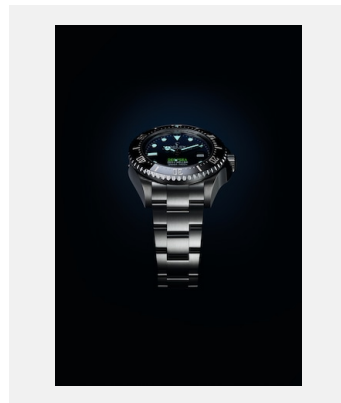

## 모델

레퍼런스: m126660-0001\_PK13\_001

Rolex Deepsea

크레딧: © Rolex

레퍼런스: m126660-0002\_PK13\_001

Rolex Deepsea

크레딧: © Rolex

## 모델

레퍼런스: 01\_m126660-0002\_2008ac\_003

Oyster Perpetual Rolex Deepsea

크레딧: © Rolex/Alain Costa

레퍼런스: 02\_m126660-0002\_2008ac\_001

Oyster Perpetual Rolex Deepsea

크레딧: © Rolex/Alain Costa

레퍼런스: 03\_m126660-0002\_2008ac\_002\_fond\_noir