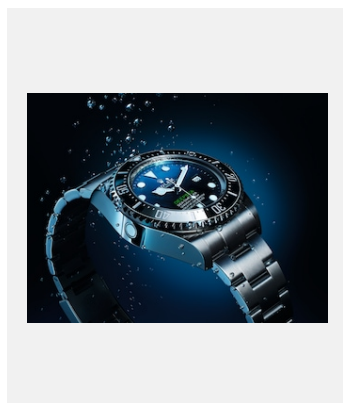

編碼: 02_m126660-0002_2008ac_001

Oyster Perpetual Rolex Deepsea

鳴謝: © Rolex/Alain Costa