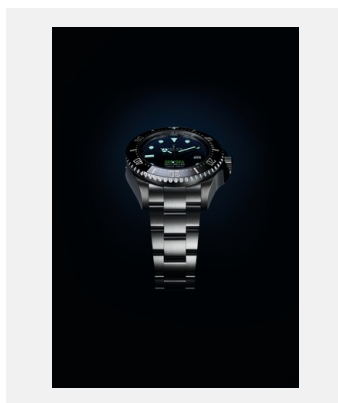

## 錶款

編碼: m126660-0001\_PK13\_001

Rolex Deepsea

鳴謝: © Rolex

編碼: m126660-0002\_PK13\_001

Rolex Deepsea

鳴謝: © Rolex

## 錶款

編碼: 01\_m126660-0002\_2008ac\_003

Oyster Perpetual Rolex Deepsea

鳴謝: © Rolex/Alain Costa

編碼: 02\_m126660-0002\_2008ac\_001

Oyster Perpetual Rolex Deepsea

鳴謝: © Rolex/Alain Costa

編碼: 03\_m126660-0002\_2008ac\_002\_fond\_noir