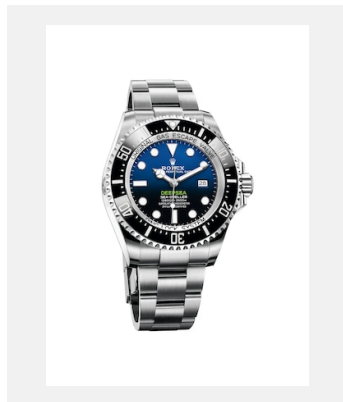

# ROLEX DEESEA

## 錶款

編碼: m126660-0001\_PK13\_001

Rolex Deepsea

鳴謝: © Rolex

編碼: m126660-0002\_PK13\_001

Rolex Deepsea

鳴謝: © Rolex