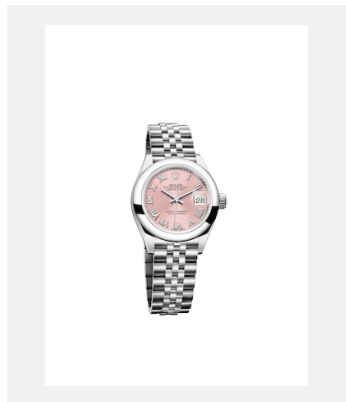

Contact sheet

LADY-DATEJUST

MODELS

Ref: m279160-0013_PK13_001

Lady-Datejust

Credits: © Rolex

Ref: m279174-0020_PK13_001

Lady-Datejust