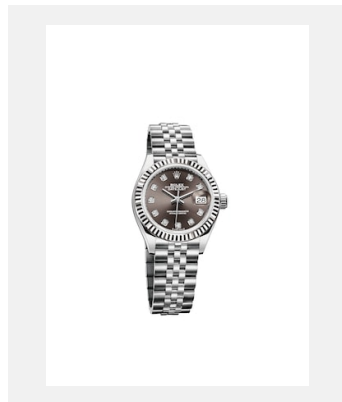

Ref: m279174-0015_PK13_001

Lady-Datejust

Credits: © Rolex