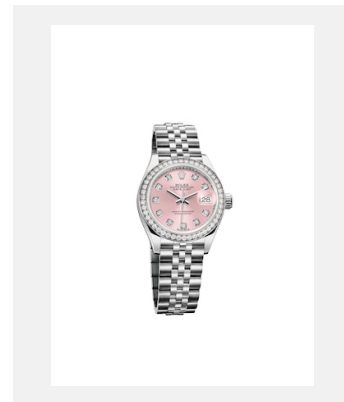

Ref: m279384rbr-0003_PK13_001

Lady-Datejust

Credits: © Rolex