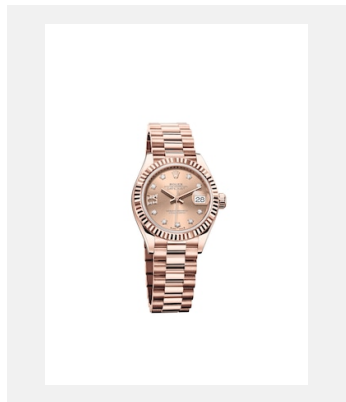

Contact sheet

LADY-DATEJUST

Ref: m279175-0030_PK13_001

Lady-Datejust

Credits: © Rolex