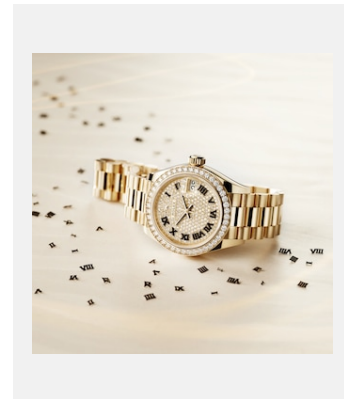

Ref: 04_m279138rbr-0029_1712jva_001

Oyster Perpetual Lady-Datejust 28

Credits: © Rolex/Joël von Allmen