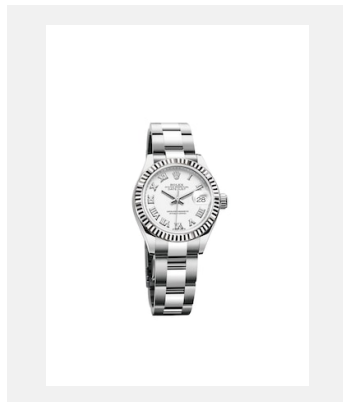

Contact sheet

LADY-DATEJUST

MODELS

Ref: m279160-0013_PK13_001

Lady-Datejust

Credits: © Rolex

Ref: m279174-0020_PK13_001

Lady-Datejust