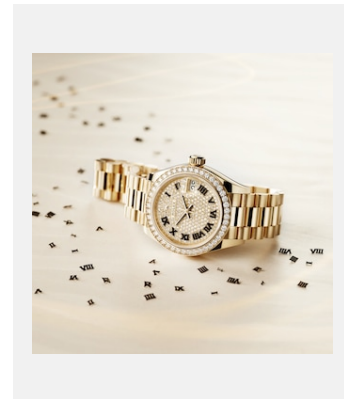

Ref.: 04_m279138rbr-0029_1712jva_001

Oyster Perpetual Lady-Datejust 28

Crediti: © Rolex/Joël von Allmen