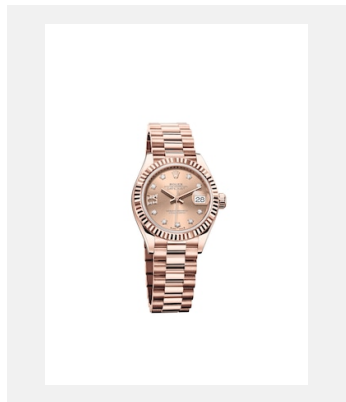

Provino a contatto

LADY-DATEJUST

Ref.: m279175-0030_PK13_001

Lady-Datejust

Crediti: © Rolex