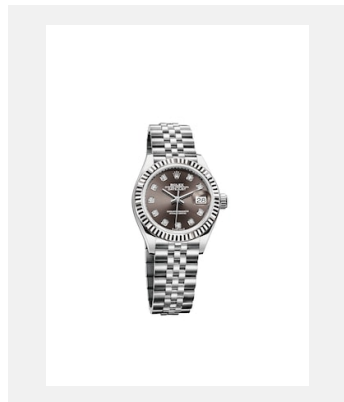

編碼: m279174-0015_PK13_001

Lady-Datejust

鳴謝: © Rolex