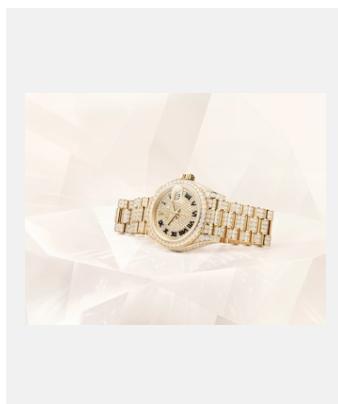

## GALLERY

Ref: m279458rbr-0001\_2101uf\_001

Oyster Perpetual Lady-Datejust, 28 mm, 18 ct yellow gold

Credits: ©Rolex/Ulysse Fréchélin

Ref: m279458rbr-0001\_2101uf\_002

Oyster Perpetual Lady-Datejust, 28 mm, 18 ct yellow gold

Credits: ©Rolex/Ulysse Fréchélin

Ref: m279458rbr-0001\_2101uf\_003

Oyster Perpetual Lady-Datejust, 28 mm, 18 ct yellow gold

Credits: ©Rolex/Ulysse Fréchélin

Ref: m279458rbr-0001\_2101uf\_005

Oyster Perpetual Lady-Datejust, 28 mm, 18 ct yellow gold

Credits: ©Rolex/Ulysse Fréchélin

Ref: m279458rbr-0001\_2101uf\_006

Oyster Perpetual Lady-Datejust, 28 mm, 18 ct yellow gold

Credits: ©Rolex/Ulysse Fréchélin

Ref: m279458rbr-0001\_2103jva\_001

Oyster Perpetual Lady-Datejust, 28 mm, 18 ct yellow gold

Credits: ©Rolex/JVA Studios

Ref: m279458rbr-0001\_2103jva\_002

Oyster Perpetual Lady-Datejust, 28 mm, 18 ct yellow gold

Credits: ©Rolex/JVA Studios

Contact sheet