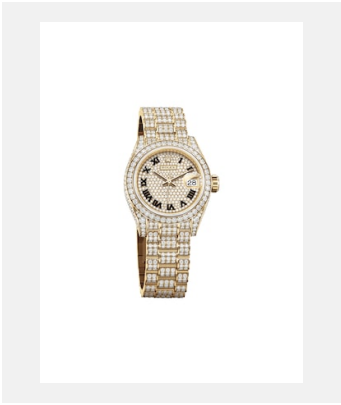

Contact sheet

LADY-DATEJUST

MODEL

Ref: m279458br-0001_PK13_001

Lady-Datejust

Credits: © Rolex