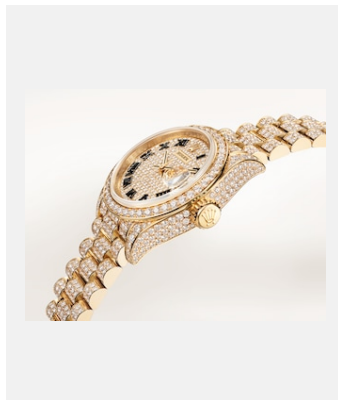

## GALLERY

Ref: m279458rbr-0001\_2101uf\_001

Oyster Perpetual Lady-Datejust, 28 mm, 18 ct yellow gold

Credits: ©Rolex/Ulysse Fréchélin

Ref: m279458rbr-0001\_2101uf\_002

Oyster Perpetual Lady-Datejust, 28 mm, 18 ct yellow gold

Credits: ©Rolex/Ulysse Fréchélin

Ref: m279458rbr-0001\_2101uf\_003

Oyster Perpetual Lady-Datejust, 28 mm, 18 ct yellow gold

Credits: ©Rolex/Ulysse Fréchélin

Ref: m279458rbr-0001\_2101uf\_005

Oyster Perpetual Lady-Datejust, 28 mm, 18 ct yellow gold

Credits: ©Rolex/Ulysse Fréchélin

Ref: m279458rbr-0001\_2101uf\_006

Oyster Perpetual Lady-Datejust, 28 mm, 18 ct yellow gold

Credits: ©Rolex/Ulysse Fréchélin

Ref: m279458rbr-0001\_2103jva\_001

Oyster Perpetual Lady-Datejust, 28 mm, 18 ct yellow gold

Credits: ©Rolex/JVA Studios

Ref: m279458rbr-0001\_2103jva\_002

Oyster Perpetual Lady-Datejust, 28 mm, 18 ct yellow gold

Credits: ©Rolex/JVA Studios

Contact sheet