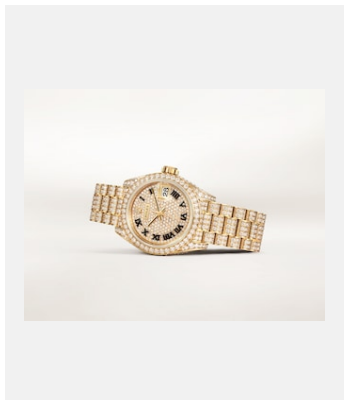

## GALLERY

Ref: m279458rbr-0001\_2101uf\_001

Oyster Perpetual Lady-Datejust, 28 mm, 18 ct yellow gold

Credits: ©Rolex/Ulysse Fréchélin

Ref: m279458rbr-0001\_2101uf\_002

Oyster Perpetual Lady-Datejust, 28 mm, 18 ct yellow gold

Credits: ©Rolex/Ulysse Fréchélin

Ref: m279458rbr-0001\_2101uf\_003

Oyster Perpetual Lady-Datejust, 28 mm, 18 ct yellow gold

Credits: ©Rolex/Ulysse Fréchélin

Ref: m279458rbr-0001\_2101uf\_005

Oyster Perpetual Lady-Datejust, 28 mm, 18 ct yellow gold

Credits: ©Rolex/Ulysse Fréchélin

Ref: m279458rbr-0001\_2101uf\_006

Oyster Perpetual Lady-Datejust, 28 mm, 18 ct yellow gold

Credits: ©Rolex/Ulysse Fréchélin

Ref: m279458rbr-0001\_2103jva\_001

Oyster Perpetual Lady-Datejust, 28 mm, 18 ct yellow gold

Credits: ©Rolex/JVA Studios

Ref: m279458rbr-0001\_2103jva\_002

Oyster Perpetual Lady-Datejust, 28 mm, 18 ct yellow gold

Credits: ©Rolex/JVA Studios

Contact sheet