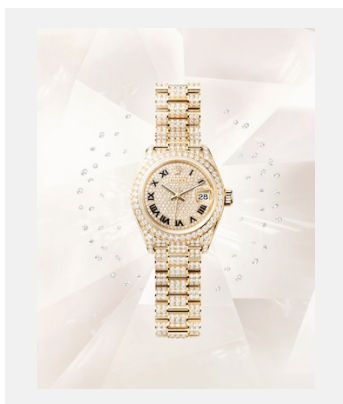

## GALLERY

Ref: m279458rbr-0001\_2101uf\_001

Oyster Perpetual Lady-Datejust, 28 mm, 18 ct yellow gold

Credits: ©Rolex/Ulysse Fréchélin

Ref: m279458rbr-0001\_2101uf\_002

Oyster Perpetual Lady-Datejust, 28 mm, 18 ct yellow gold

Credits: ©Rolex/Ulysse Fréchélin

Ref: m279458rbr-0001\_2101uf\_003

Oyster Perpetual Lady-Datejust, 28 mm, 18 ct yellow gold

Credits: ©Rolex/Ulysse Fréchélin

Ref: m279458rbr-0001\_2101uf\_005

Oyster Perpetual Lady-Datejust, 28 mm, 18 ct yellow gold

Credits: ©Rolex/Ulysse Fréchélin

Ref: m279458rbr-0001\_2101uf\_006

Oyster Perpetual Lady-Datejust, 28 mm, 18 ct yellow gold

Credits: ©Rolex/Ulysse Fréchélin

Ref: m279458rbr-0001\_2103jva\_001

Oyster Perpetual Lady-Datejust, 28 mm, 18 ct yellow gold

Credits: ©Rolex/JVA Studios

Ref: m279458rbr-0001\_2103jva\_002

Oyster Perpetual Lady-Datejust, 28 mm, 18 ct yellow gold

Credits: ©Rolex/JVA Studios

Contact sheet