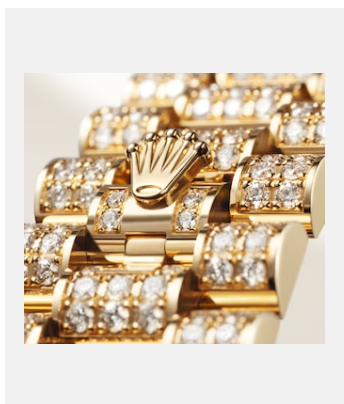

## GALLERY

Ref: m279458rbr-0001\_2101uf\_001

Oyster Perpetual Lady-Datejust, 28 mm, 18 ct yellow gold

Credits: ©Rolex/Ulysse Fréchélin

Ref: m279458rbr-0001\_2101uf\_002

Oyster Perpetual Lady-Datejust, 28 mm, 18 ct yellow gold

Credits: ©Rolex/Ulysse Fréchélin

Ref: m279458rbr-0001\_2101uf\_003

Oyster Perpetual Lady-Datejust, 28 mm, 18 ct yellow gold

Credits: ©Rolex/Ulysse Fréchélin

Ref: m279458rbr-0001\_2101uf\_005

Oyster Perpetual Lady-Datejust, 28 mm, 18 ct yellow gold

Credits: ©Rolex/Ulysse Fréchélin

Ref: m279458rbr-0001\_2101uf\_006

Oyster Perpetual Lady-Datejust, 28 mm, 18 ct yellow gold

Credits: ©Rolex/Ulysse Fréchélin

Ref: m279458rbr-0001\_2103jva\_001

Oyster Perpetual Lady-Datejust, 28 mm, 18 ct yellow gold

Credits: ©Rolex/JVA Studios

Ref: m279458rbr-0001\_2103jva\_002

Oyster Perpetual Lady-Datejust, 28 mm, 18 ct yellow gold

Credits: ©Rolex/JVA Studios

Contact sheet