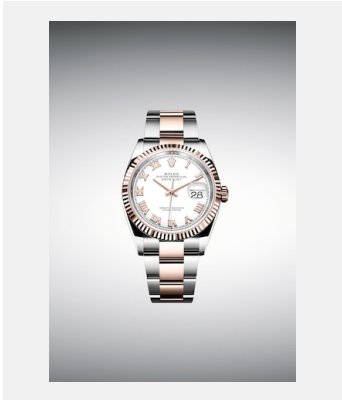

## VISUALS

Ref: 1\_m126231-0016\_1801ac\_001

DATEJUST 36 - EVEROSE  
ROLESOR

Credits: © Rolex/Alain Costa

Ref: 2\_4\_m126231-0016\_1801ac\_002

DATEJUST 36 - EVEROSE  
ROLESOR

Credits: © Rolex/Alain Costa

Ref: 3\_m126231-0016\_1801ac\_003