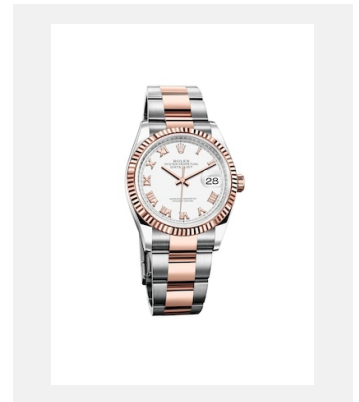

Ref: 8\_m126231-0016\_pk13\_001

DATEJUST 36 - EVEROSE  
ROLESOR

Credits: © Rolex/Rolex

Contact sheet