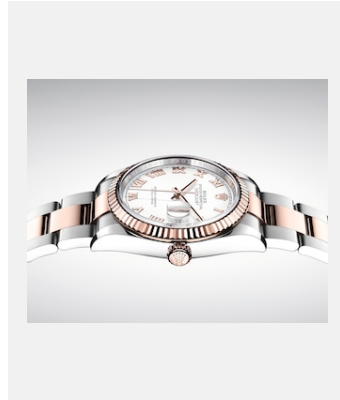

## VISUALS

Ref: 1\_m126231-0016\_1801ac\_001

DATEJUST 36 - EVEROSE  
ROLESOR

Credits: © Rolex/Alain Costa

Ref: 2\_4\_m126231-0016\_1801ac\_002

DATEJUST 36 - EVEROSE  
ROLESOR

Credits: © Rolex/Alain Costa

Ref: 3\_m126231-0016\_1801ac\_003