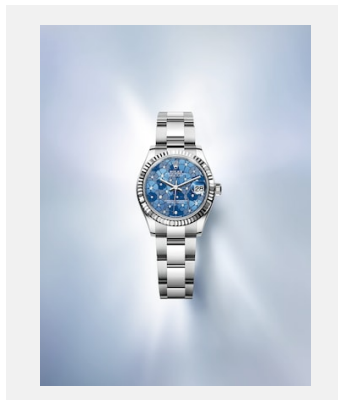

OYSTER PERPETUAL DATEJUST 31

GALLERY

Ref: m278274-0035_2201jva_001-v2

Oyster Perpetual Datejust, 31 mm,
Oystersteel and white gold

Credits: ©Rolex/JVA Studios

Ref: m278274-0035_2201jva_002-v2

Oyster Perpetual Datejust, 31 mm,
Oystersteel and white gold

Credits: ©Rolex/JVA Studios

Ref: m278274-0035_2201ac_002-v2

Oyster Perpetual Datejust, 31 mm,
Oystersteel and white gold

Credits: ©Rolex/Alain Costa

Ref: m278274-0035_2201ac_001-v2

Oyster Perpetual Datejust, 31 mm,
Oystersteel and white gold

Credits: ©Rolex/Alain Costa

Ref: m278274-0035_2201ac_003-v2

Oyster Perpetual Datejust, 31 mm,
Oystersteel and white gold

Credits: ©Rolex/Alain Costa

Ref: m278274-0035_2201ac_004-v2

Oyster Perpetual Datejust, 31 mm,
Oystersteel and white gold

Credits: ©Rolex/Alain Costa

Ref: m278274-0035_2201ac_005-v2

Oyster Perpetual Datejust, 31 mm,
Oystersteel and white gold

Credits: ©Rolex/Alain Costa

Contact sheet

OYSTER PERPETUAL DATEJUST 31

MODELS

Ref: m278274-0035_PK13_001