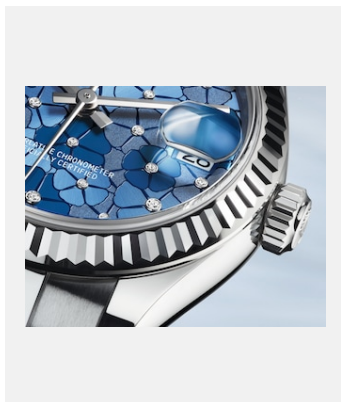

Contact sheet

OYSTER PERPETUAL DATEJUST 31

GALLERY

Ref: m278274-0035_2201jva_001-v2

Oyster Perpetual Datejust, 31 mm,
Oystersteel and white gold

Credits: ©Rolex/JVA Studios

Ref: m278274-0035_2201jva_002-v2

Oyster Perpetual Datejust, 31 mm,
Oystersteel and white gold

Credits: ©Rolex/JVA Studios

Ref: m278274-0035_2201ac_002-v2

Oyster Perpetual Datejust, 31 mm,
Oystersteel and white gold

Credits: ©Rolex/Alain Costa

Ref: m278274-0035_2201ac_001-v2

Oyster Perpetual Datejust, 31 mm,
Oystersteel and white gold

Credits: ©Rolex/Alain Costa

Ref: m278274-0035_2201ac_003-v2

Oyster Perpetual Datejust, 31 mm,
Oystersteel and white gold

Credits: ©Rolex/Alain Costa

Ref: m278274-0035_2201ac_004-v2

Oyster Perpetual Datejust, 31 mm,
Oystersteel and white gold

Credits: ©Rolex/Alain Costa

Ref: m278274-0035_2201ac_005-v2

Oyster Perpetual Datejust, 31 mm,
Oystersteel and white gold

Credits: ©Rolex/Alain Costa

Contact sheet

OYSTER PERPETUAL DATEJUST 31

MODELS

Ref: m278274-0035_PK13_001