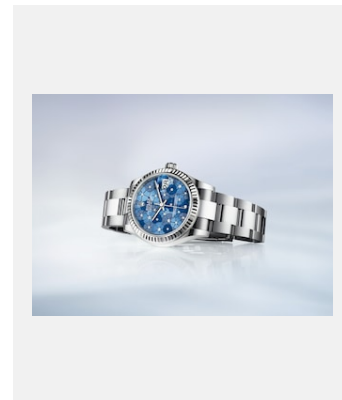

Contact sheet

OYSTER PERPETUAL DATEJUST 31

GALLERY

Ref: m278274-0035_2201jva_001-v2

Oyster Perpetual Datejust, 31 mm,
Oystersteel and white gold

Credits: ©Rolex/JVA Studios

Ref: m278274-0035_2201jva_002-v2

Oyster Perpetual Datejust, 31 mm,
Oystersteel and white gold

Credits: ©Rolex/JVA Studios

Ref: m278274-0035_2201ac_002-v2

Oyster Perpetual Datejust, 31 mm,
Oystersteel and white gold

Credits: ©Rolex/Alain Costa

Ref: m278274-0035_2201ac_001-v2

Oyster Perpetual Datejust, 31 mm,
Oystersteel and white gold

Credits: ©Rolex/Alain Costa

Ref: m278274-0035_2201ac_003-v2

Oyster Perpetual Datejust, 31 mm,
Oystersteel and white gold

Credits: ©Rolex/Alain Costa

Ref: m278274-0035_2201ac_004-v2

Oyster Perpetual Datejust, 31 mm,
Oystersteel and white gold

Credits: ©Rolex/Alain Costa

Ref: m278274-0035_2201ac_005-v2

Oyster Perpetual Datejust, 31 mm,
Oystersteel and white gold

Credits: ©Rolex/Alain Costa

Contact sheet

OYSTER PERPETUAL DATEJUST 31

MODELS

Ref: m278274-0035_PK13_001