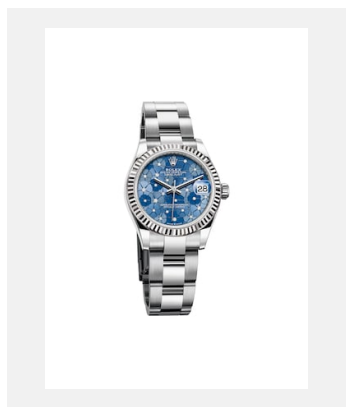

Contact sheet

OYSTER PERPETUAL DATEJUST 31

GALLERY

Ref: m278274-0035_2201jva_001-v2

Oyster Perpetual Datejust, 31 mm,
Oystersteel and white gold

Credits: ©Rolex/JVA Studios

Ref: m278274-0035_2201jva_002-v2

Oyster Perpetual Datejust, 31 mm,
Oystersteel and white gold

Credits: ©Rolex/JVA Studios

Ref: m278274-0035_2201ac_002-v2

Oyster Perpetual Datejust, 31 mm,
Oystersteel and white gold

Credits: ©Rolex/Alain Costa

Ref: m278274-0035_2201ac_001-v2

Oyster Perpetual Datejust, 31 mm,
Oystersteel and white gold

Credits: ©Rolex/Alain Costa

Ref: m278274-0035_2201ac_003-v2

Oyster Perpetual Datejust, 31 mm,
Oystersteel and white gold

Credits: ©Rolex/Alain Costa

Ref: m278274-0035_2201ac_004-v2

Oyster Perpetual Datejust, 31 mm,
Oystersteel and white gold

Credits: ©Rolex/Alain Costa

Ref: m278274-0035_2201ac_005-v2

Oyster Perpetual Datejust, 31 mm,
Oystersteel and white gold

Credits: ©Rolex/Alain Costa

Contact sheet

OYSTER PERPETUAL DATEJUST 31

MODELS

Ref: m278274-0035_PK13_001