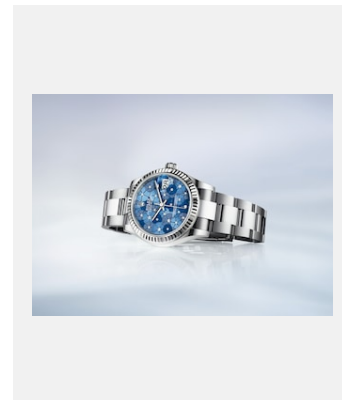

OYSTER PERPETUAL DATEJUST 31

GALLERY

Ref: m278274-0035_2201jva_001-v2

Oyster Perpetual Datejust, 31 mm,
Oystersteel and white gold

Credits: ©Rolex/JVA Studios

Ref: m278274-0035_2201jva_002-v2

Oyster Perpetual Datejust, 31 mm,
Oystersteel and white gold

Credits: ©Rolex/JVA Studios

Ref: m278274-0035_2201ac_002-v2

Oyster Perpetual Datejust, 31 mm,
Oystersteel and white gold

Credits: ©Rolex/Alain Costa

Ref: m278274-0035_2201ac_001-v2

Oyster Perpetual Datejust, 31 mm,
Oystersteel and white gold

Credits: ©Rolex/Alain Costa

Ref: m278274-0035_2201ac_003-v2

Oyster Perpetual Datejust, 31 mm,
Oystersteel and white gold

Credits: ©Rolex/Alain Costa

Ref: m278274-0035_2201ac_004-v2

Oyster Perpetual Datejust, 31 mm,
Oystersteel and white gold

Credits: ©Rolex/Alain Costa

Ref: m278274-0035_2201ac_005-v2

Oyster Perpetual Datejust, 31 mm,
Oystersteel and white gold

Credits: ©Rolex/Alain Costa

Contact sheet

OYSTER PERPETUAL DATEJUST 31

MODELS

Ref: m278274-0035_PK13_001