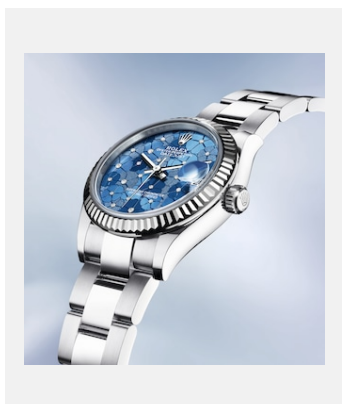

OYSTER PERPETUAL DATEJUST 31

GALLERY

Ref: m278274-0035_2201jva_001-v2

Oyster Perpetual Datejust, 31 mm,
Oystersteel and white gold

Credits: ©Rolex/JVA Studios

Ref: m278274-0035_2201jva_002-v2

Oyster Perpetual Datejust, 31 mm,
Oystersteel and white gold

Credits: ©Rolex/JVA Studios

Ref: m278274-0035_2201ac_002-v2

Oyster Perpetual Datejust, 31 mm,
Oystersteel and white gold

Credits: ©Rolex/Alain Costa

Ref: m278274-0035_2201ac_001-v2

Oyster Perpetual Datejust, 31 mm,
Oystersteel and white gold

Credits: ©Rolex/Alain Costa

Ref: m278274-0035_2201ac_003-v2

Oyster Perpetual Datejust, 31 mm,
Oystersteel and white gold

Credits: ©Rolex/Alain Costa

Ref: m278274-0035_2201ac_004-v2

Oyster Perpetual Datejust, 31 mm,
Oystersteel and white gold

Credits: ©Rolex/Alain Costa

Ref: m278274-0035_2201ac_005-v2

Oyster Perpetual Datejust, 31 mm,
Oystersteel and white gold

Credits: ©Rolex/Alain Costa

Contact sheet

OYSTER PERPETUAL DATEJUST 31

MODELS

Ref: m278274-0035_PK13_001