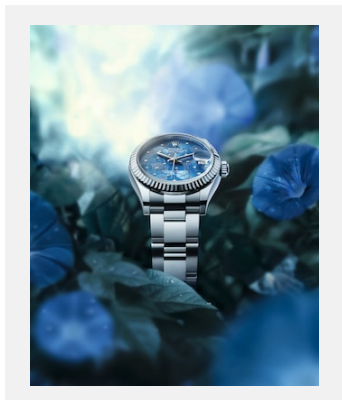

Contact sheet

OYSTER PERPETUAL DATEJUST 31

GALLERY

Ref: m278274-0035_2201jva_001-v2

Oyster Perpetual Datejust, 31 mm,
Oystersteel and white gold

Credits: ©Rolex/JVA Studios

Ref: m278274-0035_2201jva_002-v2

Oyster Perpetual Datejust, 31 mm,
Oystersteel and white gold

Credits: ©Rolex/JVA Studios

Ref: m278274-0035_2201ac_002-v2

Oyster Perpetual Datejust, 31 mm,
Oystersteel and white gold

Credits: ©Rolex/Alain Costa

Ref: m278274-0035_2201ac_001-v2

Oyster Perpetual Datejust, 31 mm,
Oystersteel and white gold

Credits: ©Rolex/Alain Costa

Ref: m278274-0035_2201ac_003-v2

Oyster Perpetual Datejust, 31 mm,
Oystersteel and white gold

Credits: ©Rolex/Alain Costa

Ref: m278274-0035_2201ac_004-v2

Oyster Perpetual Datejust, 31 mm,
Oystersteel and white gold