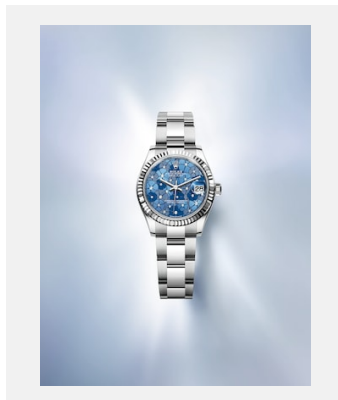

Contact sheet

OYSTER PERPETUAL DATEJUST 31

GALLERY

Ref: m278274-0035_2201jva_001-v2

Oyster Perpetual Datejust, 31 mm,
Oystersteel and white gold

Credits: ©Rolex/JVA Studios

Ref: m278274-0035_2201jva_002-v2

Oyster Perpetual Datejust, 31 mm,
Oystersteel and white gold

Credits: ©Rolex/JVA Studios

Ref: m278274-0035_2201ac_002-v2

Oyster Perpetual Datejust, 31 mm,
Oystersteel and white gold

Credits: ©Rolex/Alain Costa

Ref: m278274-0035_2201ac_001-v2

Oyster Perpetual Datejust, 31 mm,
Oystersteel and white gold

Credits: ©Rolex/Alain Costa

Ref: m278274-0035_2201ac_003-v2

Oyster Perpetual Datejust, 31 mm,
Oystersteel and white gold

Credits: ©Rolex/Alain Costa

Ref: m278274-0035_2201ac_004-v2

Oyster Perpetual Datejust, 31 mm,
Oystersteel and white gold

Credits: ©Rolex/Alain Costa

Ref: m278274-0035_2201ac_005-v2

Oyster Perpetual Datejust, 31 mm,
Oystersteel and white gold

Credits: ©Rolex/Alain Costa

Contact sheet

OYSTER PERPETUAL DATEJUST 31

MODELS

Ref: m278274-0035_PK13_001