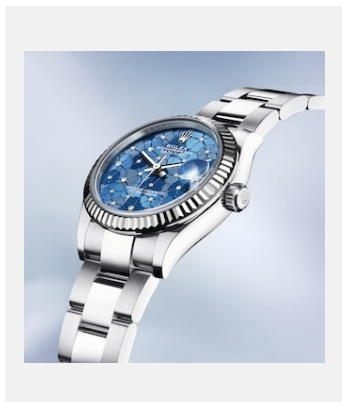

Contact sheet

OYSTER PERPETUAL DATEJUST 31

GALLERY

Ref: m278274-0035_2201jva_001-v2

Oyster Perpetual Datejust, 31 mm,
Oystersteel and white gold

Credits: ©Rolex/JVA Studios

Ref: m278274-0035_2201jva_002-v2

Oyster Perpetual Datejust, 31 mm,
Oystersteel and white gold

Credits: ©Rolex/JVA Studios

Ref: m278274-0035_2201ac_002-v2

Oyster Perpetual Datejust, 31 mm,
Oystersteel and white gold

Credits: ©Rolex/Alain Costa

Ref: m278274-0035_2201ac_001-v2

Oyster Perpetual Datejust, 31 mm,
Oystersteel and white gold

Credits: ©Rolex/Alain Costa

Ref: m278274-0035_2201ac_003-v2

Oyster Perpetual Datejust, 31 mm,
Oystersteel and white gold

Credits: ©Rolex/Alain Costa

Ref: m278274-0035_2201ac_004-v2

Oyster Perpetual Datejust, 31 mm,
Oystersteel and white gold

Credits: ©Rolex/Alain Costa

Ref: m278274-0035_2201ac_005-v2

Oyster Perpetual Datejust, 31 mm,
Oystersteel and white gold

Credits: ©Rolex/Alain Costa

Contact sheet

OYSTER PERPETUAL DATEJUST 31

MODELS

Ref: m278274-0035_PK13_001