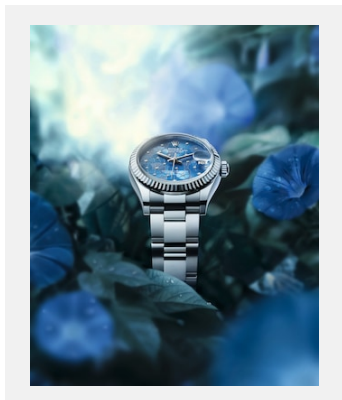

OYSTER PERPETUAL DATEJUST 31

GALLERY

Ref: m278274-0035_2201jva_001-v2

Oyster Perpetual Datejust, 31 mm,
Oystersteel and white gold

Credits: ©Rolex/JVA Studios

Ref: m278274-0035_2201jva_002-v2

Oyster Perpetual Datejust, 31 mm,
Oystersteel and white gold

Credits: ©Rolex/JVA Studios

Ref: m278274-0035_2201ac_002-v2

Oyster Perpetual Datejust, 31 mm,
Oystersteel and white gold

Credits: ©Rolex/Alain Costa

Ref: m278274-0035_2201ac_001-v2

Oyster Perpetual Datejust, 31 mm,
Oystersteel and white gold

Credits: ©Rolex/Alain Costa

Ref: m278274-0035_2201ac_003-v2

Oyster Perpetual Datejust, 31 mm,
Oystersteel and white gold

Credits: ©Rolex/Alain Costa

Ref: m278274-0035_2201ac_004-v2

Oyster Perpetual Datejust, 31 mm,
Oystersteel and white gold