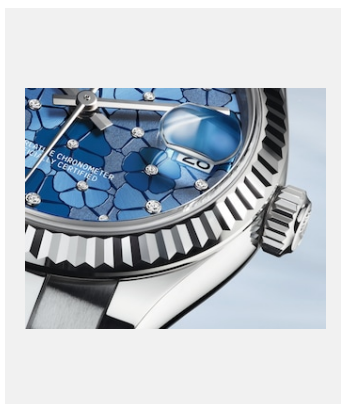

OYSTER PERPETUAL DATEJUST 31

GALLERY

Ref: m278274-0035_2201jva_001-v2

Oyster Perpetual Datejust, 31 mm,
Oystersteel and white gold

Credits: ©Rolex/JVA Studios

Ref: m278274-0035_2201jva_002-v2

Oyster Perpetual Datejust, 31 mm,
Oystersteel and white gold

Credits: ©Rolex/JVA Studios

Ref: m278274-0035_2201ac_002-v2

Oyster Perpetual Datejust, 31 mm,
Oystersteel and white gold

Credits: ©Rolex/Alain Costa

Ref: m278274-0035_2201ac_001-v2

Oyster Perpetual Datejust, 31 mm,
Oystersteel and white gold

Credits: ©Rolex/Alain Costa

Ref: m278274-0035_2201ac_003-v2

Oyster Perpetual Datejust, 31 mm,
Oystersteel and white gold

Credits: ©Rolex/Alain Costa

Ref: m278274-0035_2201ac_004-v2

Oyster Perpetual Datejust, 31 mm,
Oystersteel and white gold

Credits: ©Rolex/Alain Costa

Ref: m278274-0035_2201ac_005-v2

Oyster Perpetual Datejust, 31 mm,
Oystersteel and white gold

Credits: ©Rolex/Alain Costa

Contact sheet

OYSTER PERPETUAL DATEJUST 31

MODELS

Ref: m278274-0035_PK13_001