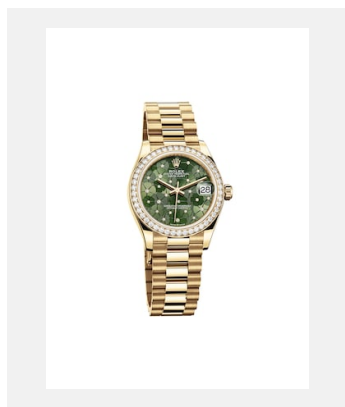

Ref: m278288rbr-0038_PK13_001

Datejust 31

Credits: © Rolex