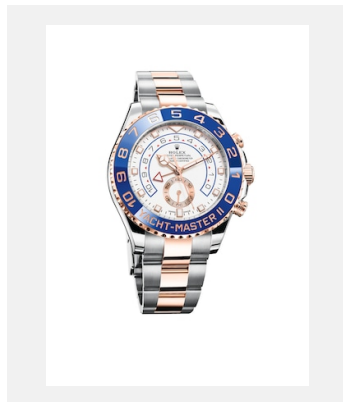

Contact sheet

YACHT-MASTER II

MODELS

Ref: m116680-0002_PK13_001

Yacht-Master II

Credits: © Rolex

Ref: m116681-0002_PK13_001

Yacht-Master II

Credits: © Rolex

Ref: m116688-0002_PK13_001

Yacht-Master II

Credits: © Rolex

MODELS

Ref: 01_m116680-0002_1701ac_007

Oyster Perpetual Yacht-Master II

Credits: © Rolex/Alain Costa