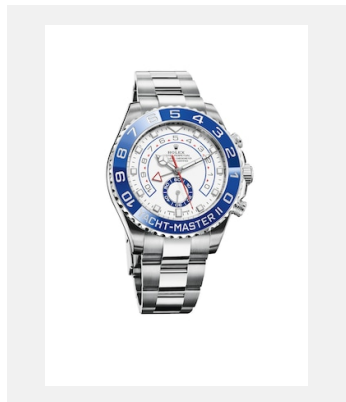

Contact sheet

YACHT-MASTER II

MODELS

Ref: m116680-0002_PK13_001

Yacht-Master II

Credits: © Rolex

Ref: m116681-0002_PK13_001

Yacht-Master II

Credits: © Rolex

Ref: m116688-0002_PK13_001

Yacht-Master II

Credits: © Rolex

MODELS

Ref: 01_m116680-0002_1701ac_007

Oyster Perpetual Yacht-Master II

Credits: © Rolex/Alain Costa