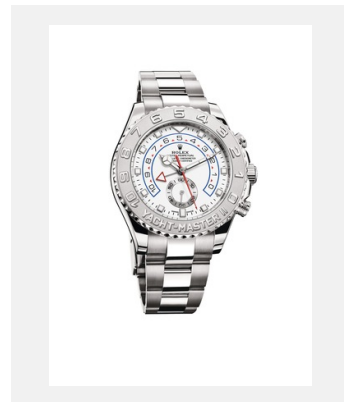

Ref: m116689-0002_PK13_001

Yacht-Master II

Créditos: © Rolex