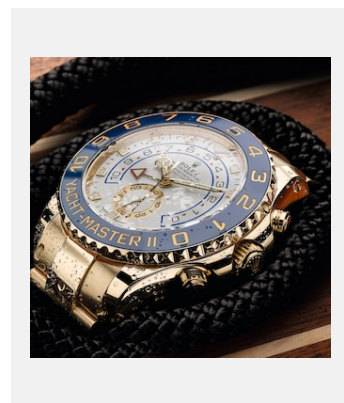

Ref: 04_m116688-0002_1708dh_001_v3

Oyster Perpetual Yacht-Master II

Créditos: © Rolex/Denis Hayoun