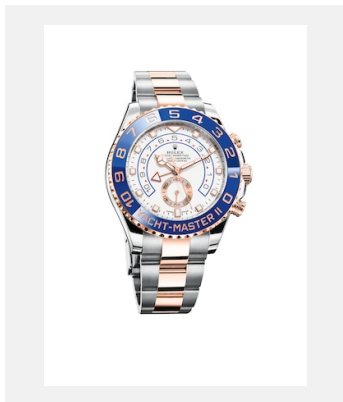

## MODELOS

Ref: m116680-0002\_PK13\_001

Yacht-Master II

Créditos: © Rolex

Ref: m116681-0002\_PK13\_001

Yacht-Master II

Créditos: © Rolex

Ref: m116688-0002\_PK13\_001