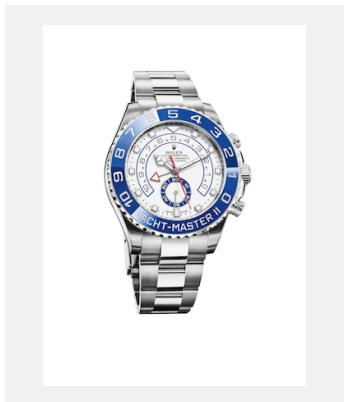

## MODELOS

Ref: m116680-0002\_PK13\_001

Yacht-Master II

Créditos: © Rolex

Ref: m116681-0002\_PK13\_001

Yacht-Master II

Créditos: © Rolex

Ref: m116688-0002\_PK13\_001