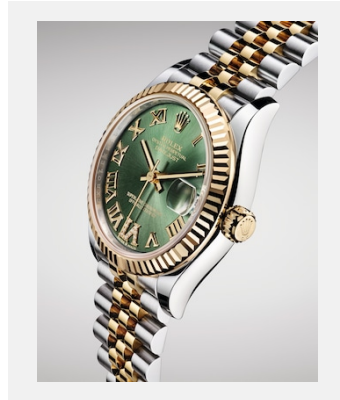

Contact sheet

DATEJUST 31

VISUALS

Ref: 1_m278273-0016_1901ac_001

DATEJUST 31 - YELLOW ROLESOR

Credits: © Rolex/©Alain Costa

Ref: 2_m278273-0016_1901ac_002

DATEJUST 31 - YELLOW ROLESOR

Credits: © Rolex/©Alain Costa

Ref: 3_m278273-0016_1901ac_004

DATEJUST 31 - YELLOW ROLESOR

Credits: © Rolex/©Alain Costa

Ref: 4_m278273-0016_1901ac_003

DATEJUST 31 - YELLOW ROLESOR

Credits: © Rolex/©Alain Costa

Ref: 5_m278273-0016_1901ac_005

DATEJUST 31 - YELLOW ROLESOR

Credits: © Rolex/©Alain Costa

Ref: 6_m278273-0016_1901ac_006

DATEJUST 31 - YELLOW ROLESOR

Credits: © Rolex/©Alain Costa

Ref: 7_m278273-0016_1901ac_007