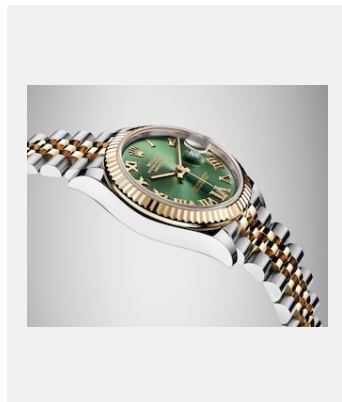

Contact sheet

DATEJUST 31

VISUALS

Ref: 1_m278273-0016_1901ac_001

DATEJUST 31 - YELLOW ROLESOR

Credits: © Rolex/©Alain Costa

Ref: 2_m278273-0016_1901ac_002

DATEJUST 31 - YELLOW ROLESOR

Credits: © Rolex/©Alain Costa

Ref: 3_m278273-0016_1901ac_004

DATEJUST 31 - YELLOW ROLESOR

Credits: © Rolex/©Alain Costa

Ref: 4_m278273-0016_1901ac_003

DATEJUST 31 - YELLOW ROLESOR

Credits: © Rolex/©Alain Costa

Ref: 5_m278273-0016_1901ac_005

DATEJUST 31 - YELLOW ROLESOR

Credits: © Rolex/©Alain Costa

Ref: 6_m278273-0016_1901ac_006

DATEJUST 31 - YELLOW ROLESOR

Credits: © Rolex/©Alain Costa

Ref: 7_m278273-0016_1901ac_007