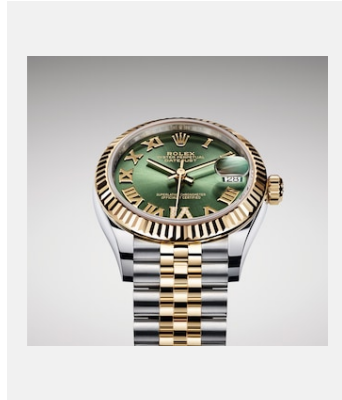

Contact sheet

DATEJUST 31

VISUALS

Ref: 1_m278273-0016_1901ac_001

DATEJUST 31 - YELLOW ROLESOR

Credits: © Rolex/©Alain Costa

Ref: 2_m278273-0016_1901ac_002

DATEJUST 31 - YELLOW ROLESOR

Credits: © Rolex/©Alain Costa

Ref: 3_m278273-0016_1901ac_004

DATEJUST 31 - YELLOW ROLESOR

Credits: © Rolex/©Alain Costa

Ref: 4_m278273-0016_1901ac_003

DATEJUST 31 - YELLOW ROLESOR

Credits: © Rolex/©Alain Costa

Ref: 5_m278273-0016_1901ac_005

DATEJUST 31 - YELLOW ROLESOR

Credits: © Rolex/©Alain Costa

Ref: 6_m278273-0016_1901ac_006

DATEJUST 31 - YELLOW ROLESOR

Credits: © Rolex/©Alain Costa

Ref: 7_m278273-0016_1901ac_007