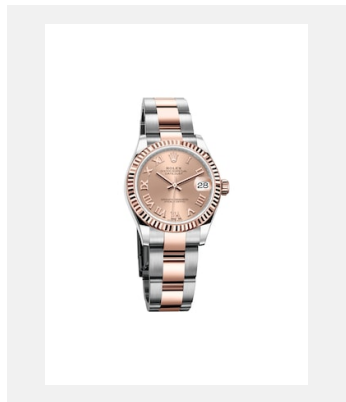

Contact sheet

DATEJUST 31

VISUALS

Ref: 1_m278273-0016_1901ac_001

DATEJUST 31 - YELLOW ROLESOR

Credits: © Rolex/©Alain Costa

Ref: 2_m278273-0016_1901ac_002

DATEJUST 31 - YELLOW ROLESOR

Ref: 5_m278273-0016_1901ac_005

DATEJUST 31 - YELLOW ROLESOR

Credits: © Rolex/©Alain Costa

Ref: 6_m278273-0016_1901ac_006

DATEJUST 31 - YELLOW ROLESOR

Credits: © Rolex/©Alain Costa

Ref: 7_m278273-0016_1901ac_007

DATEJUST 31 - YELLOW ROLESOR

Credits: © Rolex/Alain Costa

Ref: 8_m278273-0016_pk13_001

DATEJUST 31 - YELLOW ROLESOR

Credits: © Rolex/©Alain Costa

Contact sheet

DATEJUST 31

Ref: 9_m278271-0005_pk13_001

DATEJUST 31 - YELLOW ROLESOR

Credits: © Rolex/©Alain Costa

VIDEO

Ref: 1_m278273-0016_1901ac_007

DATEJUST 31

Credits: © Rolex