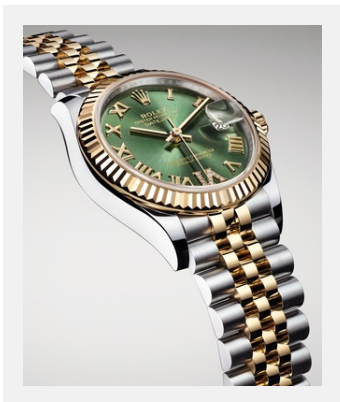

Contact sheet

DATEJUST 31

VISUALS

Ref: 1_m278273-0016_1901ac_001

DATEJUST 31 - YELLOW ROLESOR

Credits: © Rolex/©Alain Costa

Ref: 2_m278273-0016_1901ac_002

DATEJUST 31 - YELLOW ROLESOR

Credits: © Rolex/©Alain Costa

Ref: 3_m278273-0016_1901ac_004

DATEJUST 31 - YELLOW ROLESOR

Credits: © Rolex/©Alain Costa

Ref: 4_m278273-0016_1901ac_003

DATEJUST 31 - YELLOW ROLESOR

Credits: © Rolex/©Alain Costa

Ref: 5_m278273-0016_1901ac_005

DATEJUST 31 - YELLOW ROLESOR

Credits: © Rolex/©Alain Costa

Ref: 6_m278273-0016_1901ac_006

DATEJUST 31 - YELLOW ROLESOR

Credits: © Rolex/©Alain Costa

Ref: 7_m278273-0016_1901ac_007