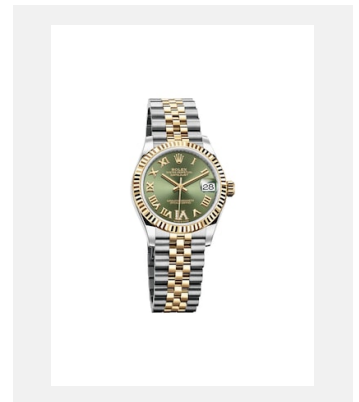

Contact sheet

DATEJUST 31

VISUALS

Ref: 1_m278273-0016_1901ac_001

DATEJUST 31 - YELLOW ROLESOR

Credits: © Rolex/©Alain Costa

Ref: 2_m278273-0016_1901ac_002

DATEJUST 31 - YELLOW ROLESOR

Ref: 5_m278273-0016_1901ac_005

DATEJUST 31 - YELLOW ROLESOR

Credits: © Rolex/©Alain Costa

Ref: 6_m278273-0016_1901ac_006

DATEJUST 31 - YELLOW ROLESOR

Credits: © Rolex/©Alain Costa

Ref: 7_m278273-0016_1901ac_007

DATEJUST 31 - YELLOW ROLESOR

Credits: © Rolex/Alain Costa

Ref: 8_m278273-0016_pk13_001

DATEJUST 31 - YELLOW ROLESOR

Credits: © Rolex/©Alain Costa

Contact sheet

DATEJUST 31

Ref: 9_m278271-0005_pk13_001