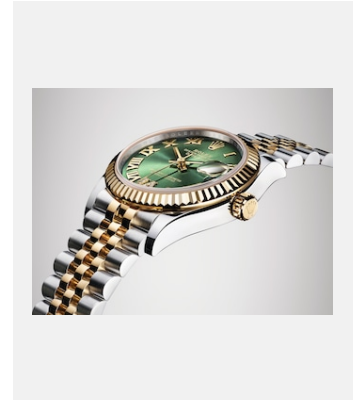

컨택시트
데이트저스트 31

이미지

레퍼런스: 1_m278273-0016_1901ac_001

DATEJUST 31 - YELLOW ROLESOR

크레딧: © Rolex/©Alain Costa

레퍼런스: 2_m278273-0016_1901ac_002

DATEJUST 31 - YELLOW ROLESOR

크레딧: © Rolex/©Alain Costa

레퍼런스: 3_m278273-0016_1901ac_004

DATEJUST 31 - YELLOW ROLESOR

크레딧: © Rolex/©Alain Costa

레퍼런스: 4_m278273-0016_1901ac_003

DATEJUST 31 - YELLOW ROLESOR

크레딧: © Rolex/©Alain Costa

레퍼런스: 5_m278273-0016_1901ac_005

DATEJUST 31 - YELLOW ROLESOR

크레딧: © Rolex/©Alain Costa

레퍼런스: 6_m278273-0016_1901ac_006

DATEJUST 31 - YELLOW ROLESOR

크레딧: © Rolex/©Alain Costa

레퍼런스: 7_m278273-0016_1901ac_007

DATEJUST 31 - YELLOW ROLESOR

크레딧: © Rolex/Alain Costa

레퍼런스: 8_m278273-0016_pk13_001