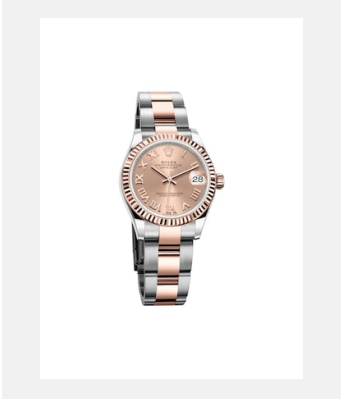

컨택시트
데이트저스트 31

이미지

레퍼런스: 1_m278273-0016_1901ac_001

DATEJUST 31 - YELLOW ROLESOR

크레딧: © Rolex/©Alain Costa

레퍼런스: 2_m278273-0016_1901ac_002

DATEJUST 31 - YELLOW ROLESOR

크레딧: © Rolex/©Alain Costa

레퍼런스: 3_m278273-0016_1901ac_004

DATEJUST 31 - YELLOW ROLESOR

크레딧: © Rolex/©Alain Costa

레퍼런스: 4_m278273-0016_1901ac_003

DATEJUST 31 - YELLOW ROLESOR

크레딧: © Rolex/©Alain Costa

레퍼런스: 5_m278273-0016_1901ac_005

DATEJUST 31 - YELLOW ROLESOR

크레딧: © Rolex/©Alain Costa

레퍼런스: 6_m278273-0016_1901ac_006

DATEJUST 31 - YELLOW ROLESOR

크레딧: © Rolex/©Alain Costa

레퍼런스: 7_m278273-0016_1901ac_007

DATEJUST 31 - YELLOW ROLESOR

크레딧: © Rolex/Alain Costa

레퍼런스: 8_m278273-0016_pk13_001

DATEJUST 31 - YELLOW ROLESOR

크레딧: © Rolex/©Alain Costa

컨택시트
데이트저스트 31

레퍼런스: 9_m278271-0005_pk13_001

DATEJUST 31 - YELLOW ROLESOR

크레딧: © Rolex/©Alain Costa

동영상

레퍼런스: 1_m278273-0016_1901ac_007