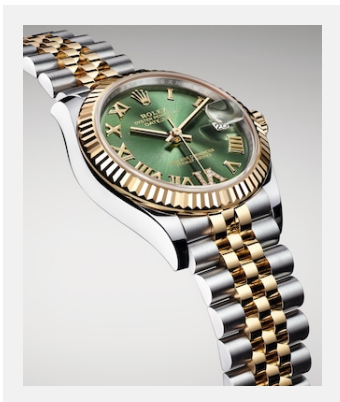

컨택시트
데이트저스트 31

이미지

레퍼런스: 1_m278273-0016_1901ac_001

DATEJUST 31 - YELLOW ROLESOR

크레딧: © Rolex/©Alain Costa

레퍼런스: 2_m278273-0016_1901ac_002

DATEJUST 31 - YELLOW ROLESOR

크레딧: © Rolex/©Alain Costa

레퍼런스: 3_m278273-0016_1901ac_004

DATEJUST 31 - YELLOW ROLESOR

크레딧: © Rolex/©Alain Costa

레퍼런스: 4_m278273-0016_1901ac_003

DATEJUST 31 - YELLOW ROLESOR

크레딧: © Rolex/©Alain Costa

레퍼런스: 5_m278273-0016_1901ac_005

DATEJUST 31 - YELLOW ROLESOR

크레딧: © Rolex/©Alain Costa

레퍼런스: 6_m278273-0016_1901ac_006

DATEJUST 31 - YELLOW ROLESOR

크레딧: © Rolex/©Alain Costa

레퍼런스: 7_m278273-0016_1901ac_007

DATEJUST 31 - YELLOW ROLESOR

크레딧: © Rolex/Alain Costa

레퍼런스: 8_m278273-0016_pk13_001

DATEJUST 31 - YELLOW ROLESOR

크레딧: © Rolex/©Alain Costa

컨택시트
데이트저스트 31

레퍼런스: 9_m278271-0005_pk13_001

DATEJUST 31 - YELLOW ROLESOR

크레딧: © Rolex/©Alain Costa

동영상

레퍼런스: 1_m278273-0016_1901ac_007