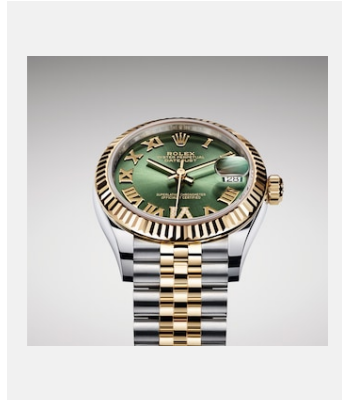

컨택시트
데이트저스트 31

이미지

레퍼런스: 1_m278273-0016_1901ac_001

DATEJUST 31 - YELLOW ROLESOR

크레딧: © Rolex/©Alain Costa

레퍼런스: 2_m278273-0016_1901ac_002

DATEJUST 31 - YELLOW ROLESOR

크레딧: © Rolex/©Alain Costa

레퍼런스: 3_m278273-0016_1901ac_004

DATEJUST 31 - YELLOW ROLESOR

크레딧: © Rolex/©Alain Costa

레퍼런스: 4_m278273-0016_1901ac_003

DATEJUST 31 - YELLOW ROLESOR

크레딧: © Rolex/©Alain Costa

레퍼런스: 5_m278273-0016_1901ac_005

DATEJUST 31 - YELLOW ROLESOR

크레딧: © Rolex/©Alain Costa

레퍼런스: 6_m278273-0016_1901ac_006

DATEJUST 31 - YELLOW ROLESOR

크레딧: © Rolex/©Alain Costa

레퍼런스: 7_m278273-0016_1901ac_007

DATEJUST 31 - YELLOW ROLESOR

크레딧: © Rolex/Alain Costa

레퍼런스: 8_m278273-0016_pk13_001