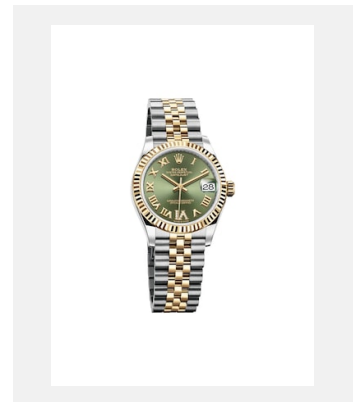

컨택시트
데이트저스트 31

이미지

레퍼런스: 1_m278273-0016_1901ac_001

DATEJUST 31 - YELLOW ROLESOR

크레딧: © Rolex/©Alain Costa

레퍼런스: 2_m278273-0016_1901ac_002

DATEJUST 31 - YELLOW ROLESOR

크레딧: © Rolex/©Alain Costa

레퍼런스: 3_m278273-0016_1901ac_004

DATEJUST 31 - YELLOW ROLESOR

크레딧: © Rolex/©Alain Costa

레퍼런스: 4_m278273-0016_1901ac_003

DATEJUST 31 - YELLOW ROLESOR

크레딧: © Rolex/©Alain Costa

레퍼런스: 5_m278273-0016_1901ac_005

DATEJUST 31 - YELLOW ROLESOR

크레딧: © Rolex/©Alain Costa

레퍼런스: 6_m278273-0016_1901ac_006

DATEJUST 31 - YELLOW ROLESOR

크레딧: © Rolex/©Alain Costa

레퍼런스: 7_m278273-0016_1901ac_007

DATEJUST 31 - YELLOW ROLESOR

크레딧: © Rolex/Alain Costa

레퍼런스: 8_m278273-0016_pk13_001

DATEJUST 31 - YELLOW ROLESOR

크레딧: © Rolex/©Alain Costa

컨택시트
데이트저스트 31

레퍼런스: 9_m278271-0005_pk13_001

DATEJUST 31 - YELLOW ROLESOR

크레딧: © Rolex/©Alain Costa

동영상

레퍼런스: 1_m278273-0016_1901ac_007