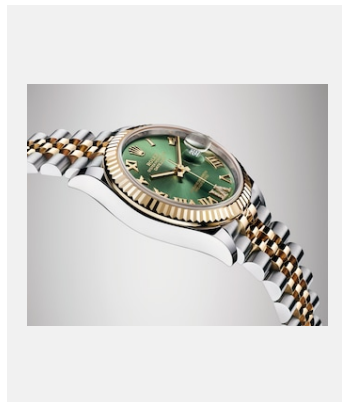

컨택시트
데이트저스트 31

이미지

레퍼런스: 1_m278273-0016_1901ac_001

DATEJUST 31 - YELLOW ROLESOR

크레딧: © Rolex/©Alain Costa

레퍼런스: 2_m278273-0016_1901ac_002

DATEJUST 31 - YELLOW ROLESOR

크레딧: © Rolex/©Alain Costa

레퍼런스: 3_m278273-0016_1901ac_004

DATEJUST 31 - YELLOW ROLESOR

크레딧: © Rolex/©Alain Costa

레퍼런스: 4_m278273-0016_1901ac_003

DATEJUST 31 - YELLOW ROLESOR

크레딧: © Rolex/©Alain Costa

레퍼런스: 5_m278273-0016_1901ac_005

DATEJUST 31 - YELLOW ROLESOR

크레딧: © Rolex/©Alain Costa

레퍼런스: 6_m278273-0016_1901ac_006

DATEJUST 31 - YELLOW ROLESOR

크레딧: © Rolex/©Alain Costa

레퍼런스: 7_m278273-0016_1901ac_007

DATEJUST 31 - YELLOW ROLESOR

크레딧: © Rolex/Alain Costa

레퍼런스: 8_m278273-0016_pk13_001

DATEJUST 31 - YELLOW ROLESOR

크레딧: © Rolex/©Alain Costa

컨택시트
데이트저스트 31

레퍼런스: 9_m278271-0005_pk13_001

DATEJUST 31 - YELLOW ROLESOR

크레딧: © Rolex/©Alain Costa

동영상

레퍼런스: 1_m278273-0016_1901ac_007