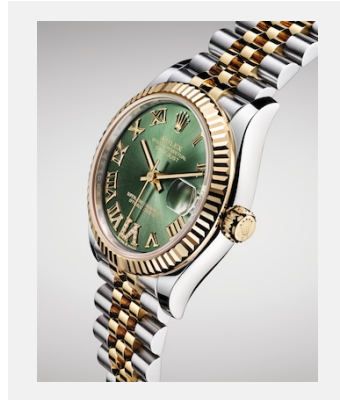

컨택시트
데이트저스트 31

이미지

레퍼런스: 1_m278273-0016_1901ac_001

DATEJUST 31 - YELLOW ROLESOR

크레딧: © Rolex/©Alain Costa

레퍼런스: 2_m278273-0016_1901ac_002

DATEJUST 31 - YELLOW ROLESOR

크레딧: © Rolex/©Alain Costa

레퍼런스: 3_m278273-0016_1901ac_004

DATEJUST 31 - YELLOW ROLESOR

크레딧: © Rolex/©Alain Costa

레퍼런스: 4_m278273-0016_1901ac_003

DATEJUST 31 - YELLOW ROLESOR

크레딧: © Rolex/©Alain Costa

레퍼런스: 5_m278273-0016_1901ac_005

DATEJUST 31 - YELLOW ROLESOR

크레딧: © Rolex/©Alain Costa

레퍼런스: 6_m278273-0016_1901ac_006

DATEJUST 31 - YELLOW ROLESOR

크레딧: © Rolex/©Alain Costa

레퍼런스: 7_m278273-0016_1901ac_007

DATEJUST 31 - YELLOW ROLESOR

크레딧: © Rolex/Alain Costa

레퍼런스: 8_m278273-0016_pk13_001

DATEJUST 31 - YELLOW ROLESOR

크레딧: © Rolex/©Alain Costa

컨택시트
데이트저스트 31

레퍼런스: 9_m278271-0005_pk13_001

DATEJUST 31 - YELLOW ROLESOR

크레딧: © Rolex/©Alain Costa

동영상

레퍼런스: 1_m278273-0016_1901ac_007