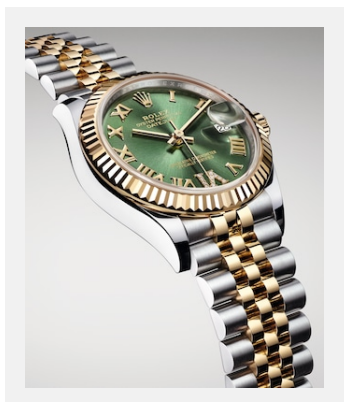

Galeria de fotos

DATEJUST 31

IMAGENS

Ref: 1_m278273-0016_1901ac_001

DATEJUST 31 - YELLOW ROLESOR

Créditos: © Rolex/©Alain Costa

Ref: 2_m278273-0016_1901ac_002

DATEJUST 31 - YELLOW ROLESOR

Créditos: © Rolex/©Alain Costa

Ref: 3_m278273-0016_1901ac_004

DATEJUST 31 - YELLOW ROLESOR

Créditos: © Rolex/©Alain Costa

Ref: 4_m278273-0016_1901ac_003

DATEJUST 31 - YELLOW ROLESOR

Créditos: © Rolex/©Alain Costa

Ref: 5_m278273-0016_1901ac_005

DATEJUST 31 - YELLOW ROLESOR

Créditos: © Rolex/©Alain Costa

Ref: 6_m278273-0016_1901ac_006

DATEJUST 31 - YELLOW ROLESOR

Créditos: © Rolex/©Alain Costa

Ref: 7_m278273-0016_1901ac_007