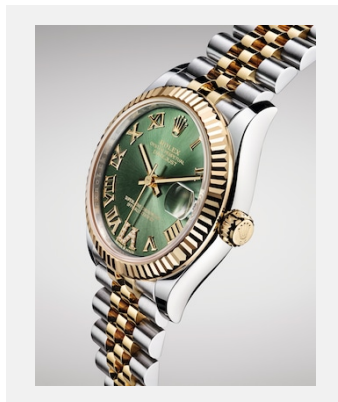

Galeria de fotos

DATEJUST 31

IMAGENS

Ref: 1_m278273-0016_1901ac_001

DATEJUST 31 - YELLOW ROLESOR

Créditos: © Rolex/©Alain Costa

Ref: 2_m278273-0016_1901ac_002

DATEJUST 31 - YELLOW ROLESOR

Créditos: © Rolex/©Alain Costa

Ref: 3_m278273-0016_1901ac_004

DATEJUST 31 - YELLOW ROLESOR

Créditos: © Rolex/©Alain Costa

Ref: 4_m278273-0016_1901ac_003

DATEJUST 31 - YELLOW ROLESOR

Créditos: © Rolex/©Alain Costa

Ref: 5_m278273-0016_1901ac_005

DATEJUST 31 - YELLOW ROLESOR

Créditos: © Rolex/©Alain Costa

Ref: 6_m278273-0016_1901ac_006

DATEJUST 31 - YELLOW ROLESOR

Créditos: © Rolex/©Alain Costa

Ref: 7_m278273-0016_1901ac_007

DATEJUST 31 - YELLOW ROLESOR

Créditos: © Rolex/Alain Costa

Ref: 8_m278273-0016_pk13_001

DATEJUST 31 - YELLOW ROLESOR

Créditos: © Rolex/©Alain Costa

Galeria de fotos

DATEJUST 31

Ref: 9_m278271-0005_pk13_001