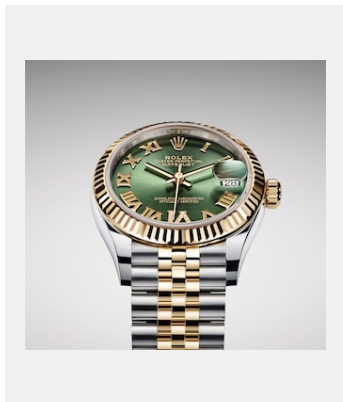

Galeria de fotos

DATEJUST 31

IMAGENS

Ref: 1_m278273-0016_1901ac_001

DATEJUST 31 - YELLOW ROLESOR

Créditos: © Rolex/©Alain Costa

Ref: 2_m278273-0016_1901ac_002

DATEJUST 31 - YELLOW ROLESOR

Créditos: © Rolex/©Alain Costa

Ref: 3_m278273-0016_1901ac_004

DATEJUST 31 - YELLOW ROLESOR

Créditos: © Rolex/©Alain Costa

Ref: 4_m278273-0016_1901ac_003

DATEJUST 31 - YELLOW ROLESOR

Créditos: © Rolex/©Alain Costa

Ref: 5_m278273-0016_1901ac_005

DATEJUST 31 - YELLOW ROLESOR

Créditos: © Rolex/©Alain Costa

Ref: 6_m278273-0016_1901ac_006

DATEJUST 31 - YELLOW ROLESOR

Créditos: © Rolex/©Alain Costa

Ref: 7_m278273-0016_1901ac_007