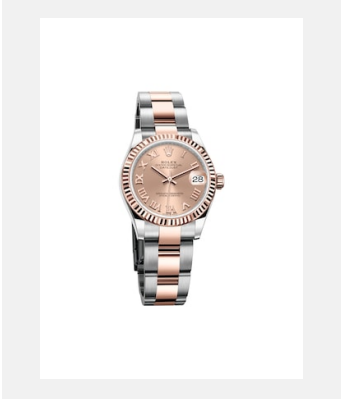

Galeria de fotos

DATEJUST 31

IMAGENS

Ref: 1_m278273-0016_1901ac_001

DATEJUST 31 - YELLOW ROLESOR

Créditos: © Rolex/©Alain Costa

Ref: 2_m278273-0016_1901ac_002

DATEJUST 31 - YELLOW ROLESOR

Ref: 5_m278273-0016_1901ac_005

DATEJUST 31 - YELLOW ROLESOR

Créditos: © Rolex/©Alain Costa

Ref: 6_m278273-0016_1901ac_006

DATEJUST 31 - YELLOW ROLESOR

Créditos: © Rolex/©Alain Costa

Ref: 7_m278273-0016_1901ac_007

DATEJUST 31 - YELLOW ROLESOR

Créditos: © Rolex/Alain Costa

Ref: 8_m278273-0016_pk13_001

DATEJUST 31 - YELLOW ROLESOR

Créditos: © Rolex/©Alain Costa

Galeria de fotos

DATEJUST 31

Ref: 9_m278271-0005_pk13_001

DATEJUST 31 - YELLOW ROLESOR

Créditos: © Rolex/©Alain Costa

VÍDEO

Ref: 1_m278273-0016_1901ac_007

DATEJUST 31

Créditos: © Rolex