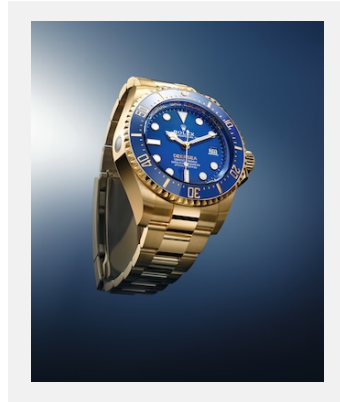

Ref: m136668lb-0001_2401jva_003_cmjn

Oyster Perpetual Rolex Deepsea

Credits: ©Rolex/JVA Studios