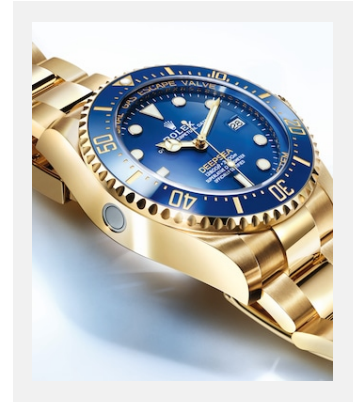

Ref: m136668lb-0001_2401uf_002

Oyster Perpetual Rolex Deepsea

Credits: ©Rolex/Ulysse Fréchélin