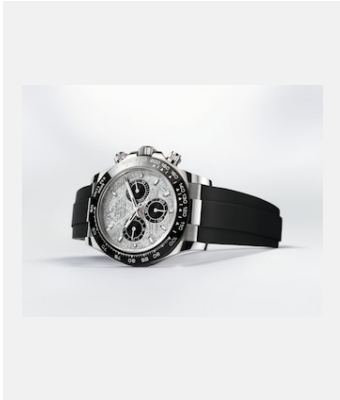

# COSMOGRAPH DAYTONA

## GALLERY

Ref: m116519ln-0038\_2101uf\_001

Oyster Perpetual Cosmograph  
Daytona, 40 mm, 18 ct white gold

Credits: ©Rolex/Ulysse Fréchélin

Ref: m116519ln-0038\_2101uf\_002

Oyster Perpetual Cosmograph  
Daytona, 40 mm, 18 ct white gold

Credits: ©Rolex/Ulysse Fréchélin

Ref: m116519ln-0038\_2101uf\_003

Oyster Perpetual Cosmograph  
Daytona, 40 mm, 18 ct white gold

Credits: ©Rolex/Ulysse Fréchélin

Ref: m116519ln-0038\_2101uf\_005

Oyster Perpetual Cosmograph  
Daytona, 40 mm, 18 ct white gold

Credits: ©Rolex/Ulysse Fréchélin

Ref: m116519ln-0038\_2103jva\_001

Oyster Perpetual Cosmograph  
Daytona, 40 mm, 18 ct white gold

Credits: ©Rolex/JVA Studios

Ref: m116519ln-0038\_2103jva\_002

Oyster Perpetual Cosmograph  
Daytona, 40 mm, 18 ct white gold