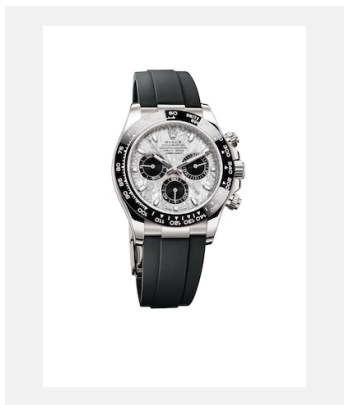

Contact sheet

COSMOGRAPH DAYTONA

MODELS

Ref: m116519ln-0038_PK13_001

Cosmograph Daytona

Credits: © Rolex