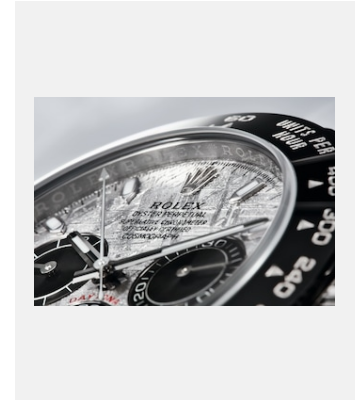

# COSMOGRAPH DAYTONA

## GALLERY

Ref: m116519ln-0038\_2101uf\_001

Oyster Perpetual Cosmograph  
Daytona, 40 mm, 18 ct white gold

Credits: ©Rolex/Ulysse Fréchélin

Ref: m116519ln-0038\_2101uf\_002

Oyster Perpetual Cosmograph  
Daytona, 40 mm, 18 ct white gold

Credits: ©Rolex/Ulysse Fréchélin

Ref: m116519ln-0038\_2101uf\_003

Oyster Perpetual Cosmograph  
Daytona, 40 mm, 18 ct white gold

Credits: ©Rolex/Ulysse Fréchélin

Ref: m116519ln-0038\_2101uf\_005

Oyster Perpetual Cosmograph  
Daytona, 40 mm, 18 ct white gold