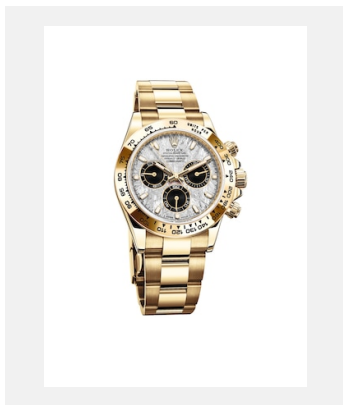

Ref: m116508-0015_PK13_001

Cosmograph Daytona

Credits: © Rolex