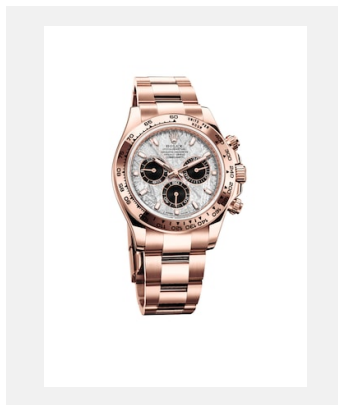

## GALLERY

Ref: m116519ln-0038\_2101uf\_001

Oyster Perpetual Cosmograph  
Daytona, 40 mm, 18 ct white gold

Credits: ©Rolex/Ulysse Fréchélin

Ref: m116519ln-0038\_2101uf\_002

Oyster Perpetual Cosmograph  
Daytona, 40 mm, 18 ct white gold

Credits: ©Rolex/Ulysse Fréchélin

Ref: m116519ln-0038\_2101uf\_003

Oyster Perpetual Cosmograph  
Daytona, 40 mm, 18 ct white gold

Credits: ©Rolex/Ulysse Fréchélin

Ref: m116519ln-0038\_2101uf\_005

Oyster Perpetual Cosmograph  
Daytona, 40 mm, 18 ct white gold

Credits: ©Rolex/Ulysse Fréchélin

Ref: m116519ln-0038\_2103jva\_001

Oyster Perpetual Cosmograph  
Daytona, 40 mm, 18 ct white gold

Credits: ©Rolex/JVA Studios

Ref: m116519ln-0038\_2103jva\_002

Oyster Perpetual Cosmograph  
Daytona, 40 mm, 18 ct white gold

## MODELS

Ref: m116519ln-0038\_PK13\_001

Cosmograph Daytona

Credits: © Rolex

Ref: m116508-0015\_PK13\_001

Cosmograph Daytona

Credits: © Rolex

Ref: m116505-0014\_PK13\_001