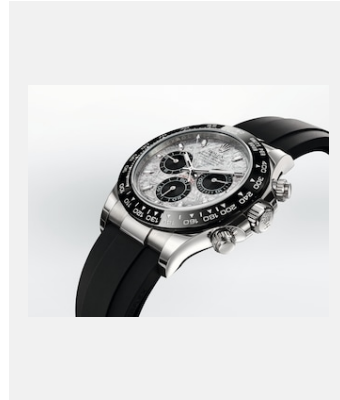

# COSMOGRAPH DAYTONA

## GALLERY

Ref: m116519ln-0038\_2101uf\_001

Oyster Perpetual Cosmograph  
Daytona, 40 mm, 18 ct white gold

Credits: ©Rolex/Ulysse Fréchélin

Ref: m116519ln-0038\_2101uf\_002

Oyster Perpetual Cosmograph  
Daytona, 40 mm, 18 ct white gold

Credits: ©Rolex/Ulysse Fréchélin

Ref: m116519ln-0038\_2101uf\_003

Oyster Perpetual Cosmograph  
Daytona, 40 mm, 18 ct white gold

Credits: ©Rolex/Ulysse Fréchélin

Ref: m116519ln-0038\_2101uf\_005

Oyster Perpetual Cosmograph  
Daytona, 40 mm, 18 ct white gold

Credits: ©Rolex/Ulysse Fréchélin

Ref: m116519ln-0038\_2103jva\_001

Oyster Perpetual Cosmograph  
Daytona, 40 mm, 18 ct white gold

Credits: ©Rolex/JVA Studios

Ref: m116519ln-0038\_2103jva\_002

Oyster Perpetual Cosmograph  
Daytona, 40 mm, 18 ct white gold