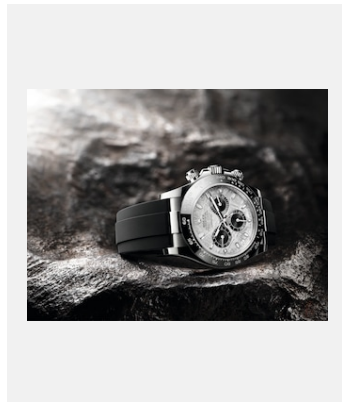

## GALLERY

Ref: m116519ln-0038\_2101uf\_001

Oyster Perpetual Cosmograph  
Daytona, 40 mm, 18 ct white gold

Credits: ©Rolex/Ulysse Fréchélin

Ref: m116519ln-0038\_2101uf\_002

Oyster Perpetual Cosmograph  
Daytona, 40 mm, 18 ct white gold

Credits: ©Rolex/Ulysse Fréchélin

Ref: m116519ln-0038\_2101uf\_003

Oyster Perpetual Cosmograph  
Daytona, 40 mm, 18 ct white gold

Credits: ©Rolex/Ulysse Fréchélin

Ref: m116519ln-0038\_2101uf\_005

Oyster Perpetual Cosmograph  
Daytona, 40 mm, 18 ct white gold

Credits: ©Rolex/Ulysse Fréchélin

Ref: m116519ln-0038\_2103jva\_001

Oyster Perpetual Cosmograph  
Daytona, 40 mm, 18 ct white gold

Credits: ©Rolex/JVA Studios

Ref: m116519ln-0038\_2103jva\_002

Oyster Perpetual Cosmograph  
Daytona, 40 mm, 18 ct white gold