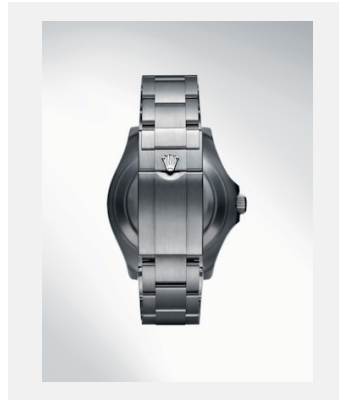

# OYSTER PERPETUAL YACHT-MASTER 42

Oyster Perpetual Yacht-Master 42

Credits: ©Rolex/Ulysse Frechelin

Ref: m226627-0001\_2301uf\_003

Oyster Perpetual Yacht-Master 42

Credits: ©Rolex/Ulysse Frechelin

Ref: m226627-0001\_2301uf\_004

Oyster Perpetual Yacht-Master 42