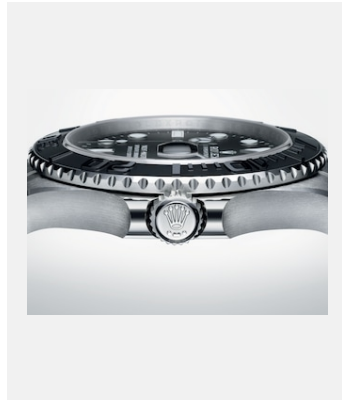

Ref: m226627-0001_2301uf_003

Oyster Perpetual Yacht-Master 42

Credits: ©Rolex/Ulysse Frechelin