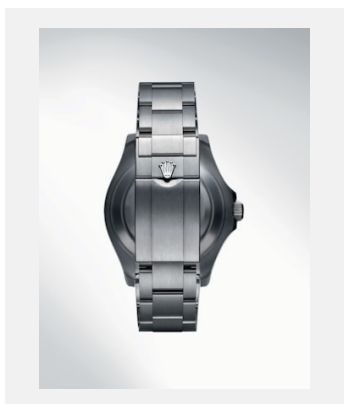

Ref: m226627-0001_2301uf_004

Oyster Perpetual Yacht-Master 42,
RLX titanium

Credits: ©Rolex/Ulysse Frechelin