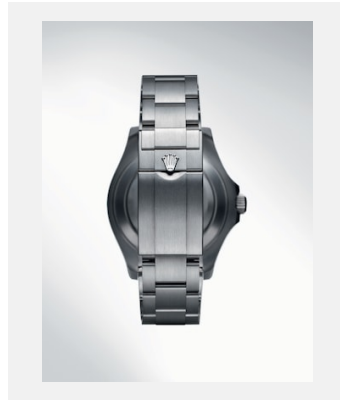

# OYSTER PERPETUAL YACHT-MASTER 42

Oyster Perpetual Yacht-Master 42

Credits: ©Rolex/Ulysse Frechelin

Ref: m226627-0001\_2301uf\_003

Oyster Perpetual Yacht-Master 42

Credits: ©Rolex/Ulysse Frechelin

Ref: m226627-0001\_2301uf\_004

Oyster Perpetual Yacht-Master 42