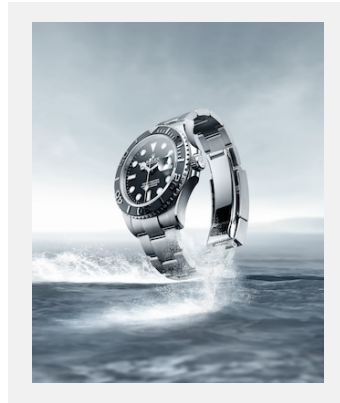

# OYSTER PERPETUAL YACHT-MASTER 42

## VISUALS

Ref: m226627-0001\_2301jva\_001\_cmjn

Oyster Perpetual Yacht-Master 42

Credits: ©Rolex/JVA Studios

Ref: m226627-0001\_2301jva\_002\_cmjn

Oyster Perpetual Yacht-Master 42

Credits: ©Rolex/JVA Studios