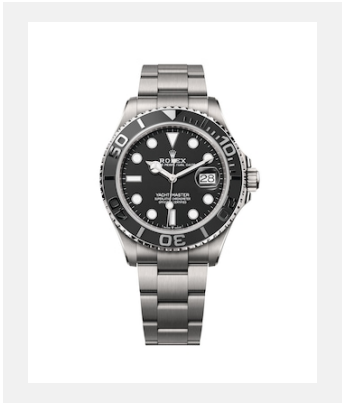

Contact sheet

OYSTER PERPETUAL YACHT-MASTER 42

MODELS

Ref: m226627-0001

Yacht-Master 42

Credits: © Rolex